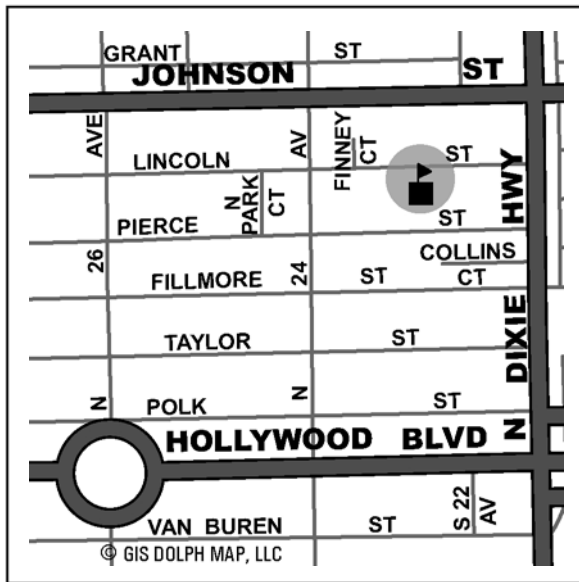

**Broward County
Public Schools**

Beachside Village Montessori School

2230 Lincoln Street
Hollywood 33020

Take I-95 to Sheridan Street and go east. Turn right at North 24th Ave., going south. At Lincoln St. turn left. The school is about 2 blocks down on the right.

or
Take I-595 to I-95 and go south. Go east on Sheridan St. at N 24th Ave. turn right going south. At Lincoln St. turn left going east. The school is about two blocks down on the right.

Phone: 754-323-8050