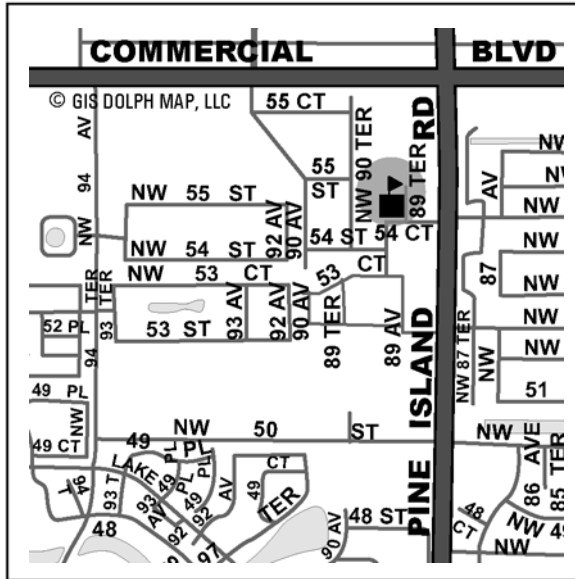

**Broward County
Public Schools**

**Discovery Elementary
8800 NW 54 Court
Sunrise 33351**

Take I-95 to Commercial Boulevard and go west. At Pine Island Road turn left heading south. At NW 54 Court turn right. The school is on the right.

or

Take I-595 to Pine Island Road and go north. At NW 54 Court turn left. The school is on the right.

Phone: 754-322-9100

Fax: 754-322-9140