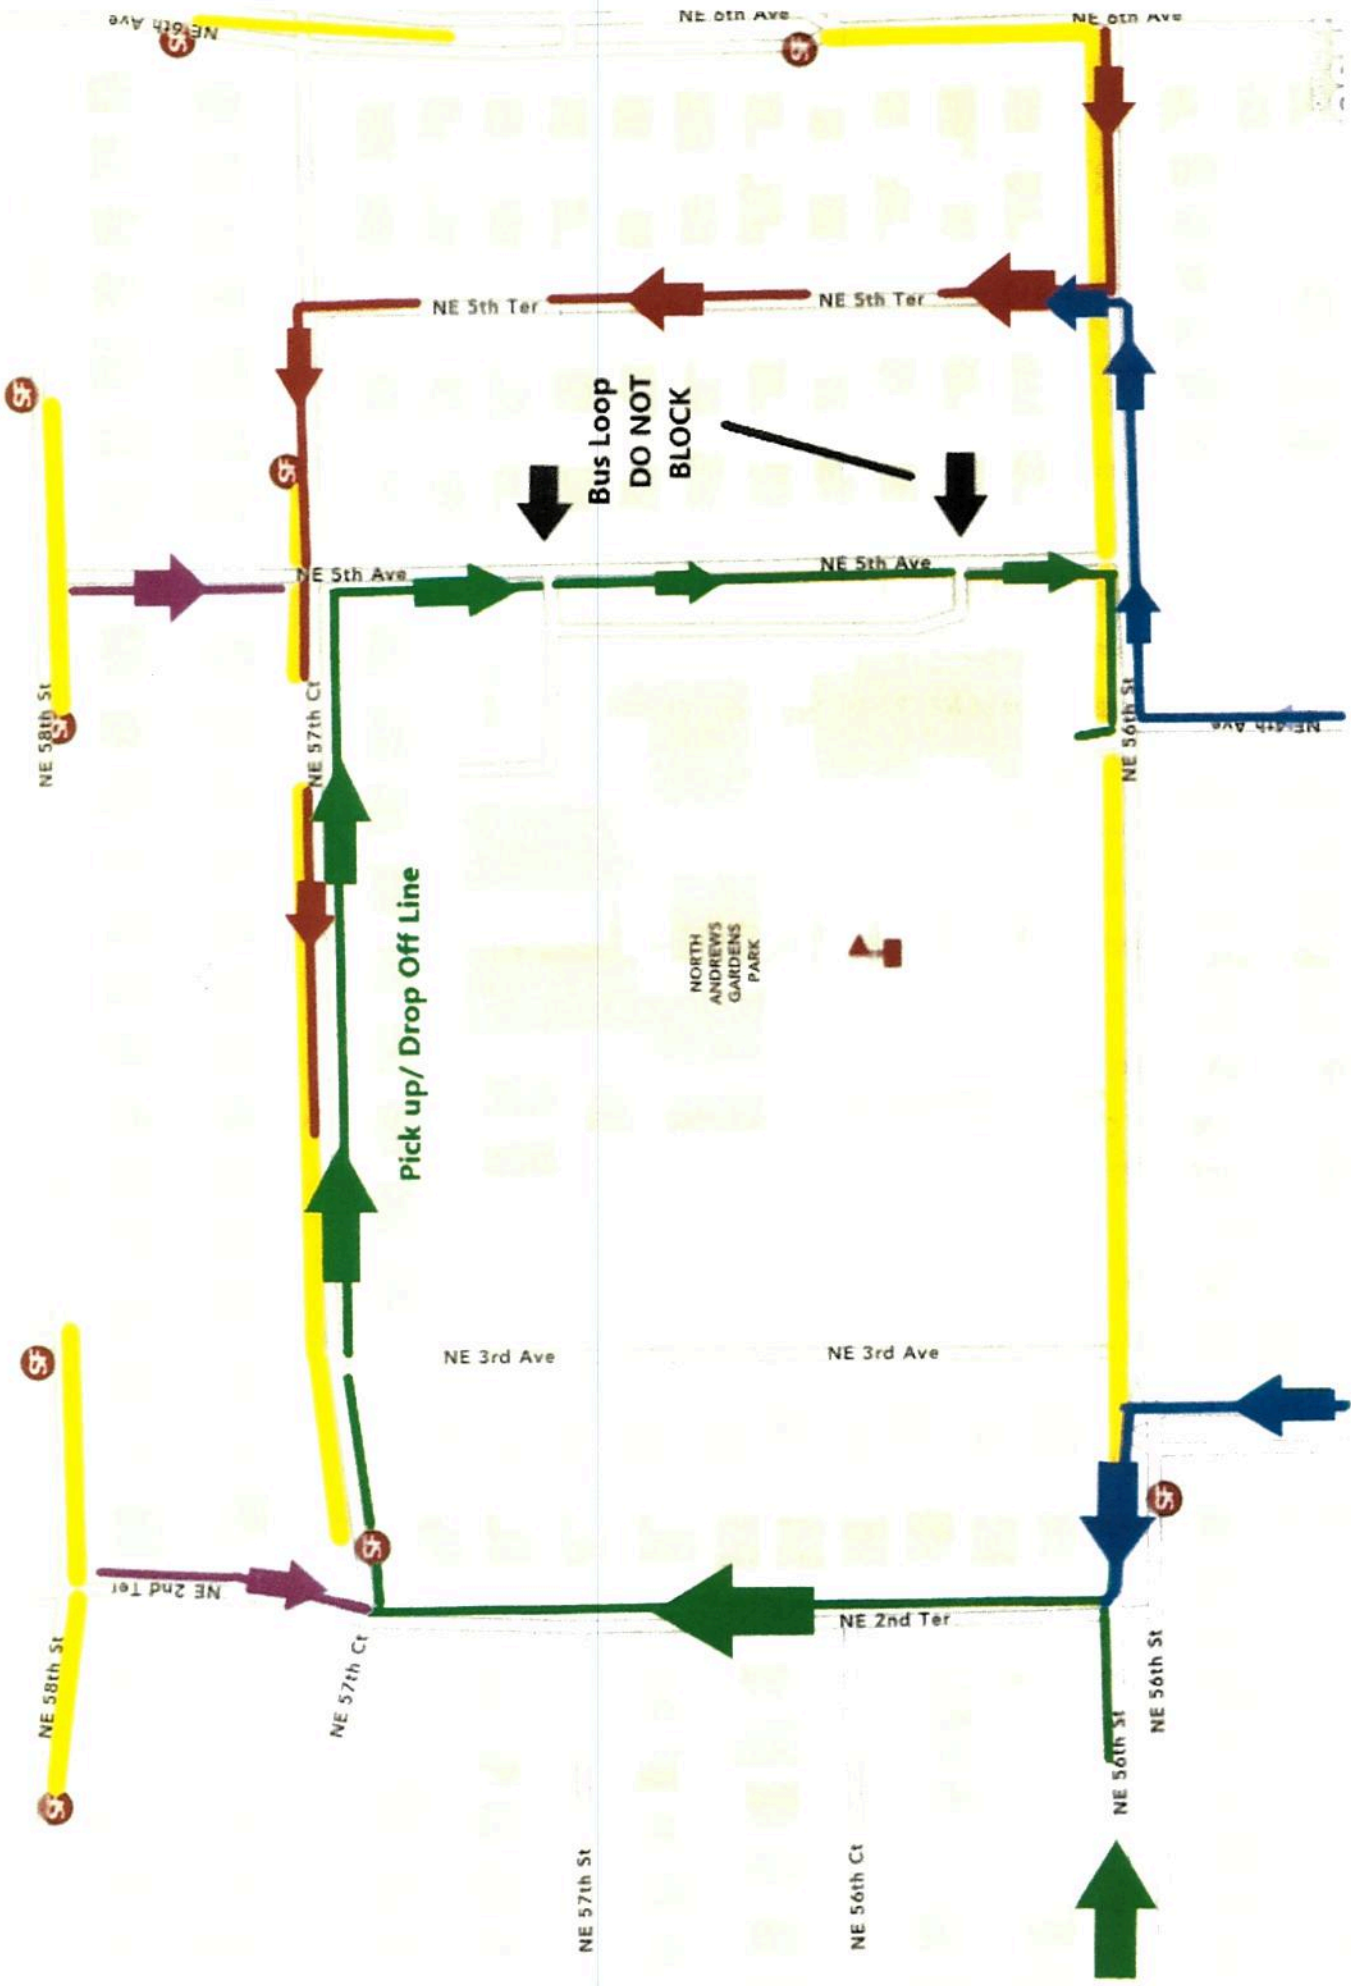

FROM NORTH (Purple on map)

Use NE 5TH Ave or NE 2ND Ter to NE 57th Ct, enter the line on NE 57th Ct

FROM SOUTH (Blue on map)

Use NE 3rd Ave to NE 56th St, take NE 2nd Ter to NE 57th Ct and enter line on NE 57th Ct

YOU CANNOT GO STRAIGH ACROSS NE 4th Ave TO ENTER THE SCHOOL

FROM EAST (Red on map)

Please use NE 57th Ct or NE 58th ST from NE 6th Ave. Traffic will be blocked at NE 5th Ter northbound once the line forms. You will not be able to enter the line on NE 56th St

FROM WEST - (Green on map) BEST WAY

Use NE 56TH St/ NE 56th Ct/ NE 57th St east to NE 2nd Ter, go north to NE 57th Ct and enter line.

TRAFFIC CONTROL IN AREA

- Please observe there is **no left turn** out of the school when **exiting from the school** during the hours of 7:45am-8:45am and 2:30pm-3:30pm. Everyone should be turning right. This is posted on the stop sign at the exit.
- You cannot turn left to go north on NE 3rd Ave from eastbound NE 56th St during school hours (7:30a-8:30 or 3:00p-3:30p) This is posted on the median.
- You cannot turn left into the school on NE 56th St

PLEASE SEE MAP ON OPPOSITE SIDE

Bus Loop
DO NOT
BLOCK

Pick up/ Drop Off Line

NORTH
ANDREWS
GARDENS
PARK

NE 3rd Ave

NE 3rd Ave

NE 2nd Ter

NE 2nd Ter