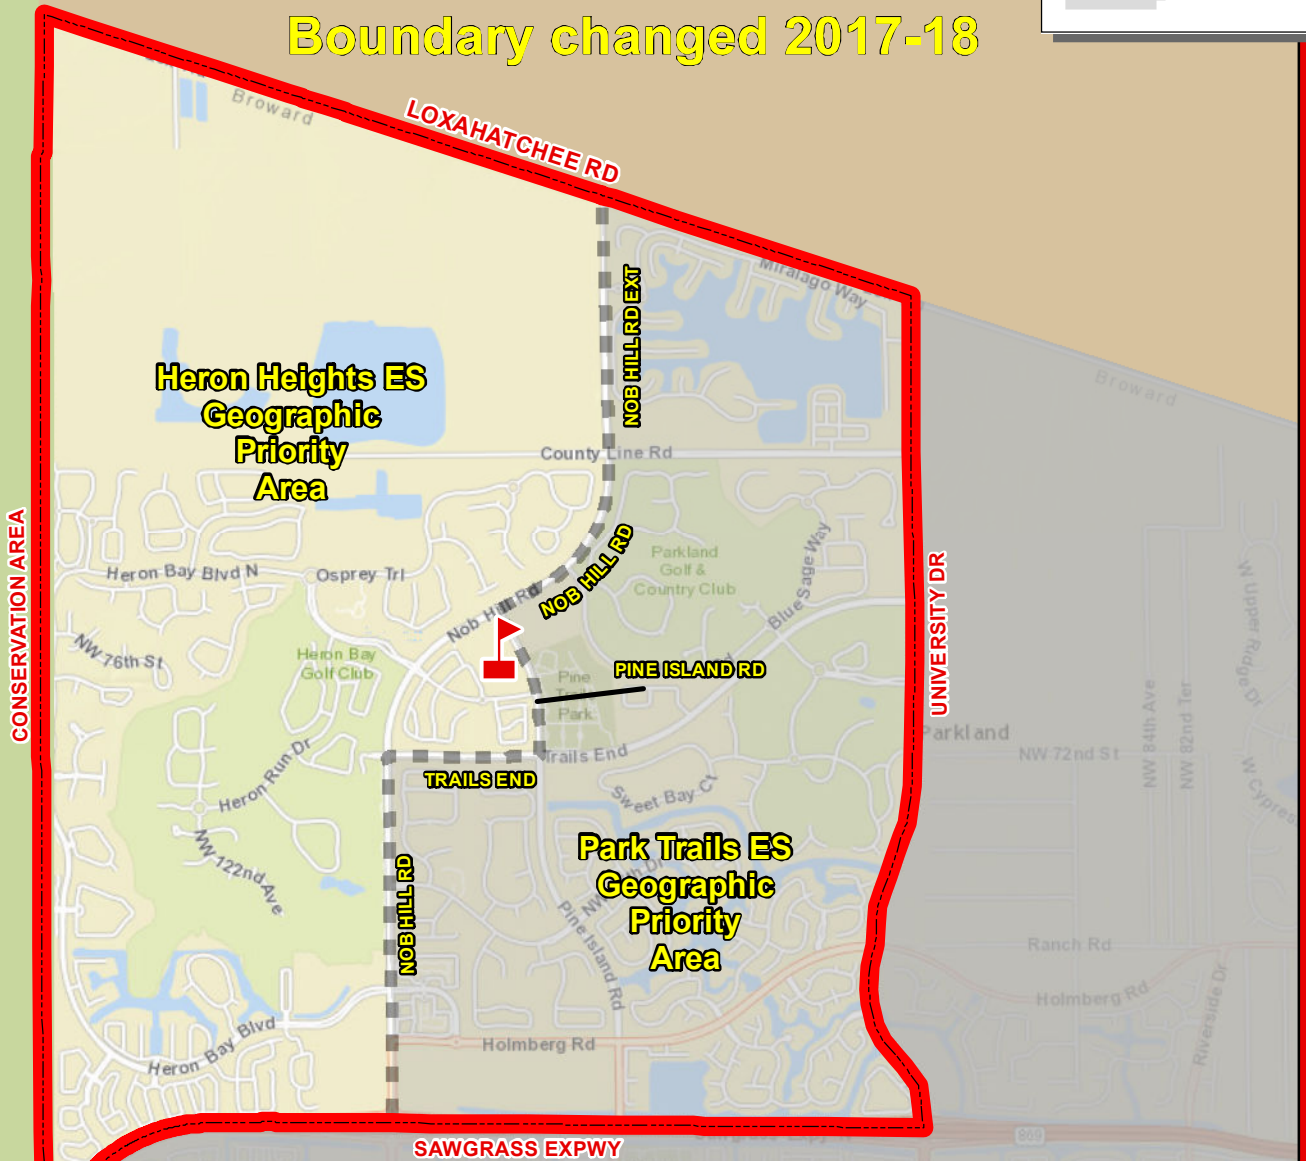

HERON HEIGHTS ELEMENTARY SCHOOL

11010 NOB HILL ROAD
 PARKLAND, FLORIDA 33076
 754-322-9150

Combined Attendance Area
 Geographic Priority Area
 Boundary Choice Area

Boundary changed 2017-18

Combined Attendance Area: Kindergarten through fifth grade students living within the combined Heron Heights/ Park Trails Elementary School attendance area may request to attend either school. Siblings will be guaranteed placement in the same school and priority will be given to place students with siblings at the school they are currently attending. Remaining seats will be filled through parent request, giving priority based on the geographic priority areas indicated on the map. If no space is available at either Heron Heights or Park Trails Elementary School, new students in the combined boundary area may be assigned to Riverglades Elementary School.

Boundary Choice Area: Kindergarten through fifth grade students living within the combined Heron Heights/ Park Trails Elementary School attendance area may request to attend Riverglades Elementary School, pending space availability.