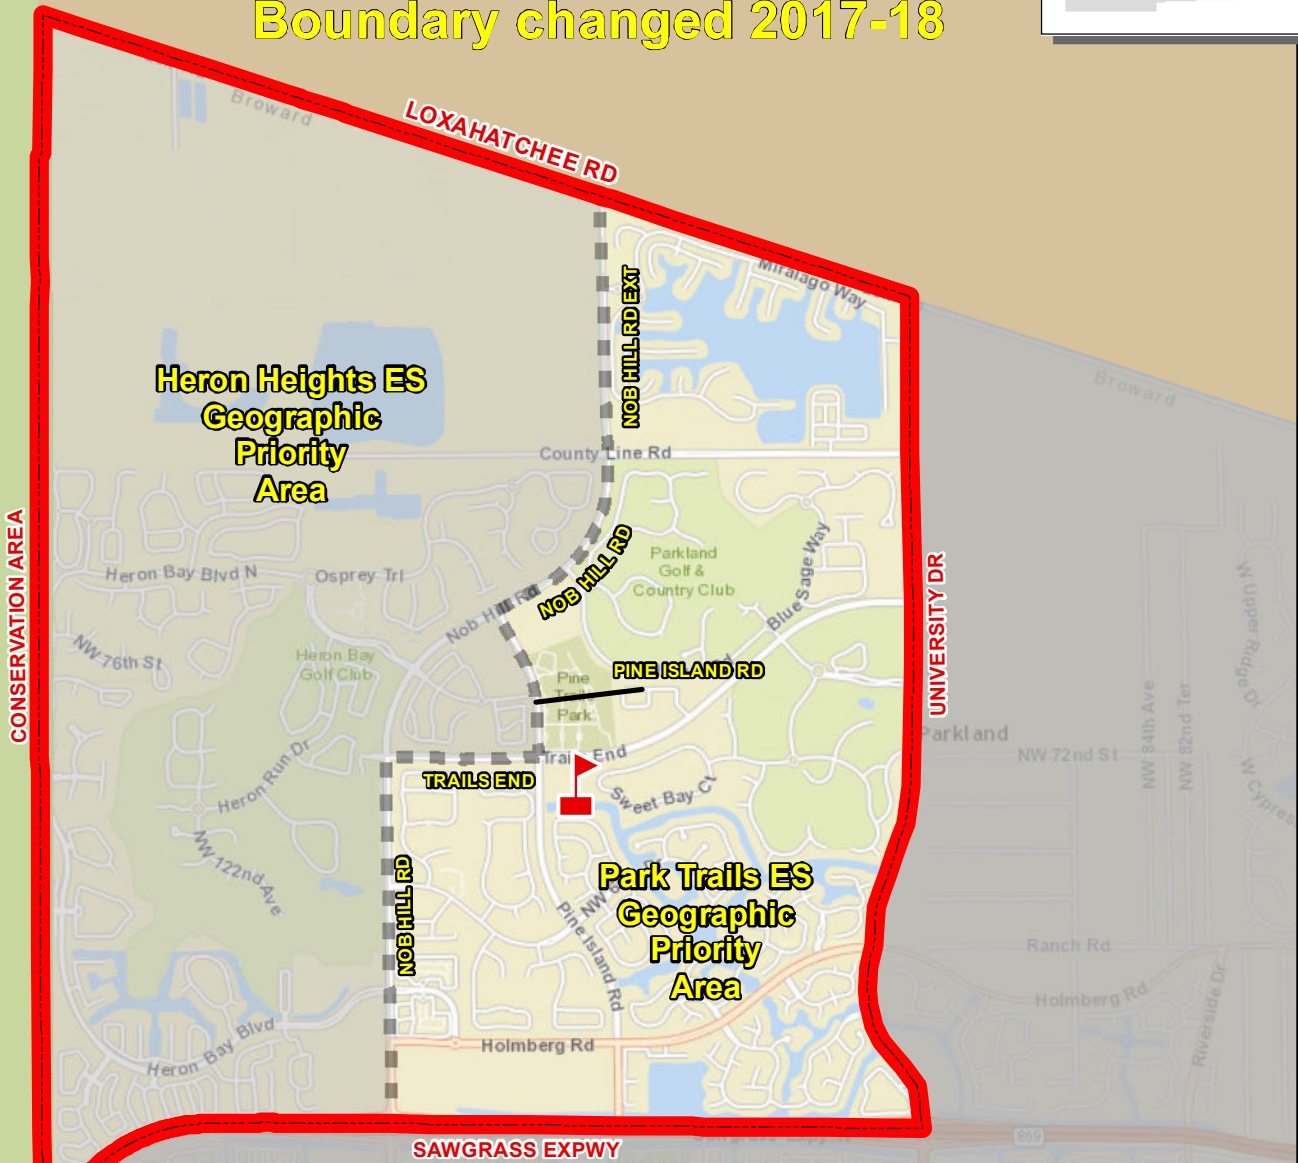

PARK TRAILS ELEMENTARY SCHOOL

10700 TRAILS END
 PARKLAND, FLORIDA 33076
 754-322-7800

Combined Attendance Area
 Geographic Priority Area
 Boundary Choice Area

Boundary changed 2017-18

Combined Attendance Area: Kindergarten through fifth grade students living within the combined Heron Heights/ Park Trails Elementary School attendance area may request to attend either school. Siblings will be guaranteed placement in the same school and priority will be given to place students with siblings at the school they are currently attending. Remaining seats will be filled through parent request, giving priority based on the geographic priority areas indicated on the map. If no space is available at either Heron Heights or Park Trails Elementary School, new students in the combined boundary area may be assigned to Riverglades Elementary School.

Boundary Choice Area: Kindergarten through fifth grade students living within the combined Heron Heights/ Park Trails Elementary School attendance area may request to attend Riverglades Elementary School, pending space availability.

Service Layer Credits: Sources: Esri, DeLorme, HERE, USGS, Intermap, increment P Corp., NRCAN, Esri Japan, METI, Esri China (Hong Kong), Esri (Thailand), TomTom

THIS MAP IS FOR CONCEPTUAL PURPOSES ONLY AND SHOULD NOT BE USED FOR LEGAL BOUNDARY DETERMINATIONS