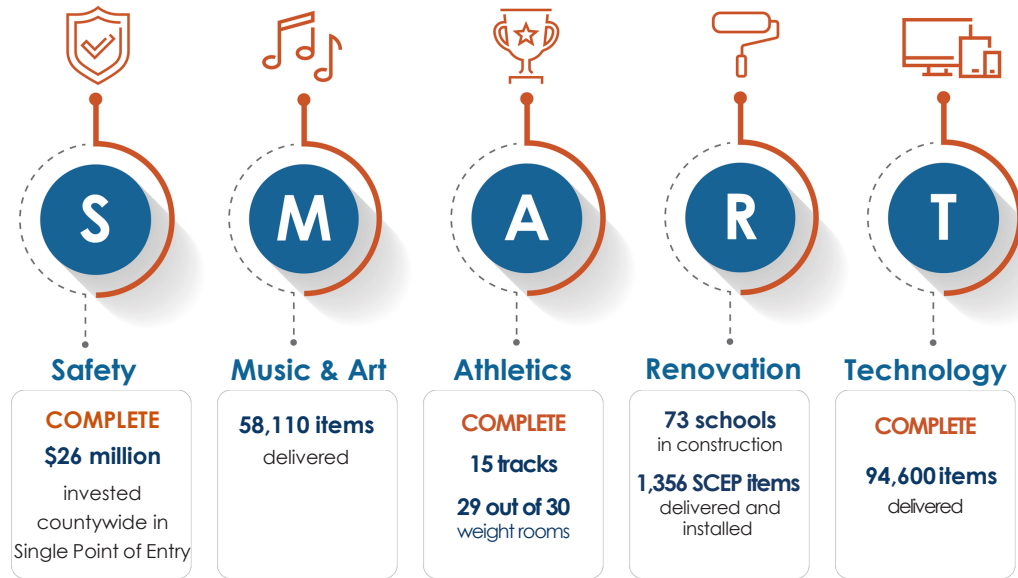

SMART by the Numbers | **Countywide**

STAY INFORMED

www.browardschools.com

EMAIL

SMARTFutures@BrowardSchools.com

FOLLOW US!

@BCPS SMART

/BCPSSMART

@BCPS SMART

**73 SCHOOLS
IN CONSTRUCTION**

NOTE: Projects are sometimes separated in order to expedite timing. This may lead to a school being counted more than once in phase tracking.

- Annabel C. Perry Pre K 8
- Atlantic Technical College, Arthur Ashe, Jr. Campus
- Banyan Elementary School
- Bayview Elementary School
- Blanche Ely High School
- Bright Horizons Center
- Castle Hill Elementary School
- Chapel Trail Elementary School
- Charles W. Flanagan High School
- Coconut Creek Elementary School
- Colbert Museum Magnet
- Cypress Bay High School
- Cypress Elementary School
- Dave Thomas Education Center East
- Dillard 6 12 School
- Discovery Elementary School
- Dr. Martin Luther King, Jr. Montessori Academy
- Eagle Ridge Elementary School
- Embassy Creek Elementary School
- Everglades Elementary School
- Everglades High School
- Fairway Elementary School
- Falcon Cove Middle School
- Forest Glen Middle School
- Forest Hills Elementary School
- Fort Lauderdale High School
- Gator Run Elementary School
- Griffin Elementary School
- Gulfstream Academy of Hallandale Beach K 8
- Hawkes Bluff Elementary School
- Hollywood Hills High School
- James S. Rickards Middle School
- Lake Forest Elementary School
- Lauderdale Lakes Middle School
- Maplewood Elementary School
- Marjory Stoneman Douglas High School
- McNab Elementary School
- Mirror Lake Elementary School
- Morrow Elementary School
- North Side Elementary School
- Nova High School
- Oakland Park Elementary School
- Oakridge Elementary School
- Pembroke Pines Elementary School
- Pinewood Elementary School
- Pioneer Middle School
- Plantation Elementary School
- Pompano Beach Elementary School
- Pompano Beach Middle School
- Quiet Waters Elementary School
- Ramblewood Elementary School
- Riverglades Elementary School
- Riverland Elementary School
- Rock Island Elementary School
- Sandpiper Elementary School
- Sea Castle Elementary School
- Seagull Alternative High School
- Silver Lakes Elementary School
- Silver Ridge Elementary School
- Silver Trail Middle School
- Stranahan High School
- Sunland Park Academy
- Sunrise Middle School
- Sunset Lakes Elementary School
- Tamarac Elementary School
- The Quest Center
- Walker Elementary School
- West Broward High School
- West Hollywood Elementary School
- Westchester Elementary School
- Western High School
- Westwood Heights Elementary School
- William E. Dandy Middle School