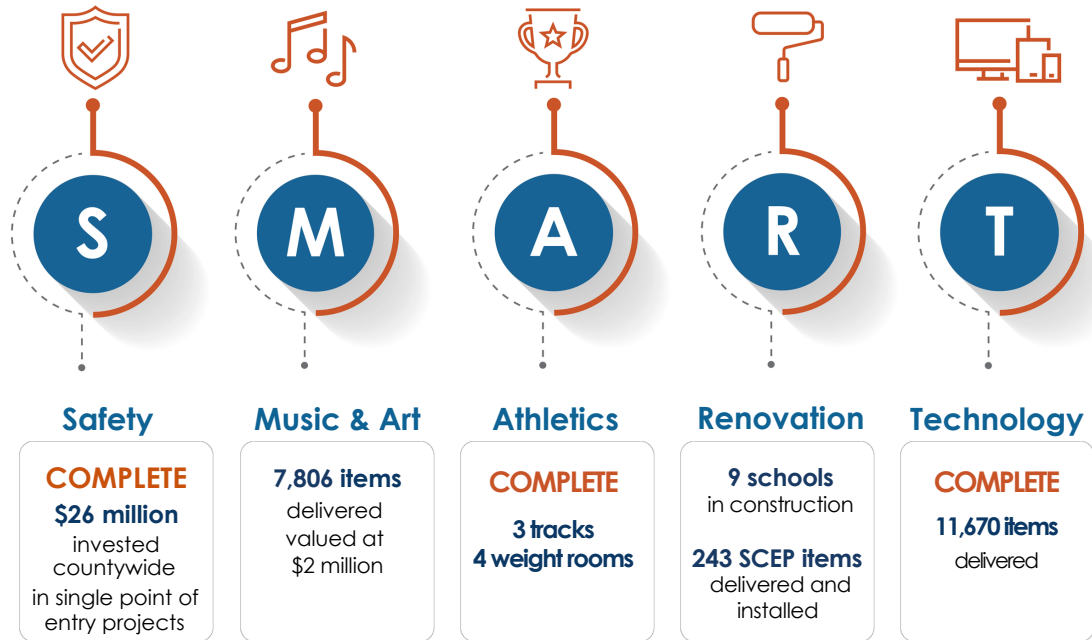

SMART by the Numbers | **District 1**

**9 SCHOOLS
IN CONSTRUCTION**

- **Annabel C. Perry Pre K 8**
- Apollo Middle School
- Attucks Middle School**
- Beachside Montessori Village
- Boulevard Heights Elementary School
- **Colbert Museum Magnet**
- Collins Elementary School
- Dania Elementary School
- Driftwood Elementary School
- Driftwood Middle School
- **Gulfstream Academy of Hallandale Beach K 8****
- Gulfstream Early Learning Center of Excellence
- Hallandale Magnet High School
- Henry D. Perry Education Center
- Hollywood Central Elementary School
- Hollywood Hills Elementary School
- **Hollywood Hills High School**
- Hollywood Park Elementary School
- **Lake Forest Elementary School**
- Lanier James Education Center
- Mary M. Bethune Elementary School
- McArthur High School**
- **McNicol Middle School - COMPLETE**
- **Miramar Elementary School - COMPLETE**
- **Oakridge Elementary School**
- Olsen Middle School
- Orange Brook Elementary School
- Pasadena Lakes Elementary School
- **Pembroke Pines Elementary School**
- Sheridan Hills Elementary School
- Sheridan Park Elementary School
- Sheridan Technical College
- South Broward High School
- Stirling Elementary School
- **The Quest Center**
- Watkins Elementary School
- **West Hollywood Elementary School**

STAY INFORMED!

EMAIL

SMARTFutures@BrowardSchools.com

FOLLOW US!

@BCPS SMART

/BCPSSMART

@BCPS SMART

***Bold schools are in construction**

**The scopes of work for some projects have been separated to improve timing and efficiency. This may lead to a school being counted more than once in data provided.