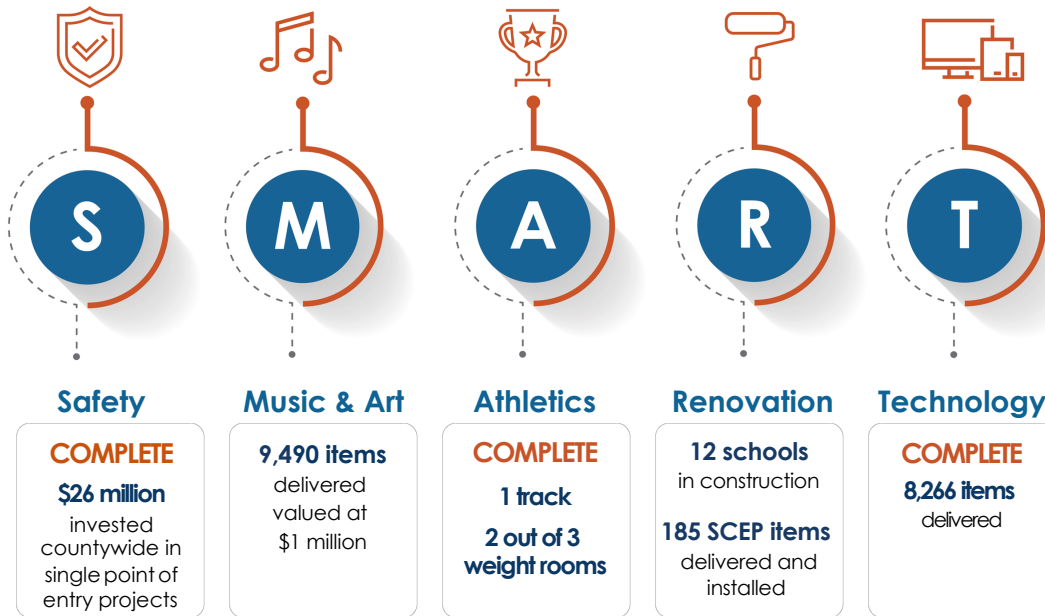

SMART by the Numbers | **District 3**

**12 SCHOOLS
IN CONSTRUCTION**

- Bayview Elementary School
- Bennett Elementary School
- Croissant Park Elementary School
- **Cypress Elementary School**
- Floranada Elementary School
- **Fort Lauderdale High School**
- Harbordale Elementary School
- **James S. Rickards Middle School**
- Lloyd Estates Elementary School
- **McNab Elementary School**
- Meadowbrook Elementary School
- New River Middle School
- North Andrews Gardens Elementary School
- **North Side Elementary School**
- Northeast High School**
- Oakland Park Elementary School
- **Pine Ridge Education Center - complete**
- **Riverland Elementary School**
- **Seagull Alternative High School**
- Sheridan Technical High School
- Stephen Foster Elementary School
- **Stranahan High School****
- **Sunrise Middle School**
- Virginia S. Young Elementary School
- **Westwood Heights Elementary School**
- Whiddon-Rogers Education Center
- Wilton Manors Elementary School

*Bold schools are in construction

**The scopes of work for some projects have been separated to improve timing and efficiency. This may lead to a school being counted more than once in data provided.

STAY INFORMED!

EMAIL
SMARTFutures@BrowardSchools.com

FOLLOW US!

@BCPS_SMART

/BCPSSMART

@BCPS_SMART