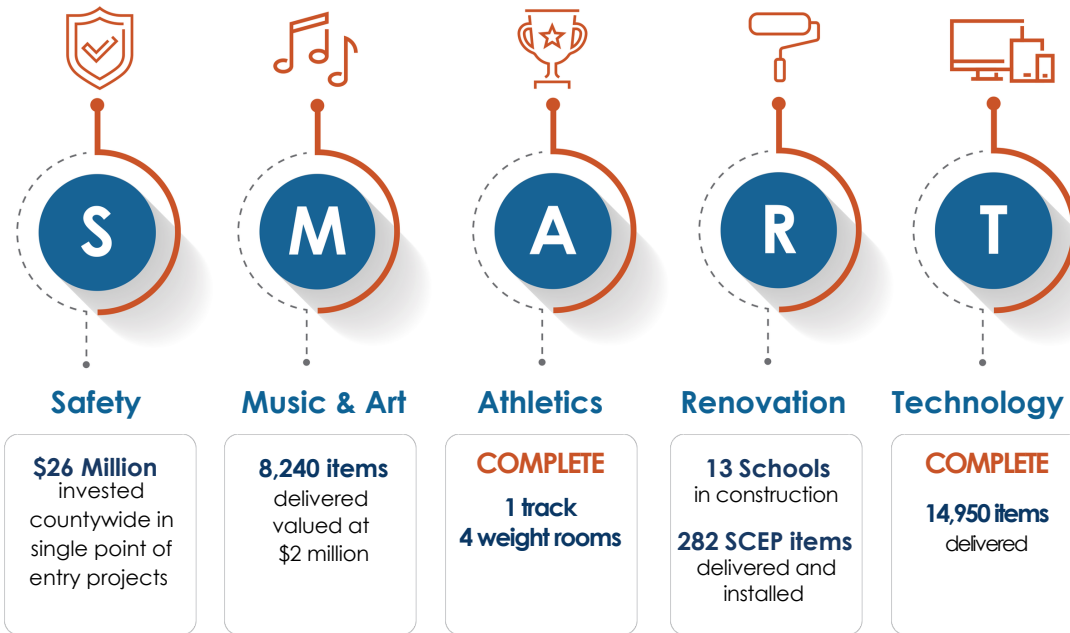

SMART by the Numbers | **District 5**

Established 1915
BROWARD
County Public Schools

**SMART INVESTMENTS
LEAD TO SMART STUDENTS.**

STAY INFORMED!

EMAIL

SMARTFutures@BrowardSchools.com

FOLLOW US!

@BCPS_SMART

/BCPSSMART

@BCPS_SMART

**13 SCHOOLS
IN CONSTRUCTION**

- Atlantic Technical College, Arthur Ashe, Jr. Campus
- Bair Middle School
- **Banyan Elementary School**
- Boyd H. Anderson High School
- Broward Estates Elementary School
- **Castle Hill Elementary School**
- **Dillard 6-12 School**
- Dillard Elementary School
- **Discovery Elementary School**
- **Dr. Martin Luther King, Jr. Montessori Academy**
- Endeavor Primary Learning Center
- Horizon Elementary School
- Larkdale Elementary School
- **Lauderdale Lakes Middle School**
- Lauderdale Manors Early Learning & Resource Center
- **Lauderhill 6-12 STEM-MED Magnet School**
- **Lauderhill Community School at Park Lakes LearningCenter (f.k.a: Castle Hill Annex)**
- **Lauderhill-Paul Turner Elementary School**
- **Mirror Lake Elementary School**
- North Fork Elementary School
- Oriole Elementary School
- Park Lakes Elementary School
- Parkway Middle School
- Peters Elementary School
- Piper High School
- **Plantation Elementary School**
- Plantation High School
- Plantation Middle School
- **Rock Island Elementary School**
- Royal Palm STEM Museum Magnet (f.k.a. Royal Palm Elementary School)
- **Sunland Park Academy**
- Thurgood Marshall Elementary School
- Village Elementary School
- **Walker Elementary School**
- Welleby Elementary School
- Westpine Middle School
- **William E. Dandy Middle School**
- Wingate Oaks Center

*Bold schools are in construction