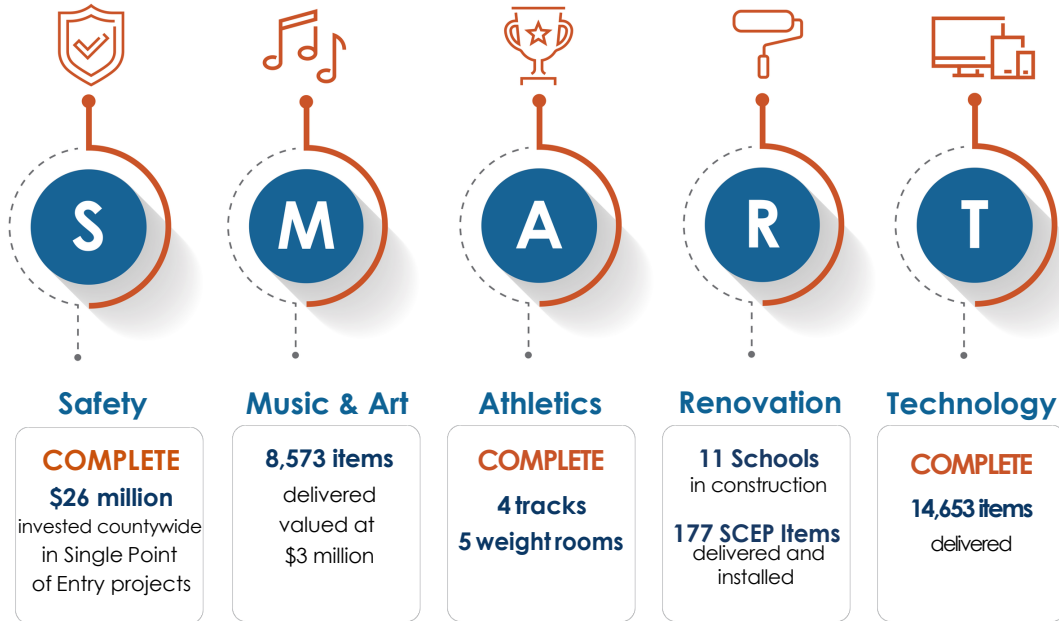

SMART by the Numbers | **District 6**

**11 SCHOOLS
IN CONSTRUCTION**

- Central Park Elementary School
- Cooper City Elementary School
- Cooper City High School
- Country Isles Elementary School
- **Cypress Bay High School****
- Davie Elementary School
- Eagle Point Elementary School
- **Embassy Creek Elementary School**
- Everglades Elementary School
- **Falcon Cove Middle School**
- Flamingo Elementary School
- Fox Trail Elementary School
- **Gator Run Elementary School**
- **Griffin Elementary School**
- **Indian Ridge Middle School - complete**
- Indian Trace Elementary School
- **Manatee Bay Elementary School - complete**
- McFatter Technical College, Broward Fire Academy
- McFatter Technical High School & Technical College
- Nob Hill Elementary School
- Nova Blanche Forman Elementary School
- Nova Dwight D. Eisenhower Elementary School
- **Nova High School**
- Nova Middle School
- **Pioneer Middle School**
- Plantation Park Elementary School
- **Sandpiper Elementary School**
- Sawgrass Elementary School
- Seminole Middle School
- **Silver Ridge Elementary School**
- South Plantation High School
- Tequesta Trace Middle School
- Tropical Elementary School
- **Western High School**

*Bold schools are in construction

**The scopes of work for some projects have been separated to improve timing and efficiency. This may lead to a school being counted more than once in data provided.

STAY INFORMED!

EMAIL

SMARTFutures@BrowardSchools.com

FOLLOW US!

@BCPS SMART

/BCPSSMART

@BCPS SMART