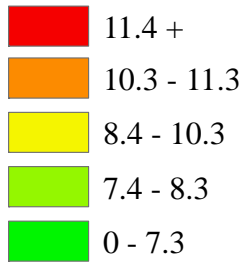

On Average

95%

of students are in school everyday

Student Attendance At A Glance

- The average daily attendance rate increased by 1 percentage point to 95% from the 2013-14 to the 2014-15 school year.
- Attendance was lower for high schools (94%) compared to elementary schools (96%) and middle schools (96%). Attendance at centers was the lowest (73%).
- Students enrolled at centers missed an average of 40 days, while the average high school student missed 11 days during the 2014-15 school year.
- Black, Hispanic, and White students all had a similar average daily attendance rate. However, Black students registered higher unexcused to excused absences than Hispanic or White students.

Elementary Attendance, 2014-15

Percent of Students With 10 or More Unexcused Absences

Note:

- Beachside Montessori** █
- Nova Blanche Forman** █
- Nova Dwight D. Eisenhower** █
- Virginia Shuman Young Parkway** █