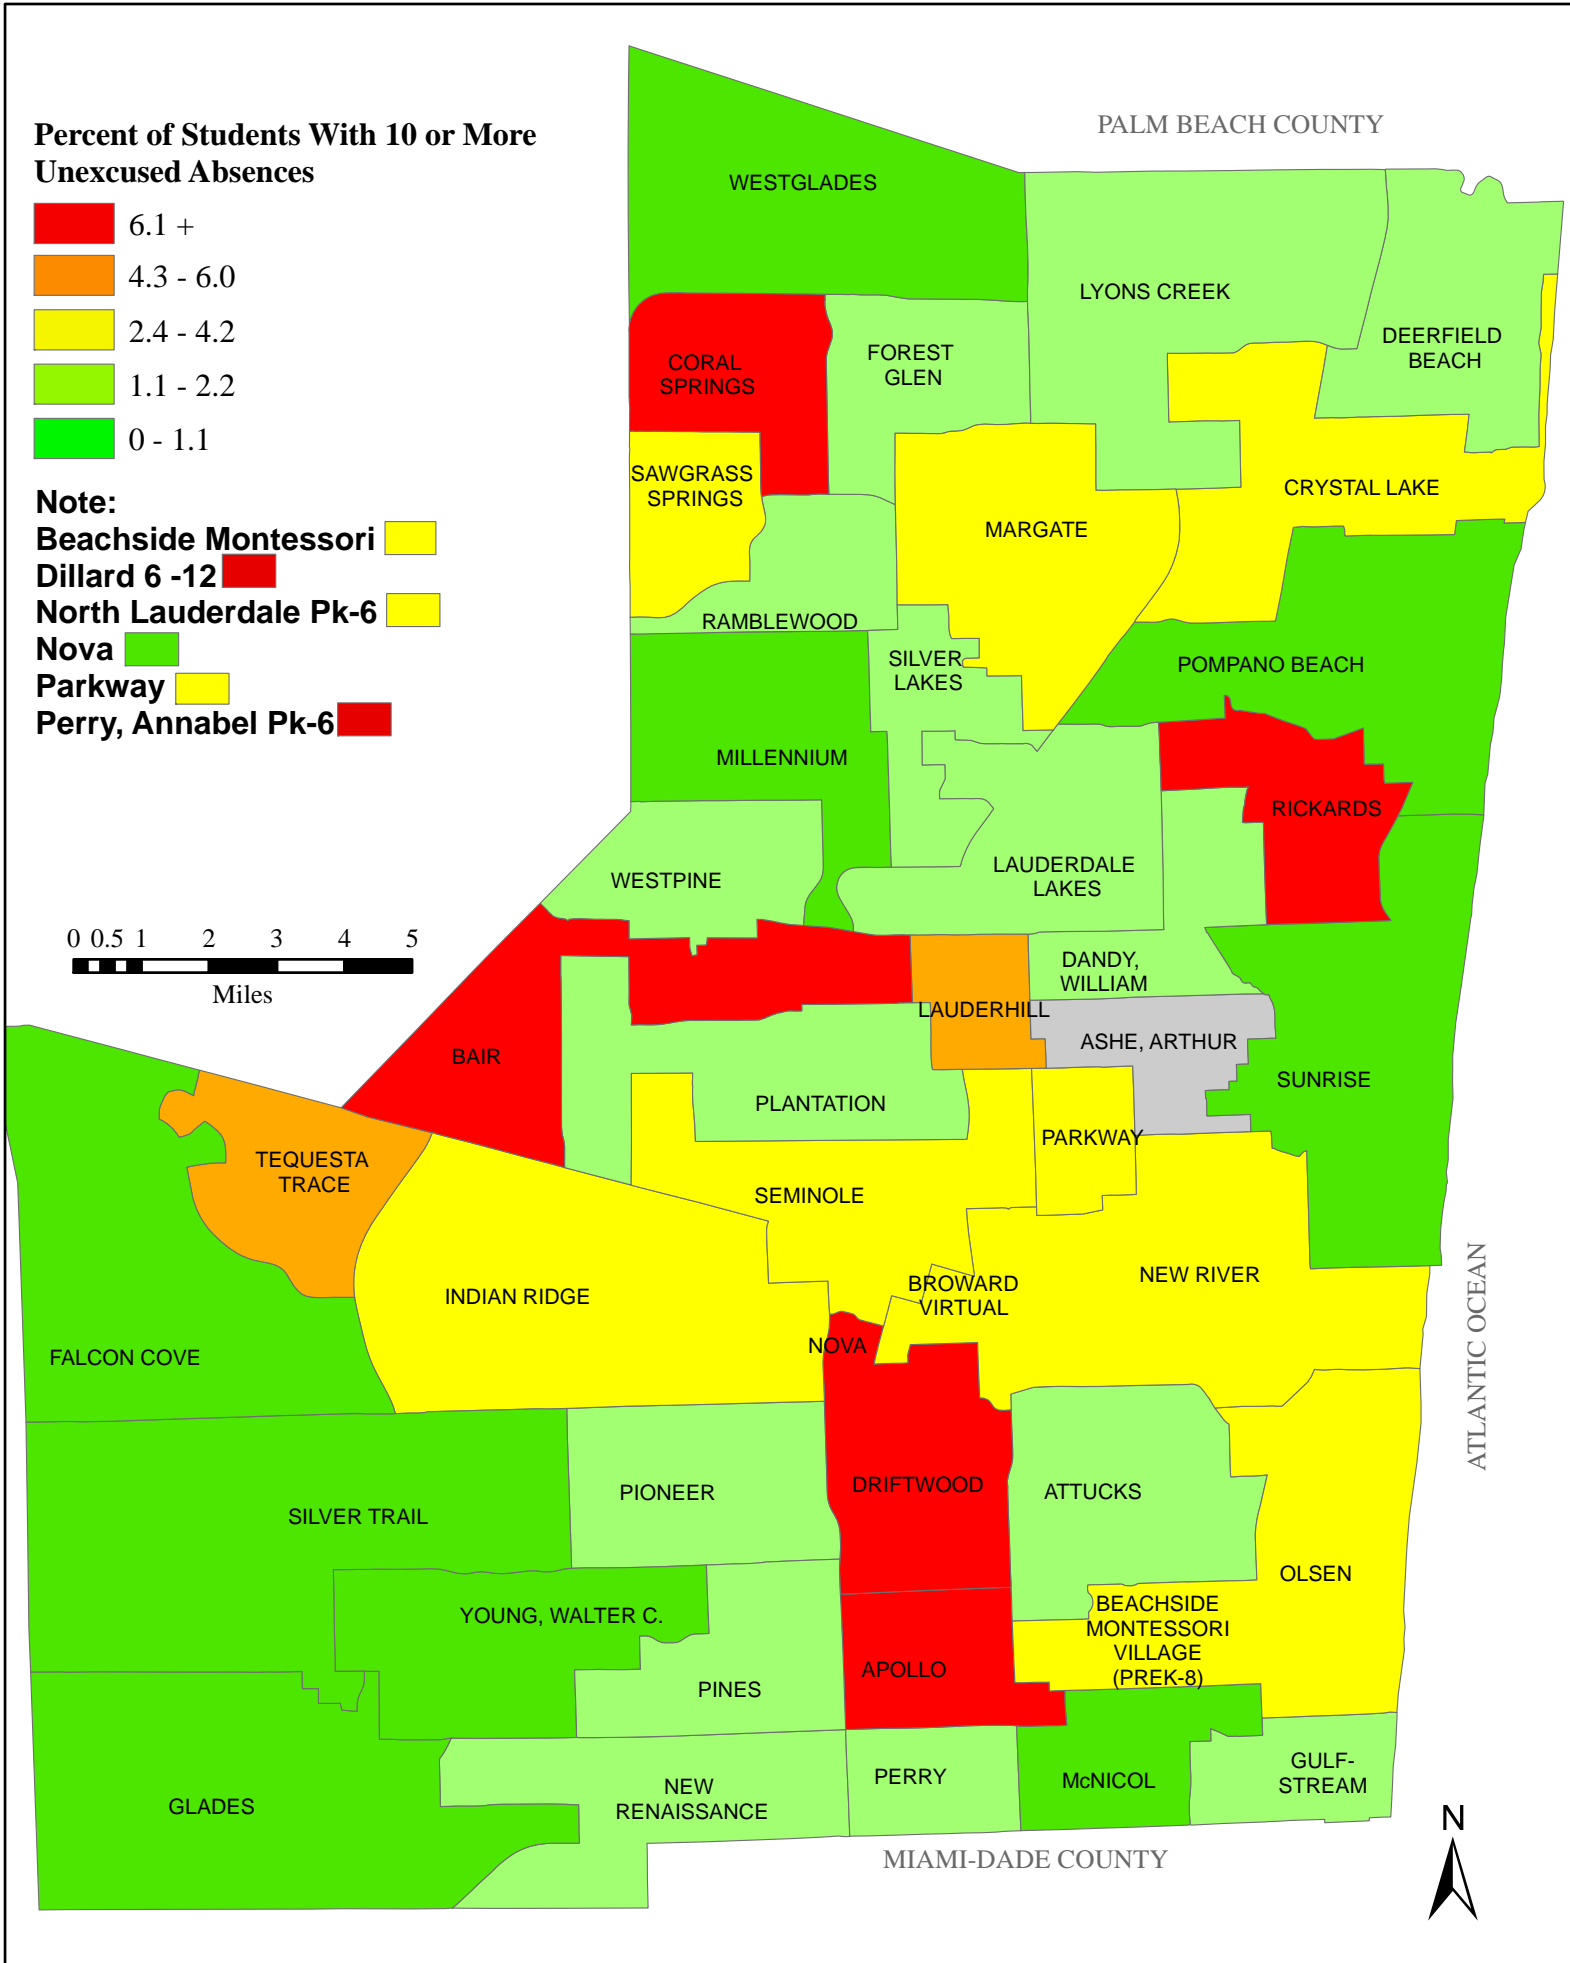

On Average

95%

of students are in school everyday

Student Attendance At A Glance

- The average daily attendance rate increased by 1 percentage point to 95% from the 2013-14 to the 2014-15 school year.
- Attendance was lower for high schools (94%) compared to elementary schools (96%) and middle schools (96%). Attendance at centers was the lowest (73%).
- Students enrolled at centers missed an average of 40 days, while the average high school student missed 11 days during the 2014-15 school year.
- Black, Hispanic, and White students all had a similar average daily attendance rate. However, Black students registered higher unexcused to excused absences than Hispanic or White students.

Elementary Attendance, 2014-15

Percent of Students With 10 or More Unexcused Absences

Note:

- Beachside Montessori** █
- Nova Blanche Forman** █
- Nova Dwight D. Eisenhower** █
- Virginia Shuman Young Parkway** █

- A - YOUNG, VIRGINIA SHUMAN
- B - MARSHALL THURGOOD
- C - SUNLAND PARK
- D - KING, MARTIN LUTHER
- E - BROWARD ESTATES
- F - LAUDERHILL PAUL TURNER
- G - WEST HOLLYWOOD
- H - HOLLYWOOD PARK
- I - SANDERS PARK CONT.
- J - ENDEAVOR PRIMARY LEARNING CENTER
- K - BEACHSIDE MONTESSORI VILLAGE

Middle Attendance, 2014-15

Percent of Students With 10 or More Unexcused Absences

Note:

- Beachside Montessori
- Dillard 6-12
- North Lauderdale Pk-6
- Nova
- Parkway
- Perry, Annabel Pk-6

High School Attendance, 2014-15