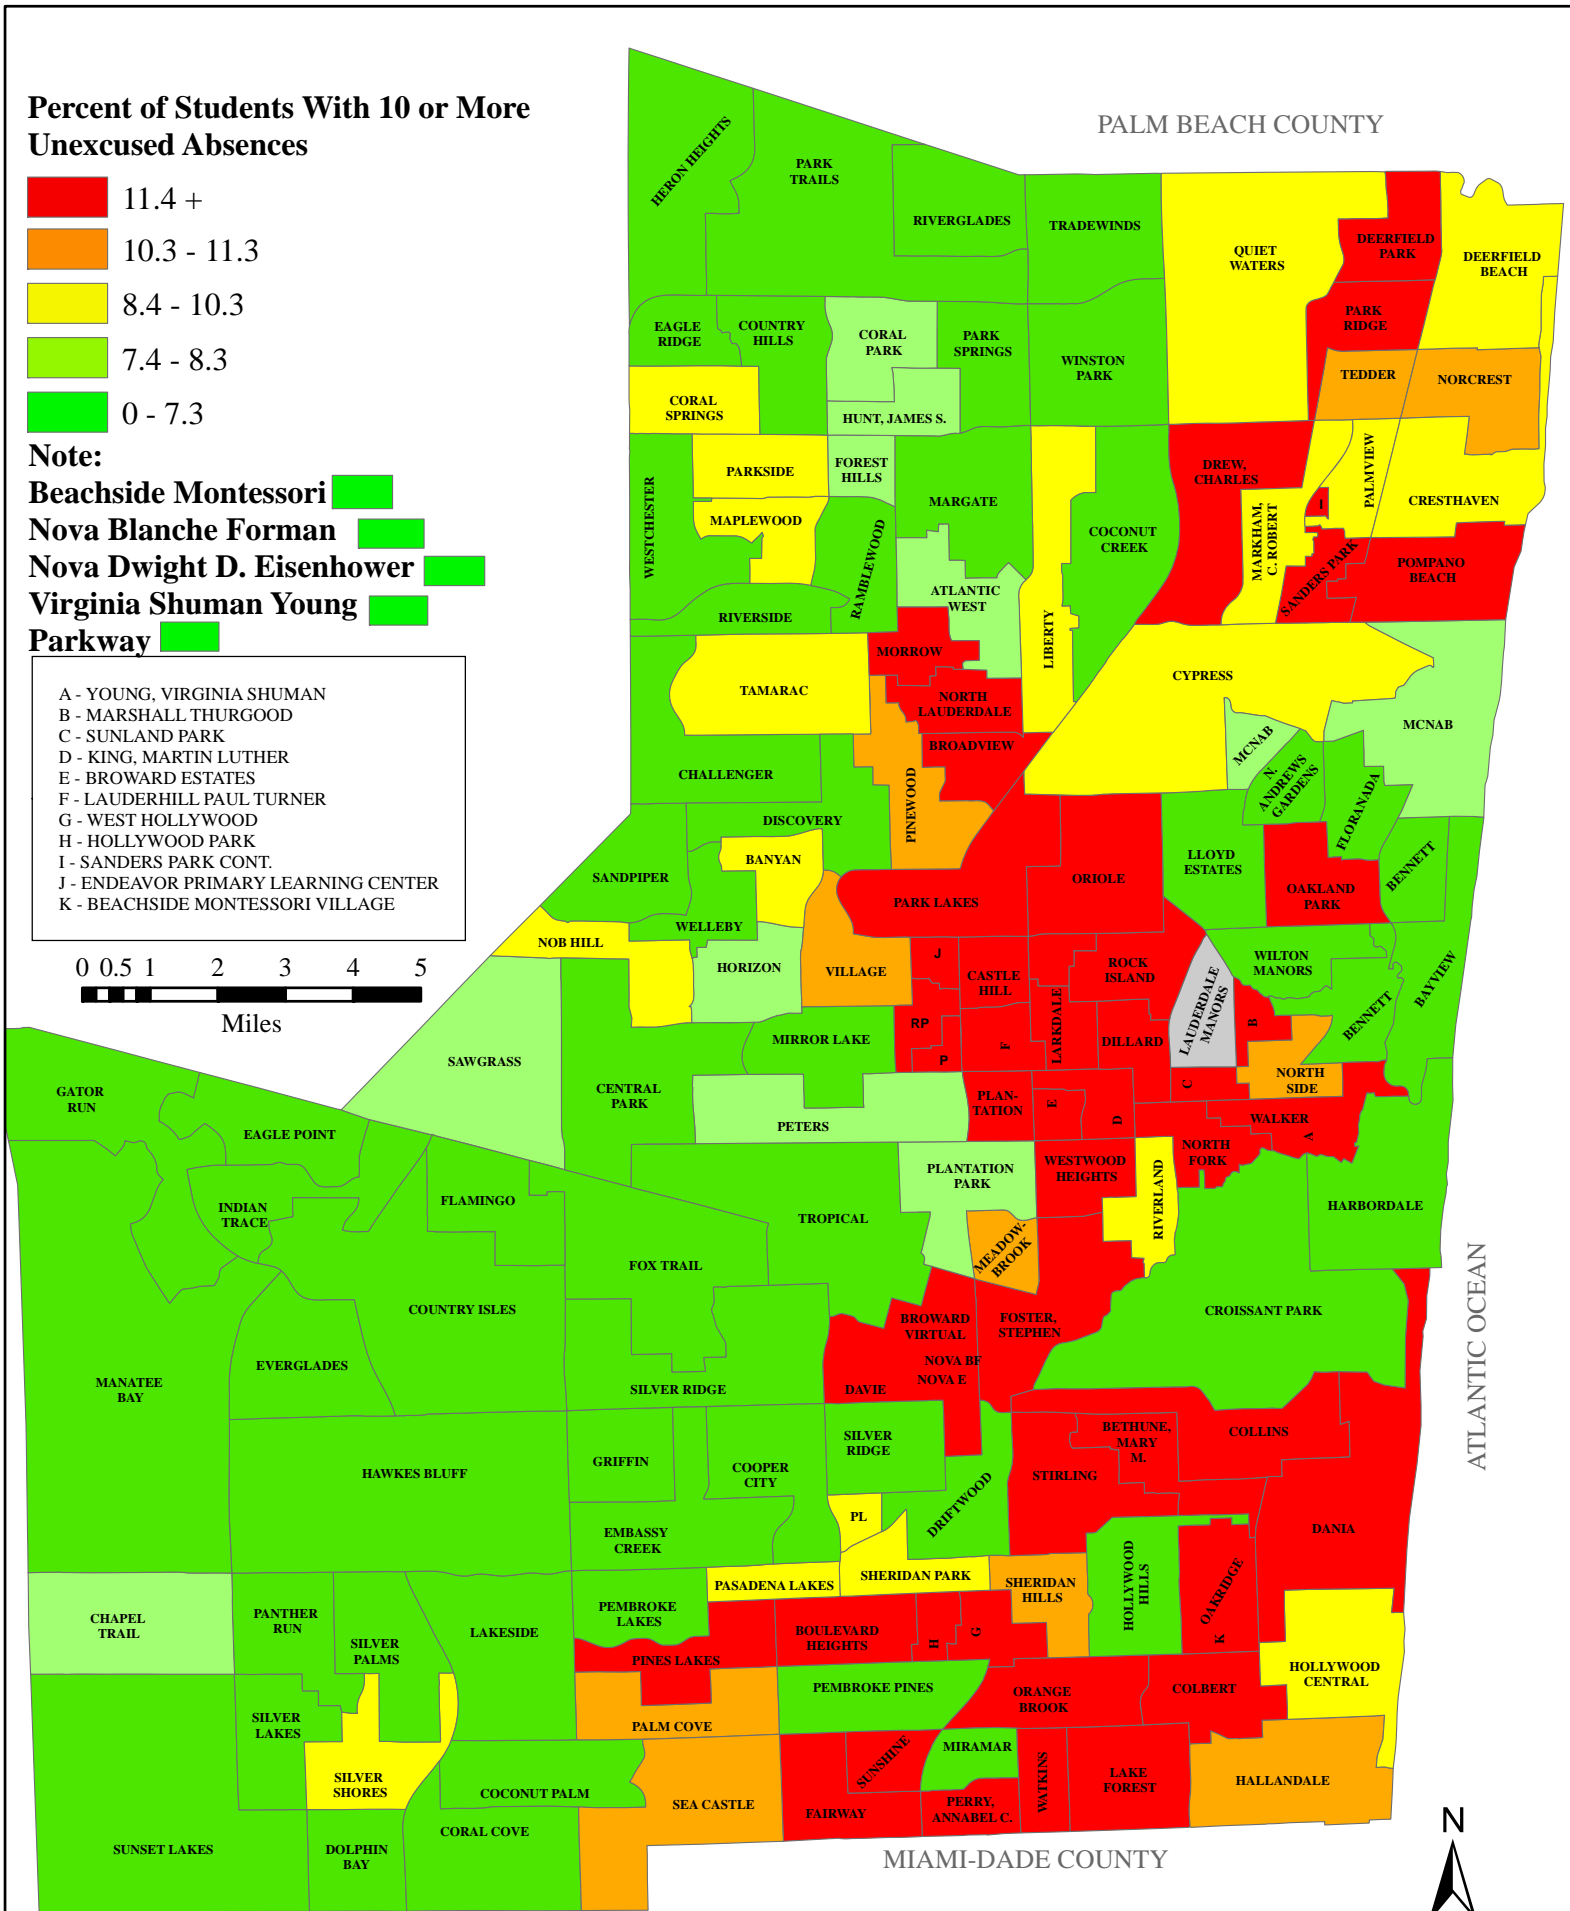

On Average

95%

of students are in school everyday

Student Attendance At A Glance

- The average daily attendance rate increased by 1 percentage point to 95% from the 2013-14 to the 2014-15 school year.
- Attendance was lower for high schools (94%) compared to elementary schools (96%) and middle schools (96%). Attendance at centers was the lowest (73%).
- Students enrolled at centers missed an average of 40 days, while the average high school student missed 11 days during the 2014-15 school year.
- Black, Hispanic, and White students all had a similar average daily attendance rate. However, Black students registered higher unexcused to excused absences than Hispanic or White students.

Elementary Attendance, 2014-15

Percent of Students With 10 or More Unexcused Absences

Note:

- Beachside Montessori** █
- Nova Blanche Forman** █
- Nova Dwight D. Eisenhower** █
- Virginia Shuman Young Parkway** █

- A - YOUNG, VIRGINIA SHUMAN
- B - MARSHALL THURGOOD
- C - SUNLAND PARK
- D - KING, MARTIN LUTHER
- E - BROWARD ESTATES
- F - LAUDERHILL PAUL TURNER
- G - WEST HOLLYWOOD
- H - HOLLYWOOD PARK
- I - SANDERS PARK CONT.
- J - ENDEAVOR PRIMARY LEARNING CENTER
- K - BEACHSIDE MONTESSORI VILLAGE

Middle Attendance, 2014-15

Percent of Students With 10 or More Unexcused Absences

Note:

- Beachside Montessori
- Dillard 6-12
- North Lauderdale Pk-6
- Nova
- Parkway
- Perry, Annabel Pk-6

High School Attendance, 2014-15