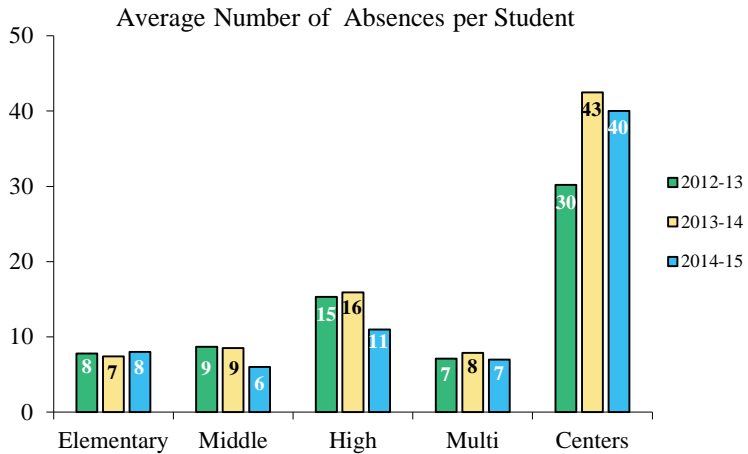

On Average

95%

of students are in school everyday

Student Attendance At A Glance

- The average daily attendance rate increased by 1 percentage point to 95% from the 2013-14 to the 2014-15 school year.
- Attendance was lower for high schools (94%) compared to elementary schools (96%) and middle schools (96%). Attendance at centers was the lowest (73%).
- Students enrolled at centers missed an average of 40 days, while the average high school student missed 11 days during the 2014-15 school year.
- Black, Hispanic, and White students all had a similar average daily attendance rate. However, Black students registered higher unexcused to excused absences than Hispanic or White students.