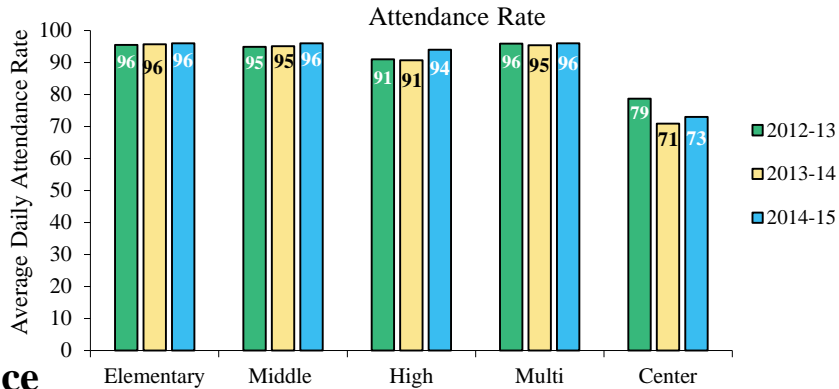

On Average

95%

of students are in school everyday

Student Attendance At A Glance

- The average daily attendance rate increased by 1 percentage point to 95% from the 2013-14 to the 2014-15 school year.
- Attendance was lower for high schools (94%) compared to elementary schools (96%) and middle schools (96%). Attendance at centers was the lowest (73%).
- Students enrolled at centers missed an average of 40 days, while the average high school student missed 11 days during the 2014-15 school year.
- Black, Hispanic, and White students all had a similar average daily attendance rate. However, Black students registered higher unexcused to excused absences than Hispanic or White students.