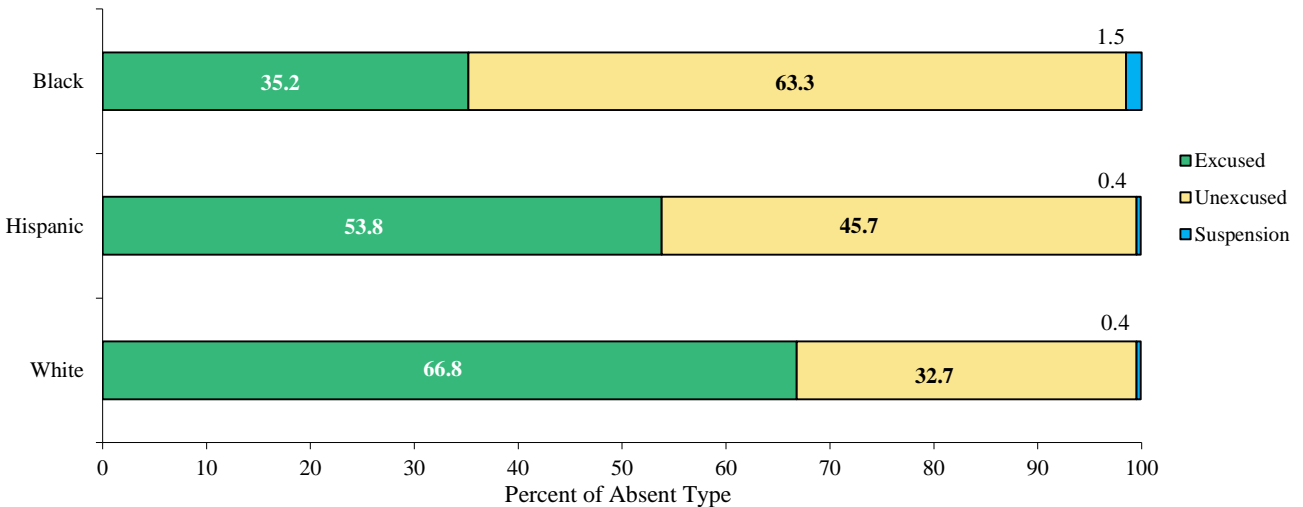

Additional Resources

- Detailed school-by-school results: <http://www.broward.k12.fl.us/sar/releases/briefs/attendanceAppendices2015.xls>
- All administrators are trained on the Breaking Barriers Professional Development series, which provides strategies for reducing absences and creating a culture of learning in schools. <http://www.browardprevention.org/resources/professional-development>
- Information on intervention programs: <http://www.browardprevention.org>