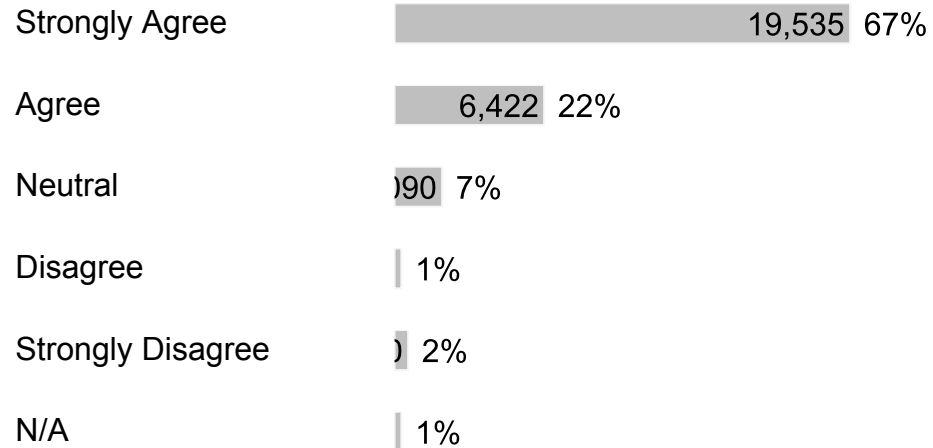

D. Safe & Supportive Environment

1. My teachers care about students.

29201 respondents