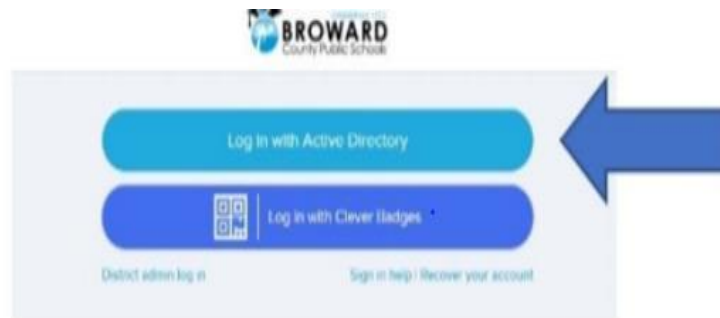

CYPRESS RUN EDUCATION CENTER
2800 NW 30th Avenue
Pompano Beach, FL 33069
754-321-6500

Each student in BCPS has a suite of grade level appropriate academic tools available to them around the clock, every day of the year. Access to adopted textbooks, Canvas learning management system and dozens of other resources are available through this Clever portal.

Accessing Canvas Via Clever Launch Pad

Students with a Personal Laptop:

1. Open Google Chrome
2. Visit sso.browardschools.com
3. Select 'Log in with Active Directory'

4. Enter your student number and password. Your student number is your 06 number. Your password was initially set as your birthday beginning with a capital 'P' in the following format: PMM/DD/YYYY