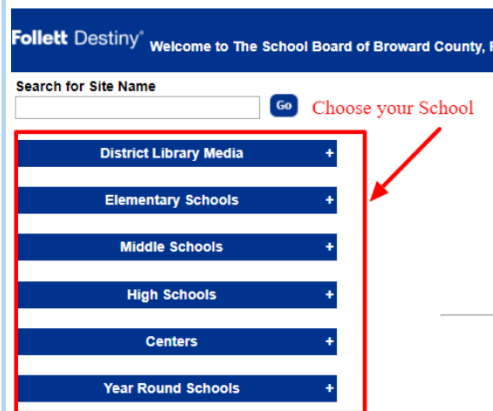

## Accessing Axis360 Magic Wall

Students can access the AXIS360 page from the SSO Launchpad. Students first choose the Destiny tile. In Destiny, students choose their school then log into their Destiny account using the Clever SSO button then selecting catalog then Destiny Discover from the left column menu. Scroll to the bottom of the page to locate the link to Axis360 Magic Wall.

### Step 1:

Students find and click on their school from the expanding grade headers.