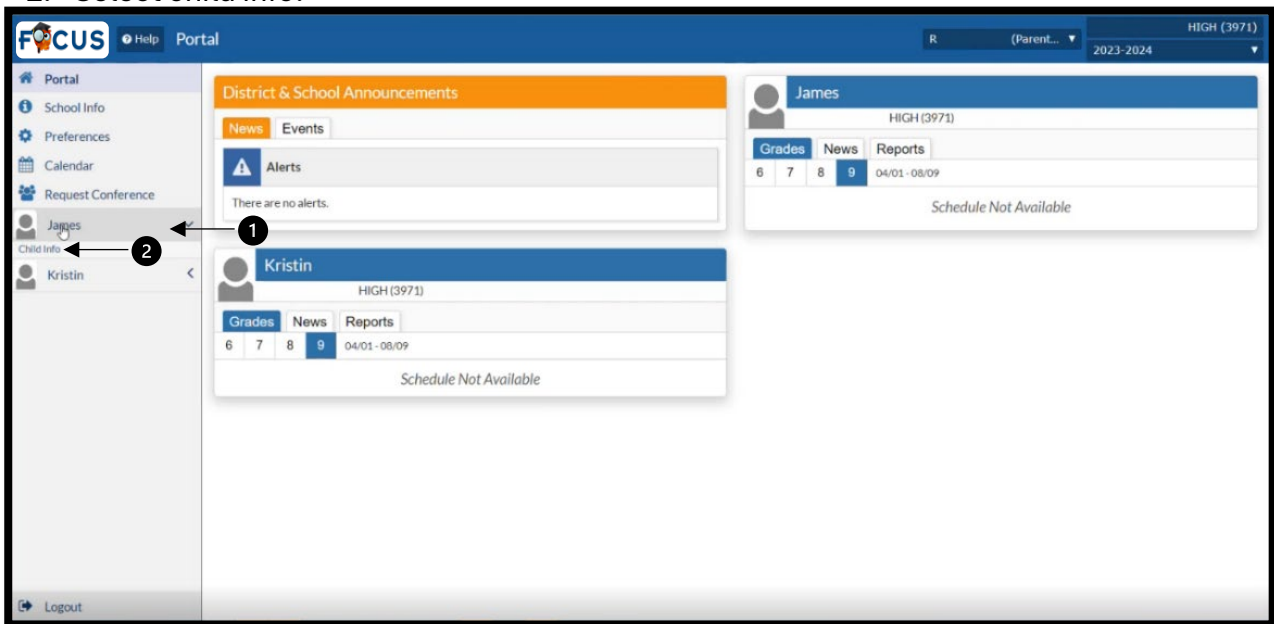

Parents/guardians first need to create a Focus Parent Portal account by following the directions at <https://www.browardschools.com/focus>

After a Focus Parent Portal account is created, you can find the bus route information within the Focus Parent Portal:

1. Select you child’s name in the left menu pane.
2. Select child info.

3. Select Transportation.