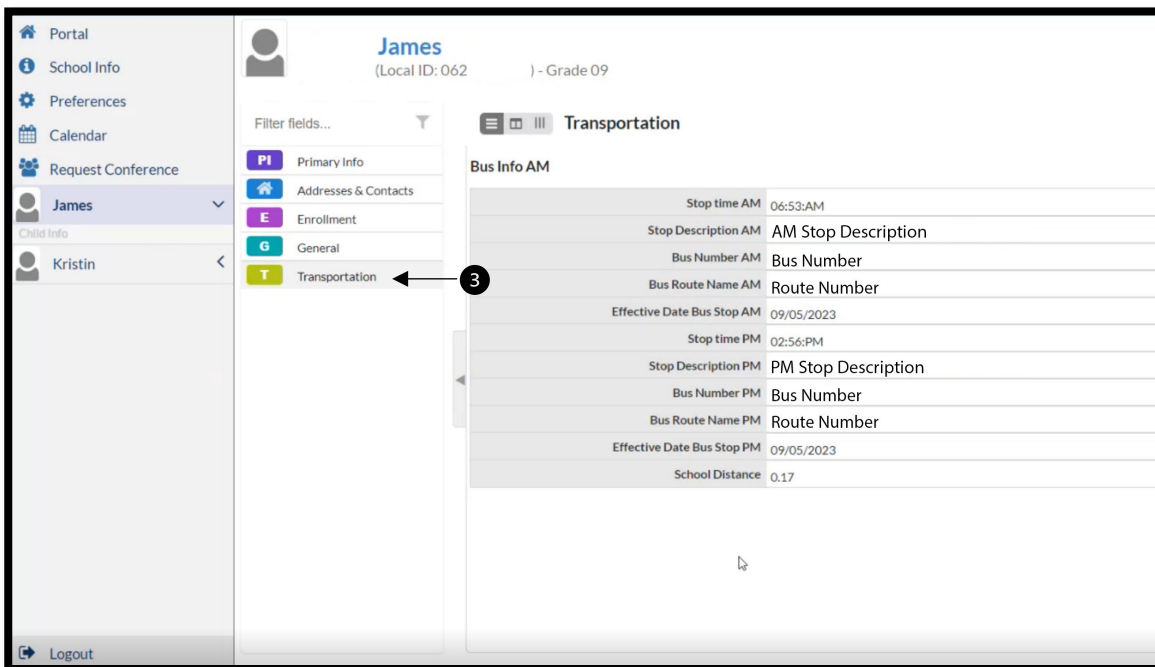

Please contact your schools’ transportation liaison for any route or bus assignment concerns