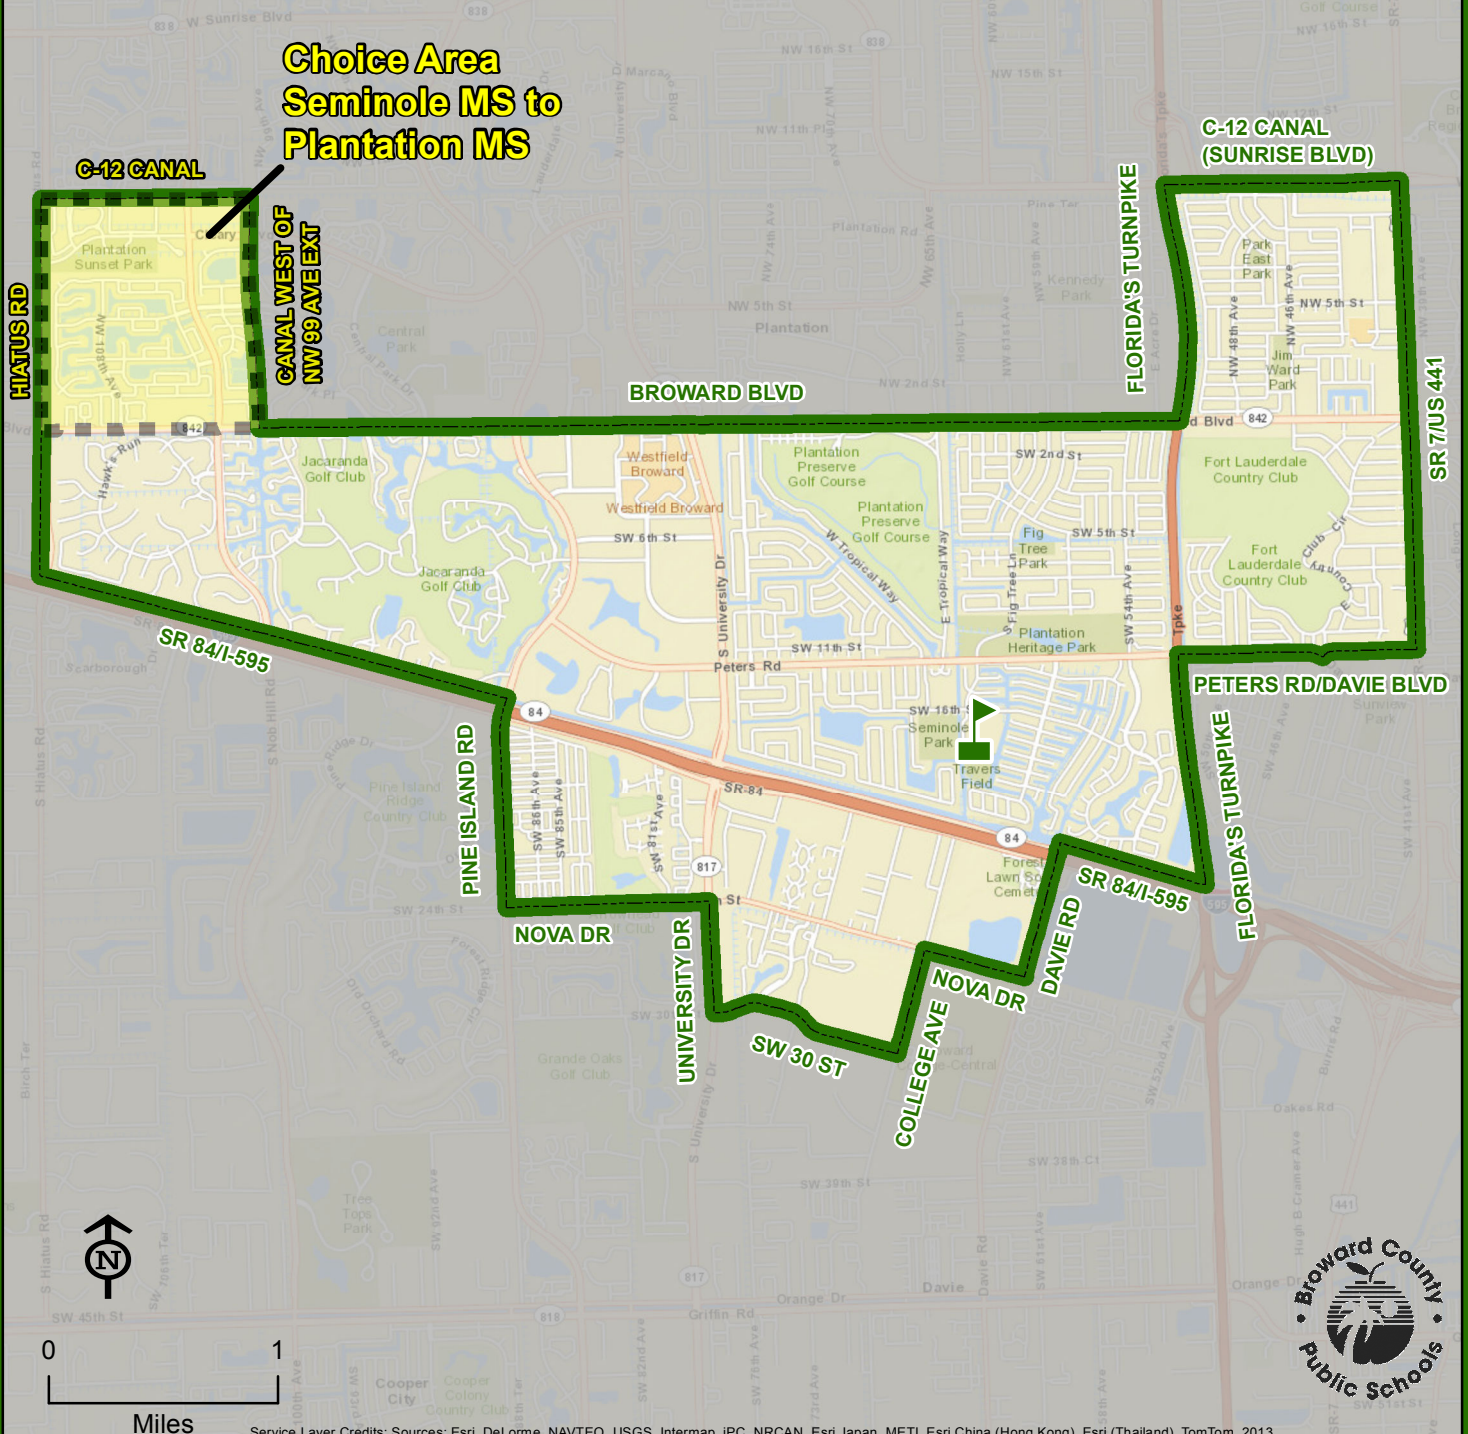

SEMINOLE MIDDLE SCHOOL

6200 SW 16 STREET
PLANTATION, FLORIDA 33317
754-323-4200

Boundary Choice Area
(Information on reverse side)

Transportation will be provided to students residing in the Plantation/Seminole Middle School boundary choice area to either Plantation Middle or Seminole Middle Schools.

THIS MAP IS FOR CONCEPTUAL PURPOSES ONLY AND SHOULD NOT BE USED FOR LEGAL BOUNDARY DETERMINATIONS

SEMINOLE MIDDLE SCHOOL

Boundary Choice Area Description

SEMINOLE MIDDLE TO PLANTATION MIDDLE:

Sixth through eighth grade students residing in the area bounded south of the C-12 Canal, west of the Canal west of NW 99 Avenue extended, north of Broward Boulevard and east of Hiatus Road are assigned to Seminole Middle School with a choice to attend Plantation Middle School. Transportation will be provided to students residing in the Plantation/Seminole Middle School boundary choice area who have chosen to attend either Plantation Middle or Seminole Middle Schools.