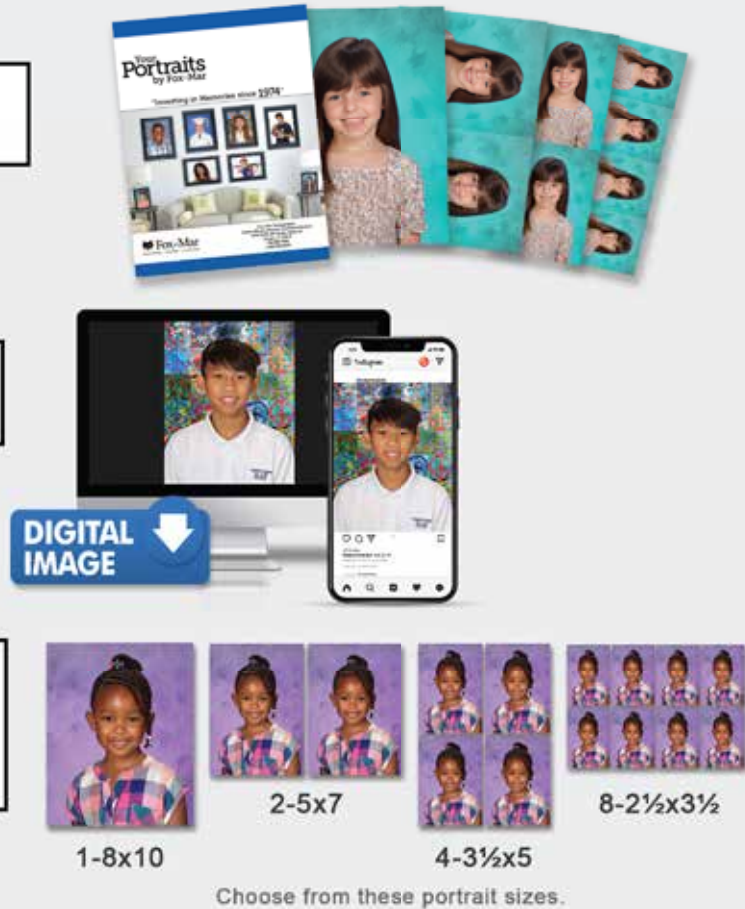

EASY AND CONVENIENT!

PICTURE DAY!

1 Choose one of the options below.

Fox-Mar packages

OR

A digital package

OR

Design your own package

Choose from these portrait sizes.

2 Choose your Add-ons.

HIGH RES IMAGES

PERSONALIZED WALLETS

PHOTO DOG TAGS*

PHOTO MAGNETS

PHOTO KEY TAGS

COFFEE MUGS*