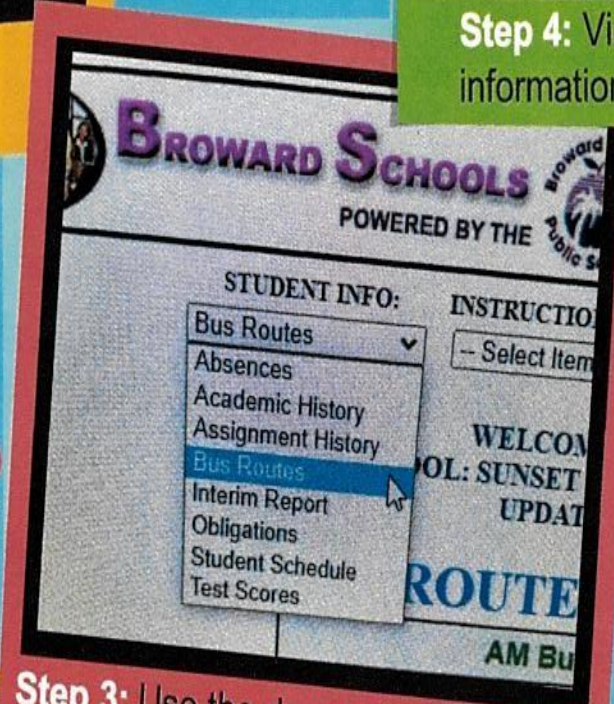

# How to Locate Your Bus Information

**Step 2:** Enter your login information

**Step 4:** View your child's bus information here.

**Step 1:** Locate Virtual Counselor in your Clever account and click the icon