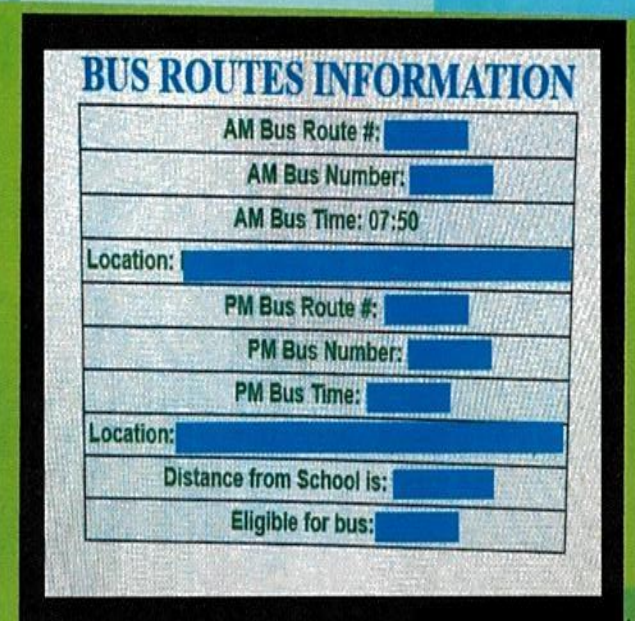

# How to Locate Your Bus Information

**Step 2:** Enter your login information

**Step 4:** View your child's bus information here.

**Step 1:** Locate Virtual Counselor in your Clever account and click the icon

**Step 3:** Use the dropdown box under Student Info and select "Bus Routes"