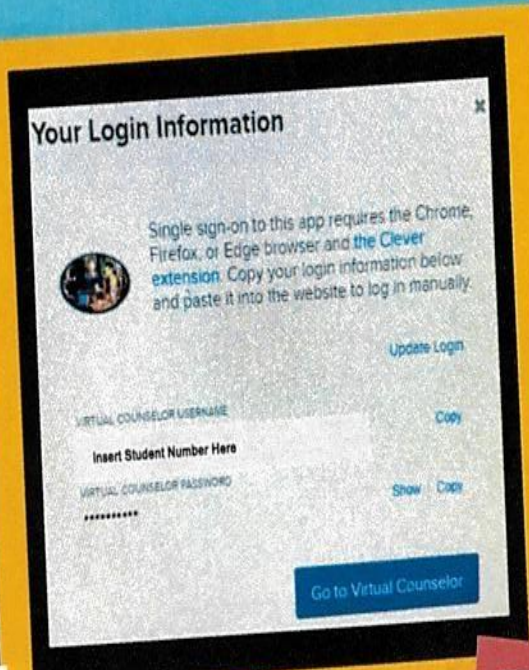

# How to Locate Your Bus Information

**Step 2:** Enter your login information

**Step 4:** View your child's bus information here.

**Step 1:** Locate Virtual Counselor in your Clever account and click the icon