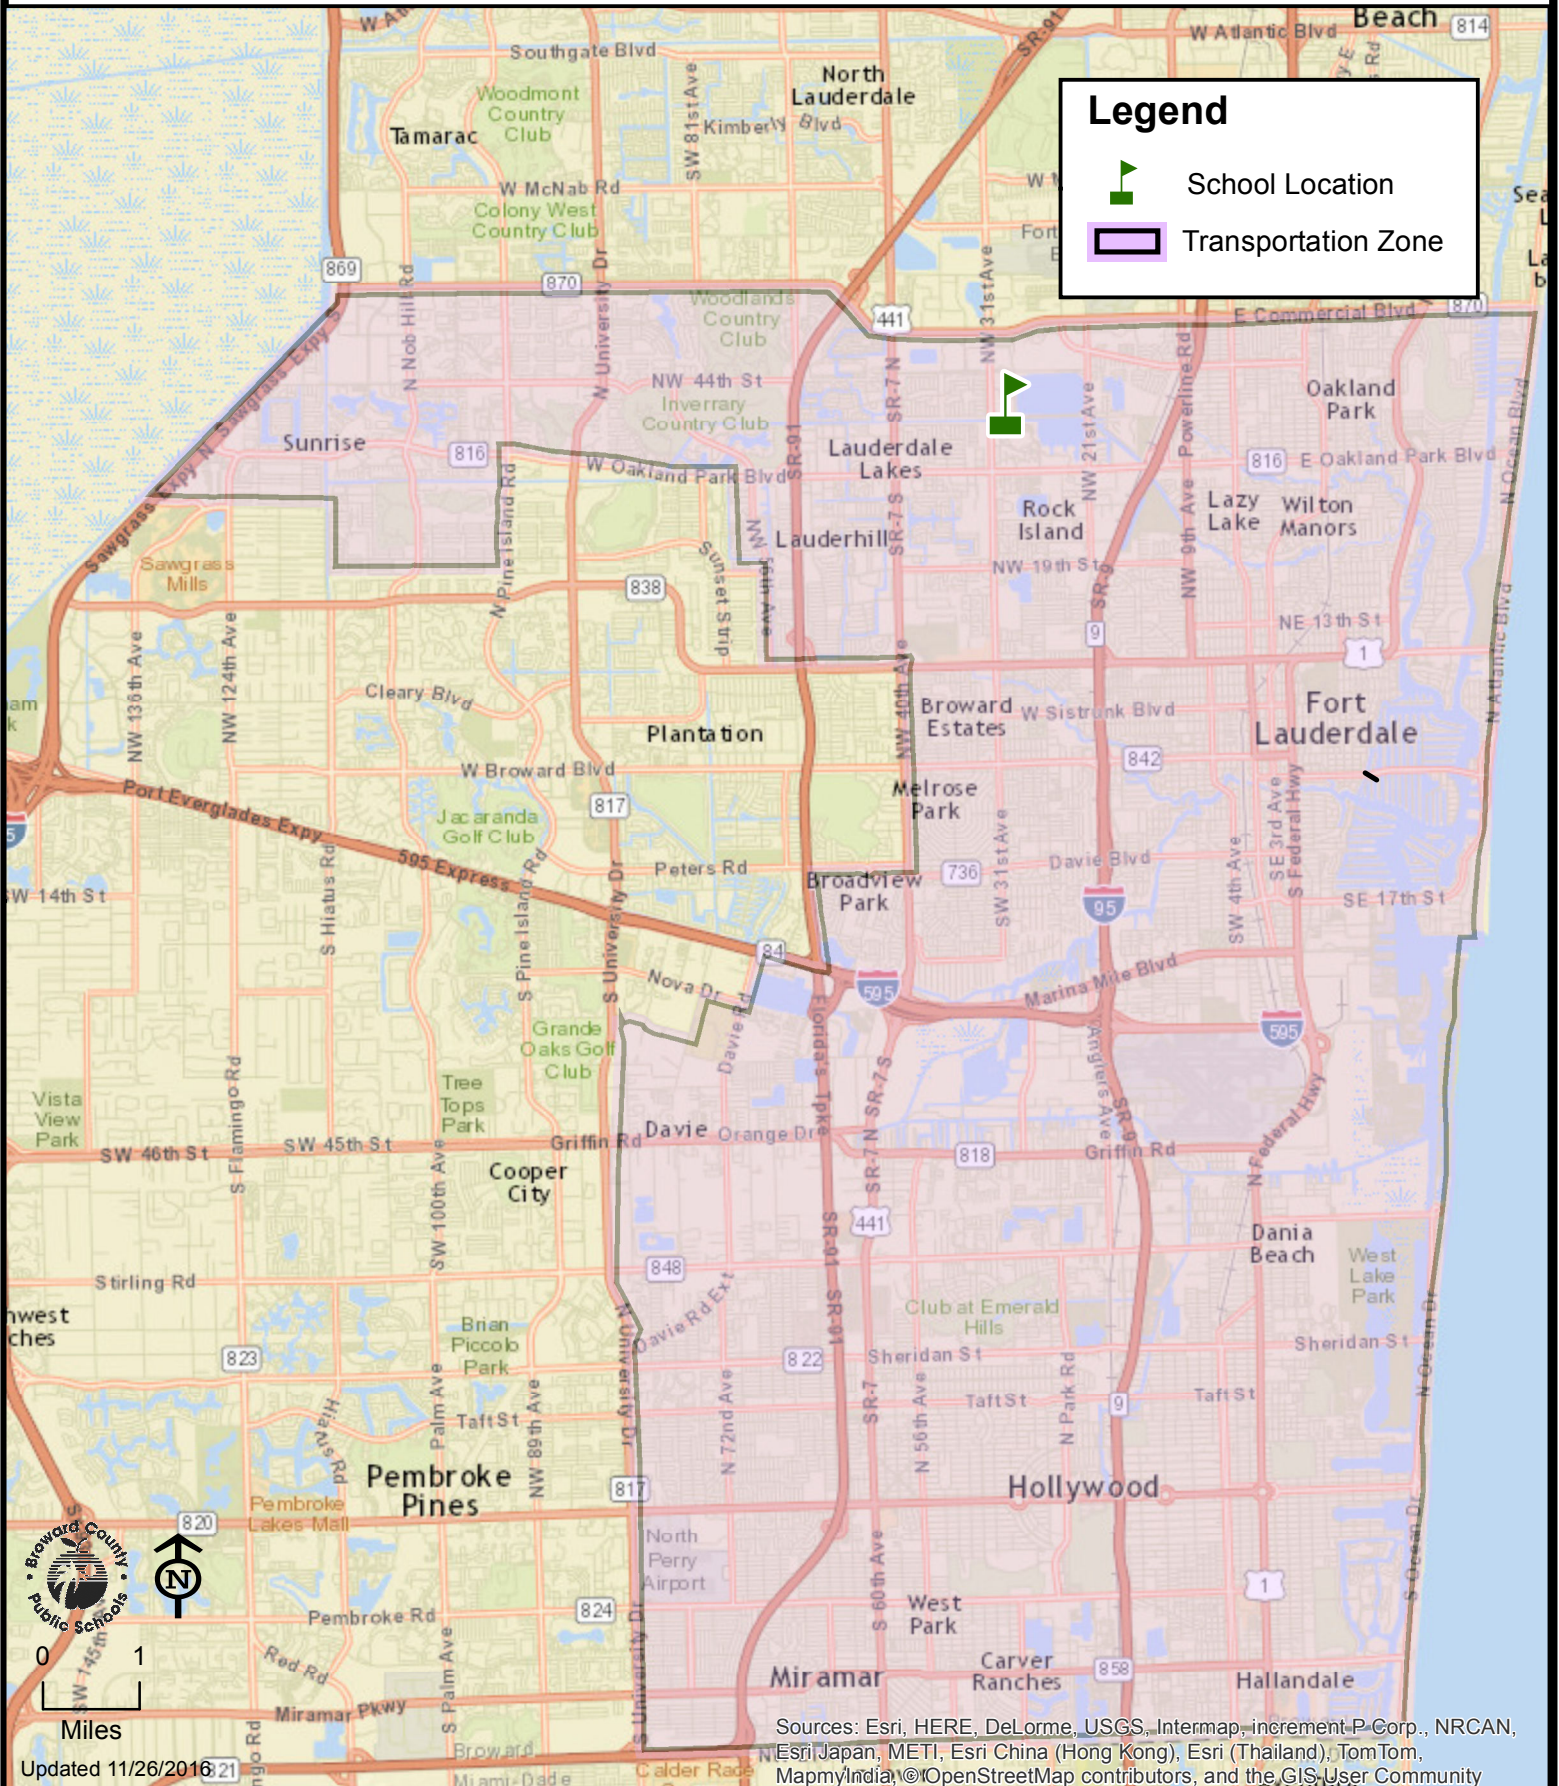

LAUDERDALE LAKES MIDDLE

INTERNATIONAL BACCALAUREATE

Sources: Esri, HERE, DeLorme, USGS, Intermap, increment P Corp., NRCAN, Esri Japan, METI, Esri China (Hong Kong), Esri (Thailand), TomTom, MapyIndia, ©OpenStreetMap contributors, and the GIS User Community