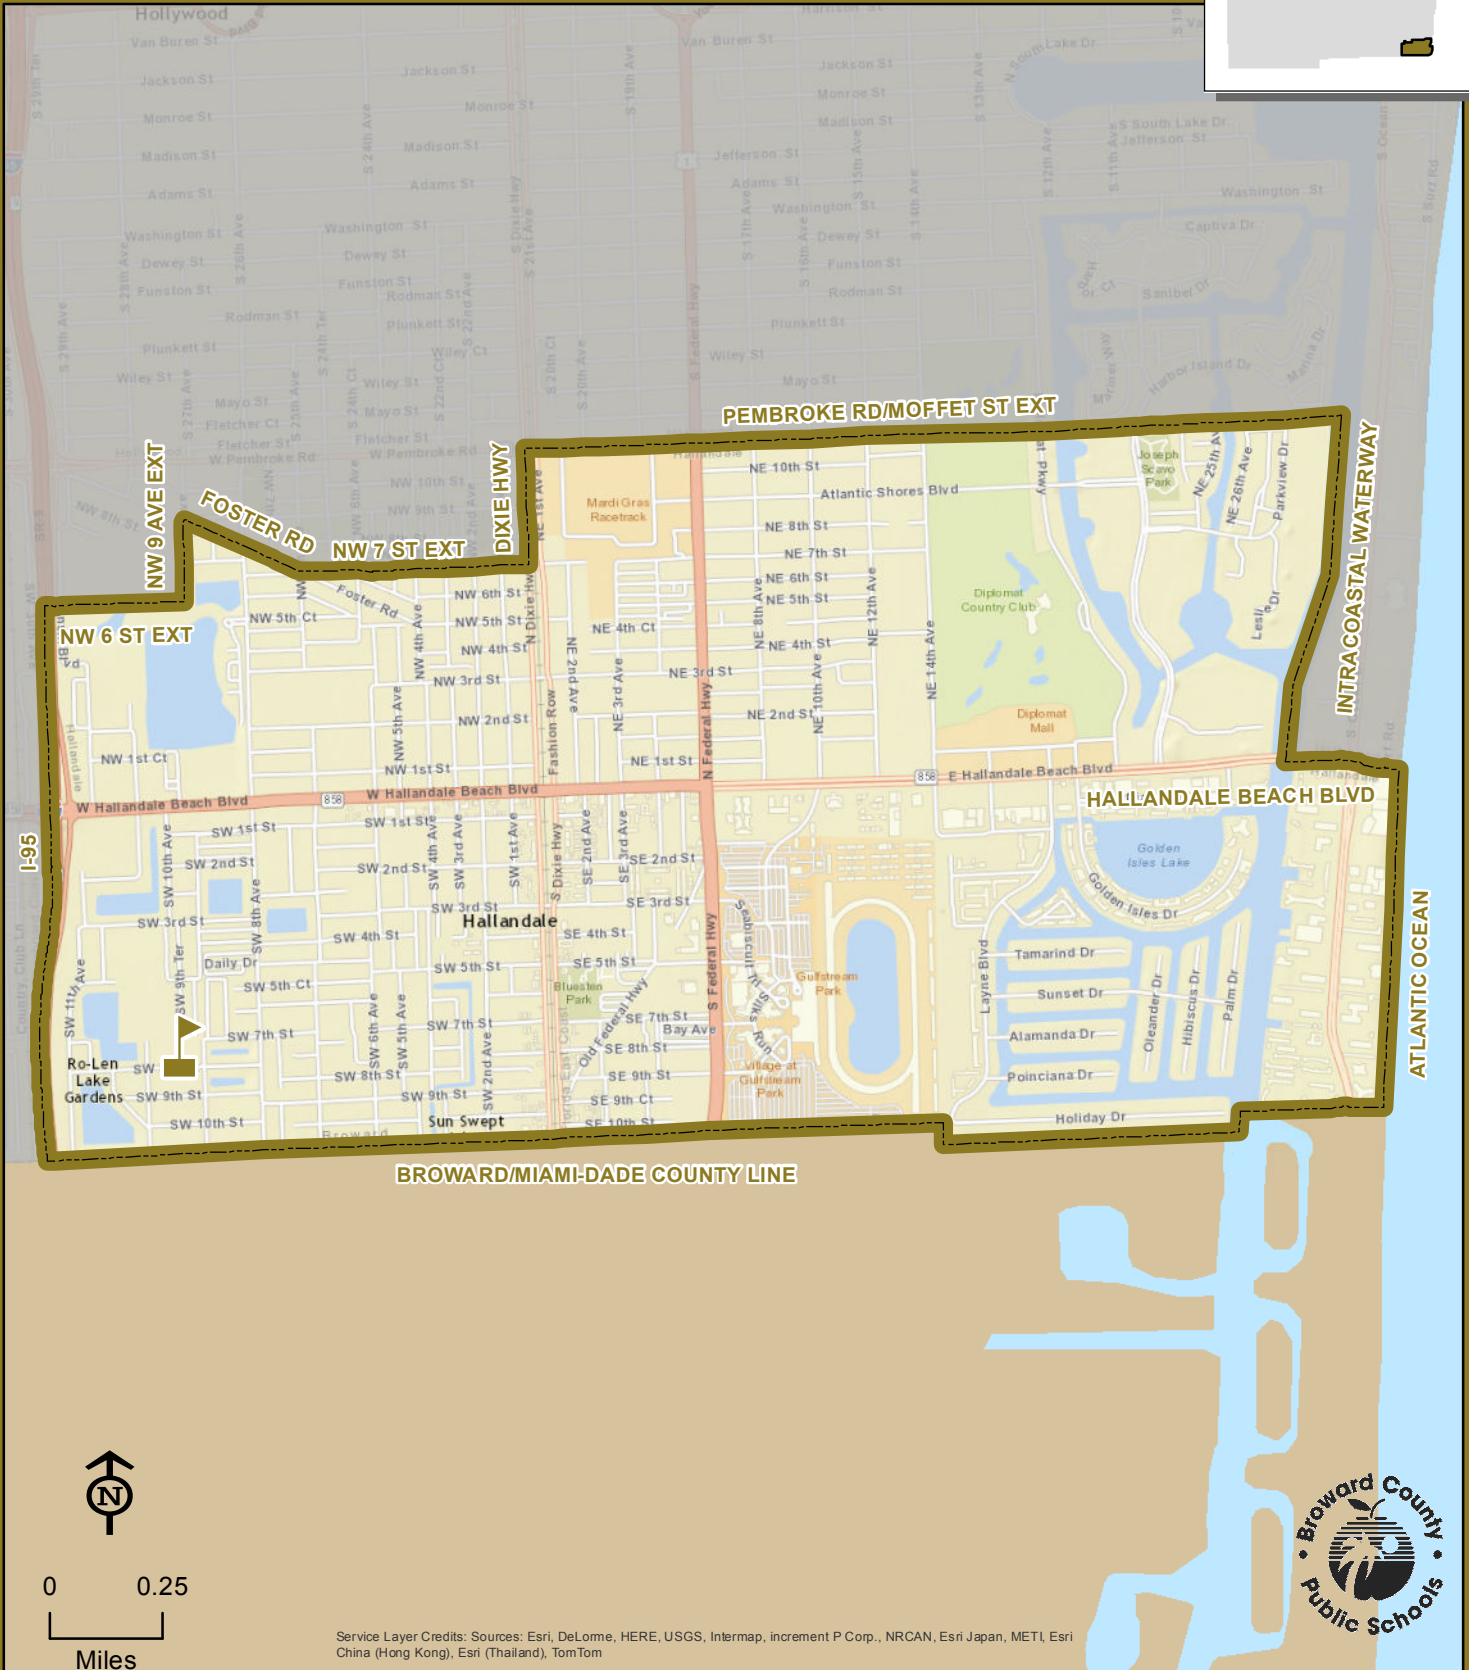

# GULFSTREAM ACADEMY OF HALLANDALE BEACH

(K-8)

900 SW 8 STREET  
HALLANDALE, FLORIDA 33009  
754-323-5950

Innovative Program

GULFSTREAM ACADEMY OF HALLANDALE BEACH (K-8)

Service Layer Credits: Sources: Esri, DeLorme, HERE, USGS, Intermap, increment P Corp., NRCAN, Esri Japan, METI, Esri China (Hong Kong), Esri (Thailand), TomTom

THIS MAP IS FOR CONCEPTUAL PURPOSES ONLY AND SHOULD NOT BE USED FOR LEGAL BOUNDARY DETERMINATIONS