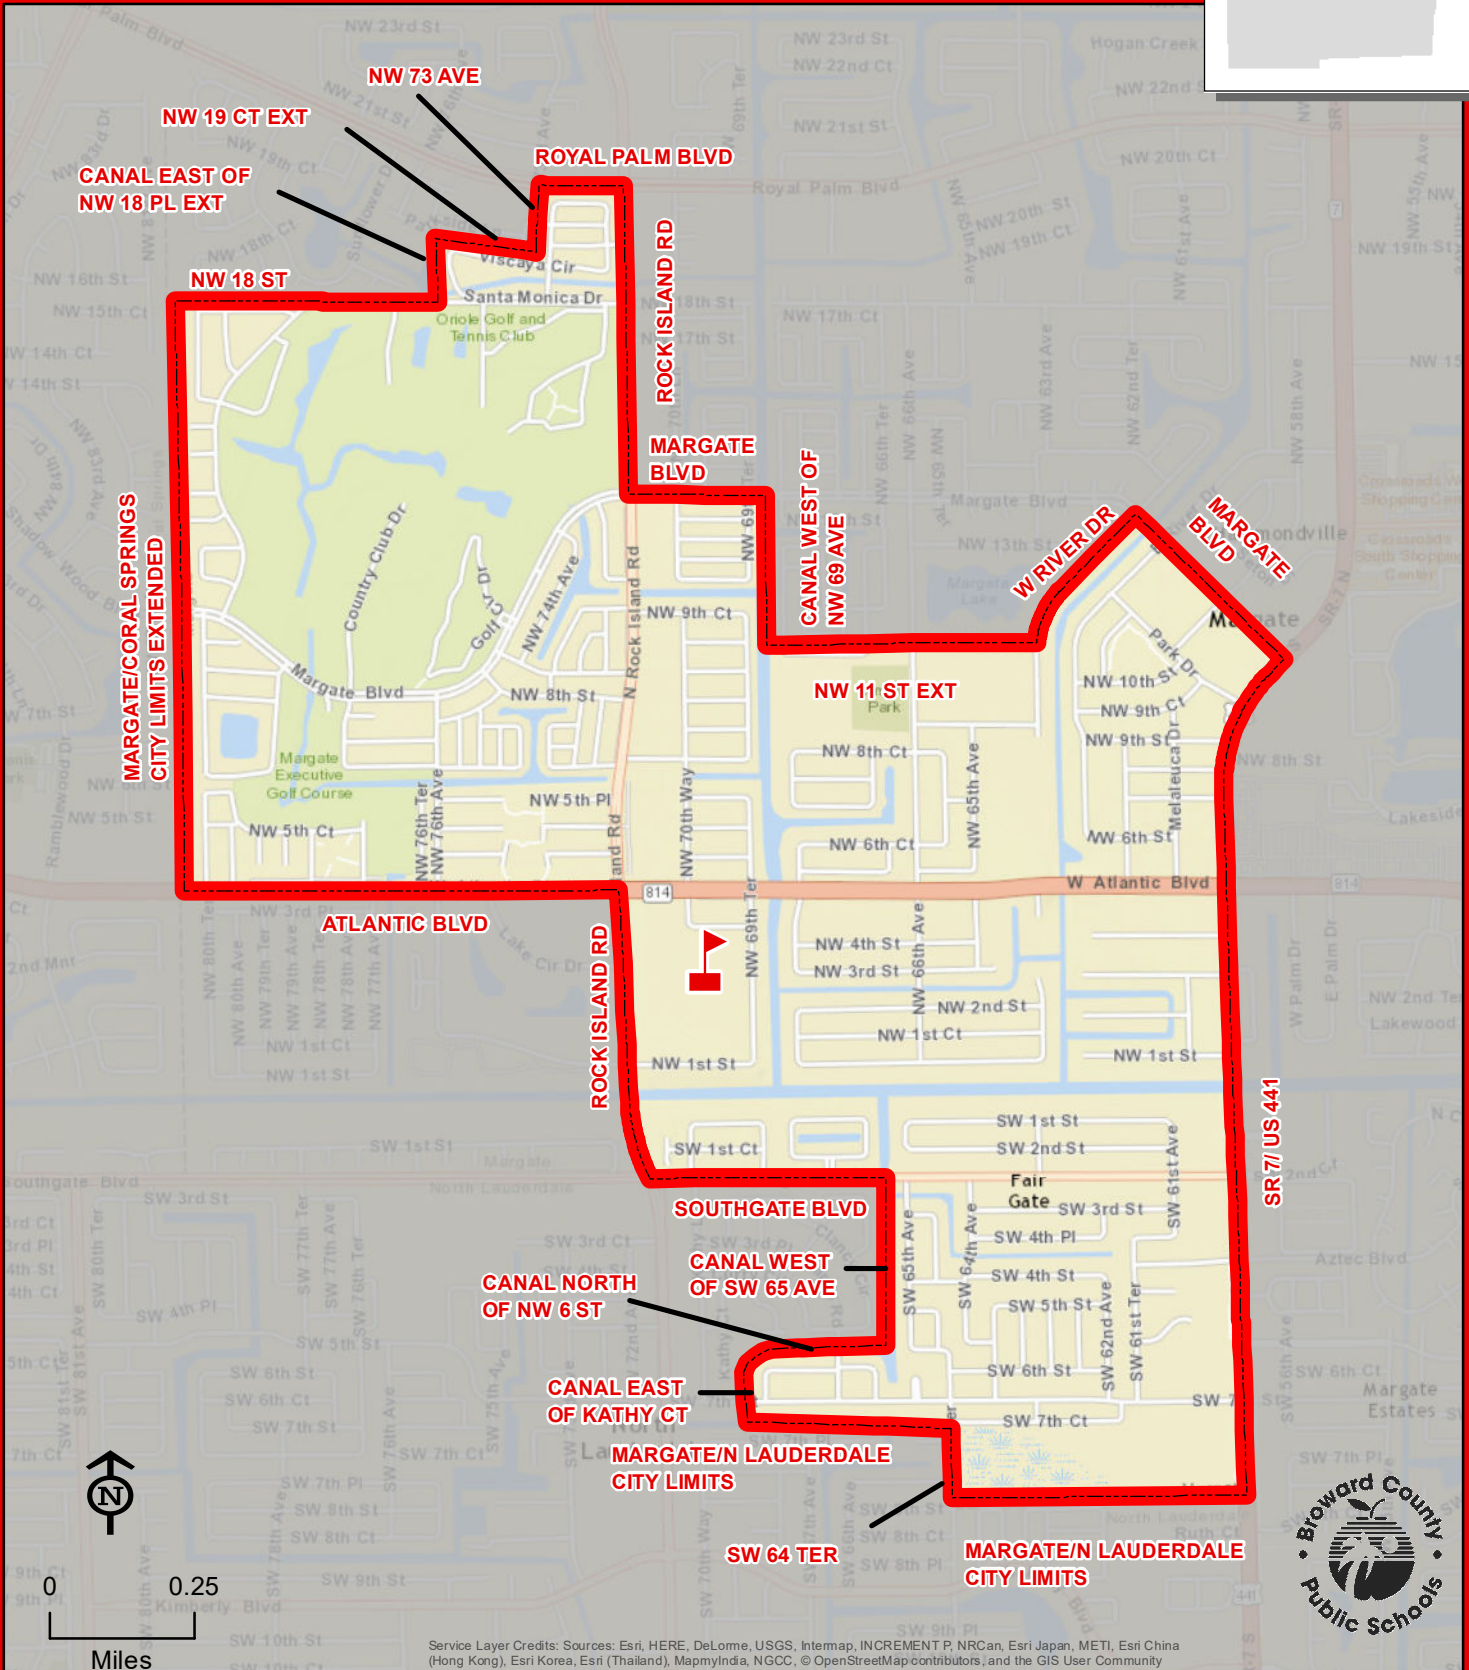

ATLANTIC WEST ELEMENTARY SCHOOL

301 NW 69 TERRACE
MARGATE, FLORIDA 33063
754-322-5300

Magnet School

ATLANTIC WEST

SR 7/ US 441

THIS MAP IS FOR CONCEPTUAL PURPOSES ONLY AND SHOULD NOT BE USED FOR LEGAL BOUNDARY DETERMINATIONS