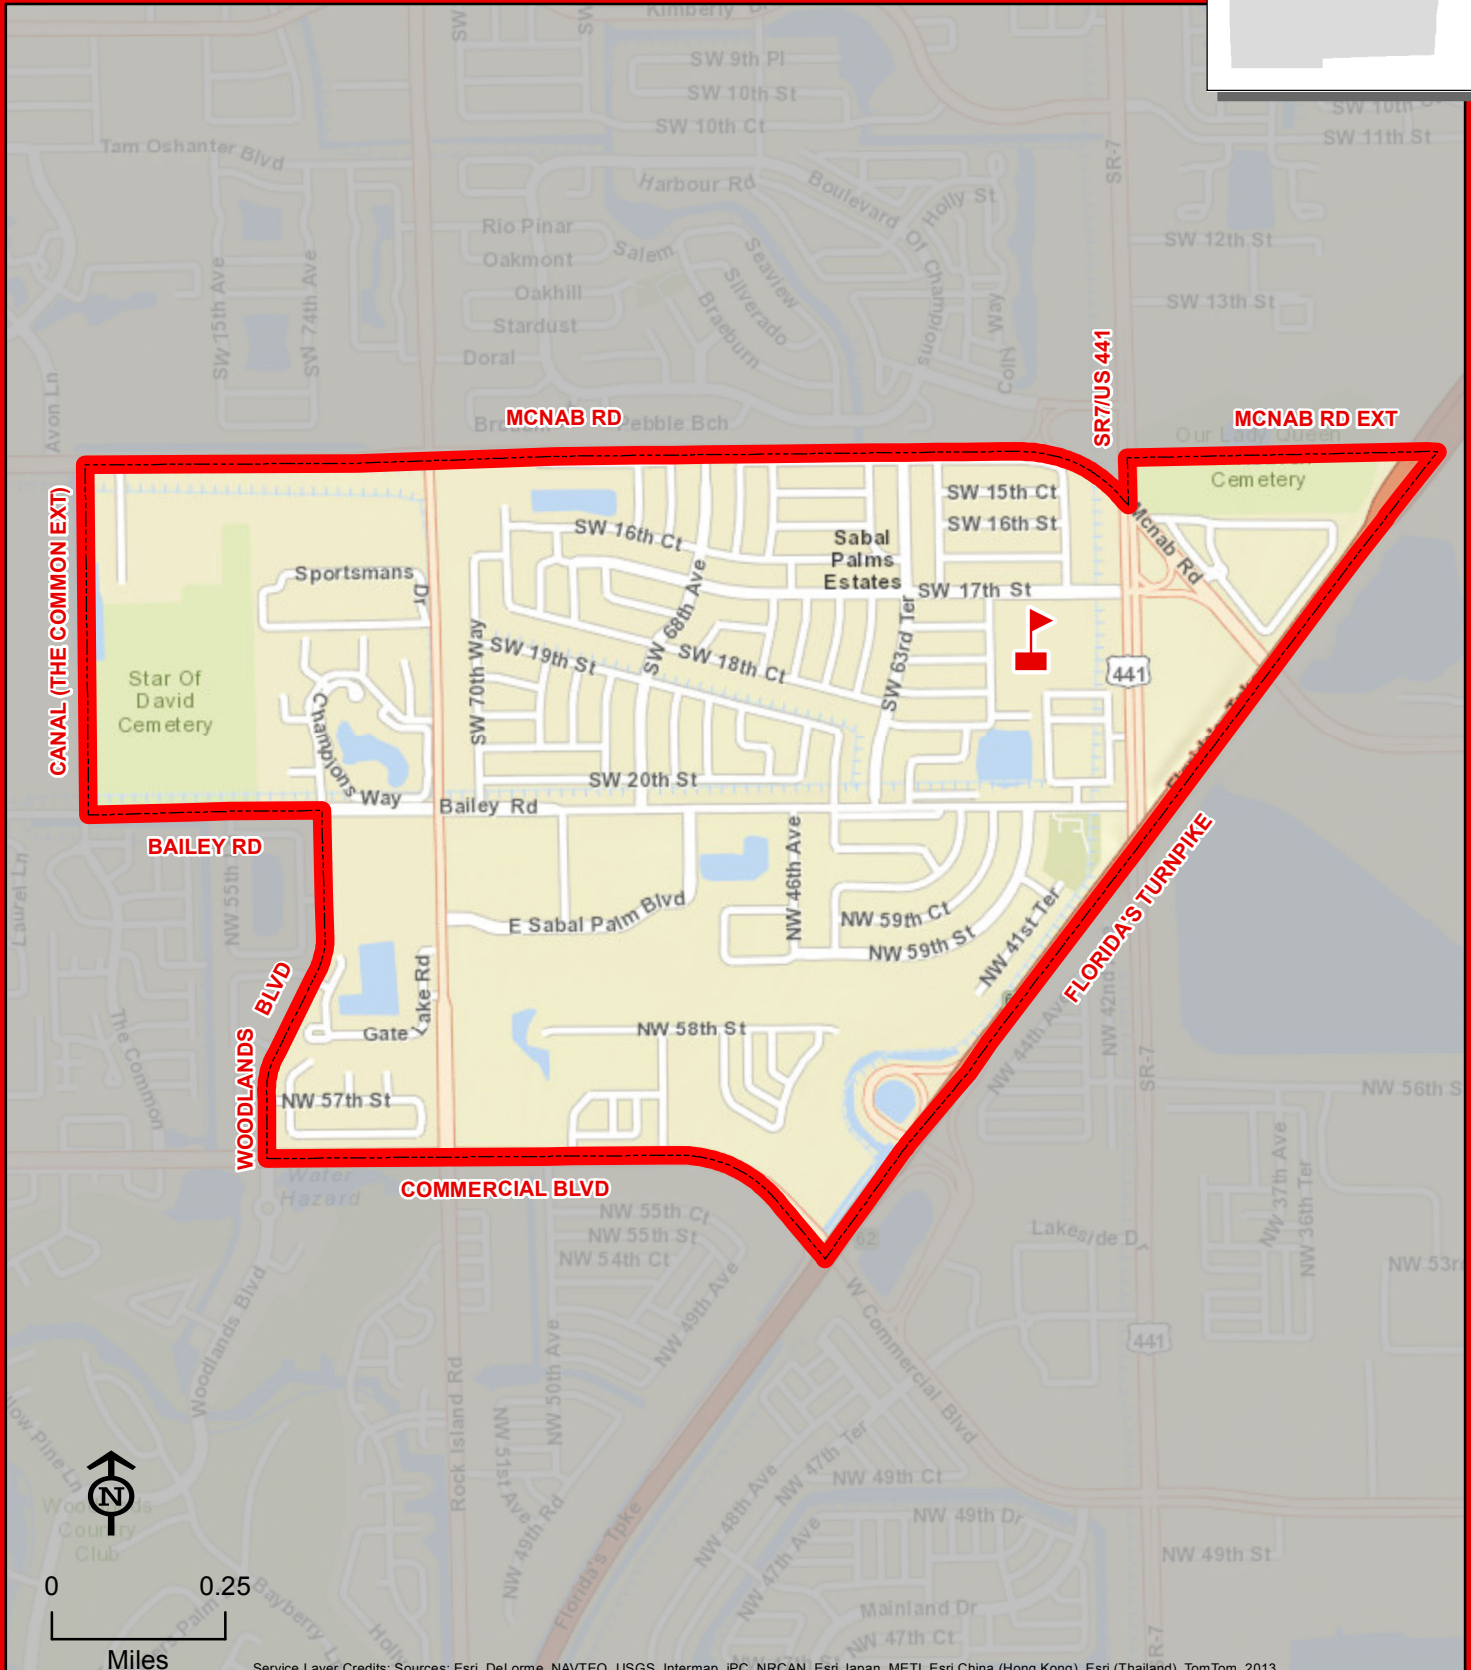

BROADVIEW ELEMENTARY SCHOOL

1800 SW 62 AVENUE
NORTH LAUDERDALE, FLORIDA 33068
754-322-5500

BROADVIEW

Service Layer Credits: Sources: Esri, DeLorme, NAVTEQ, USGS, Intermap, iPC, NRCAN, Esri Japan, METI, Esri China (Hong Kong), Esri (Thailand), TomTom, 2013

THIS MAP IS FOR CONCEPTUAL PURPOSES ONLY AND SHOULD NOT BE USED FOR LEGAL BOUNDARY DETERMINATIONS