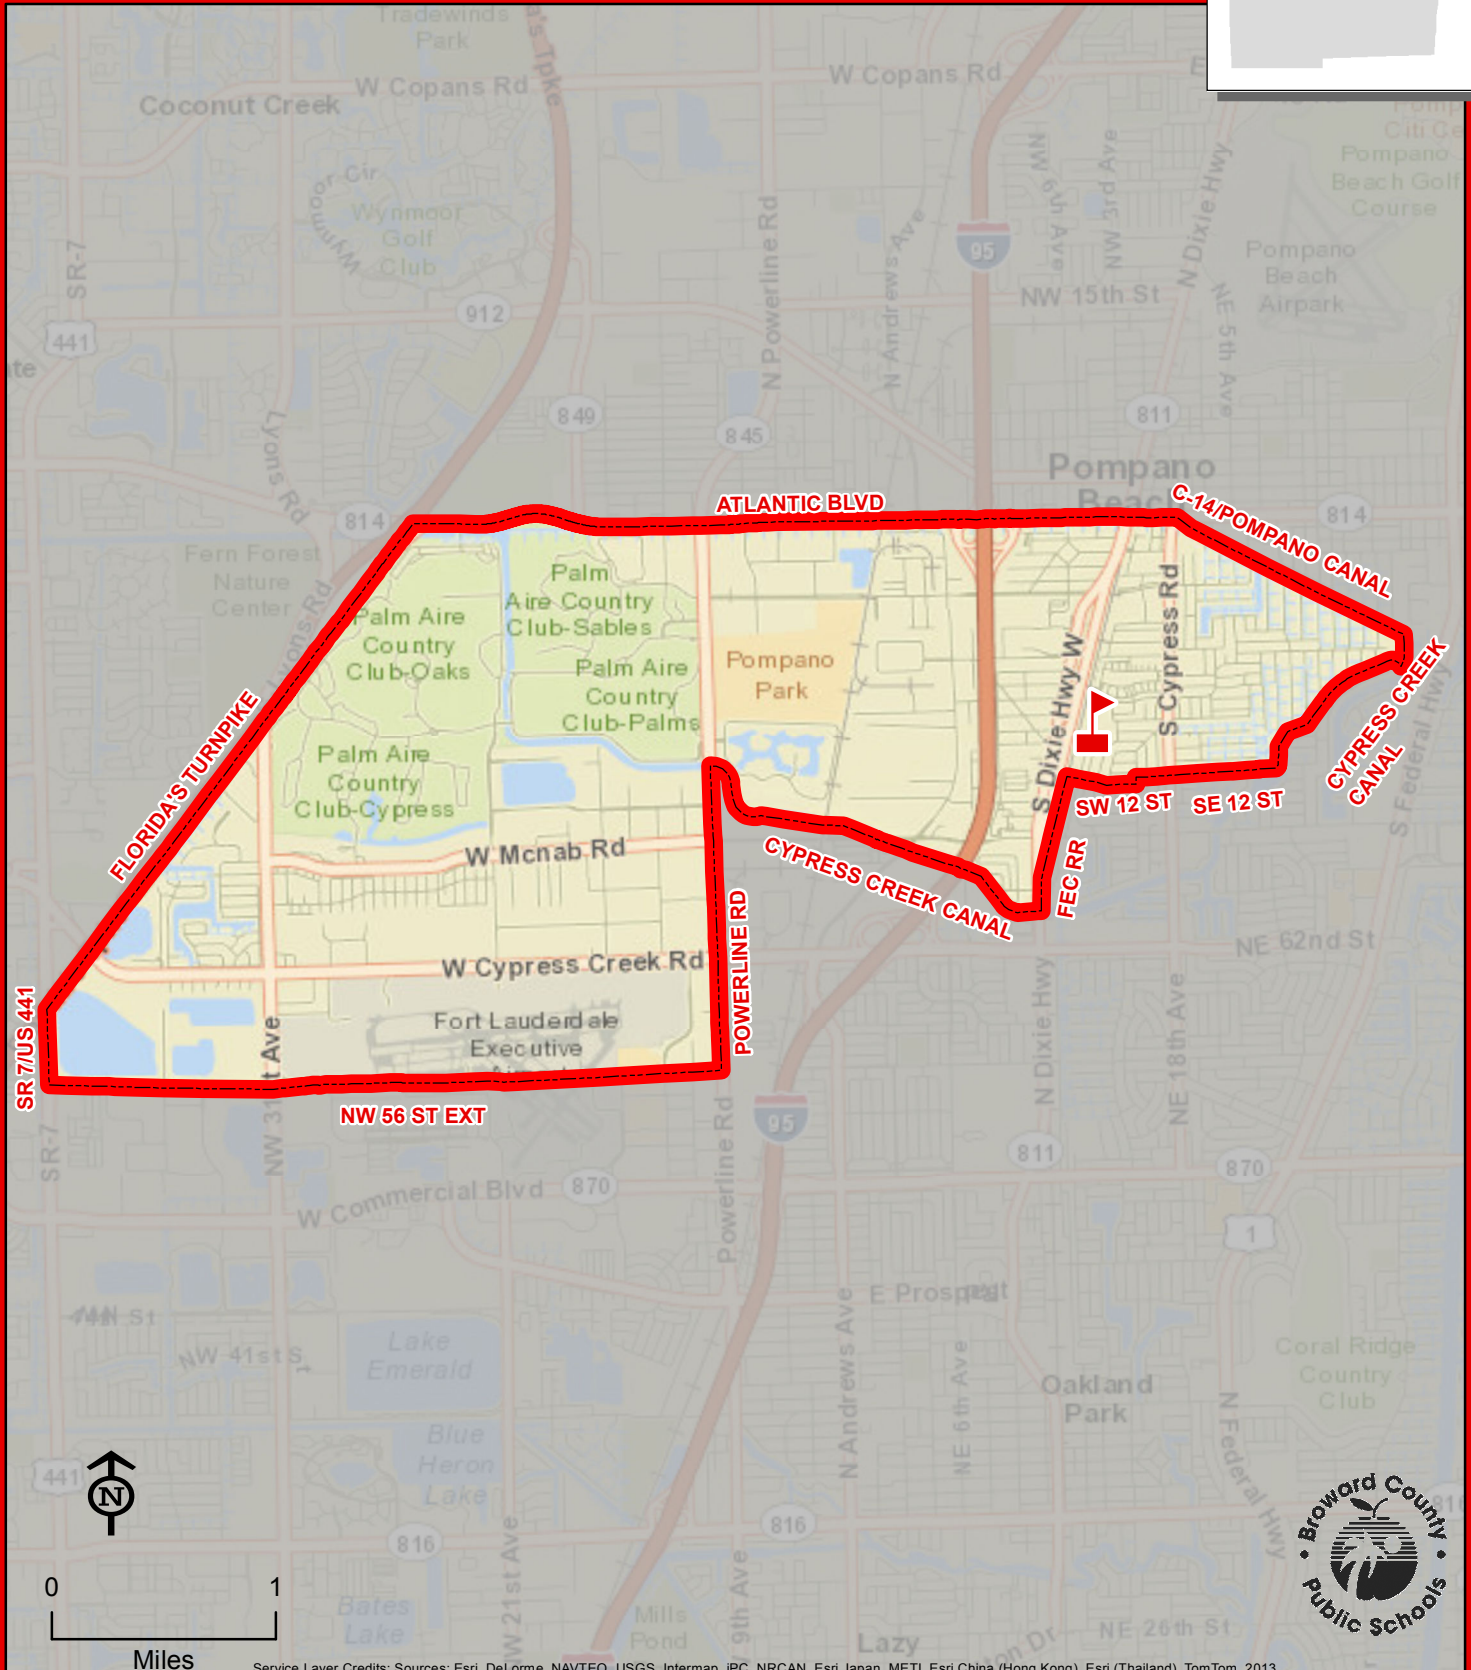

CYPRESS ELEMENTARY SCHOOL

851 SW 3 AVENUE
POMPANO BEACH, FLORIDA 33060
754-322-6050

CYPRESS

THIS MAP IS FOR CONCEPTUAL PURPOSES ONLY AND SHOULD NOT BE USED FOR LEGAL BOUNDARY DETERMINATIONS