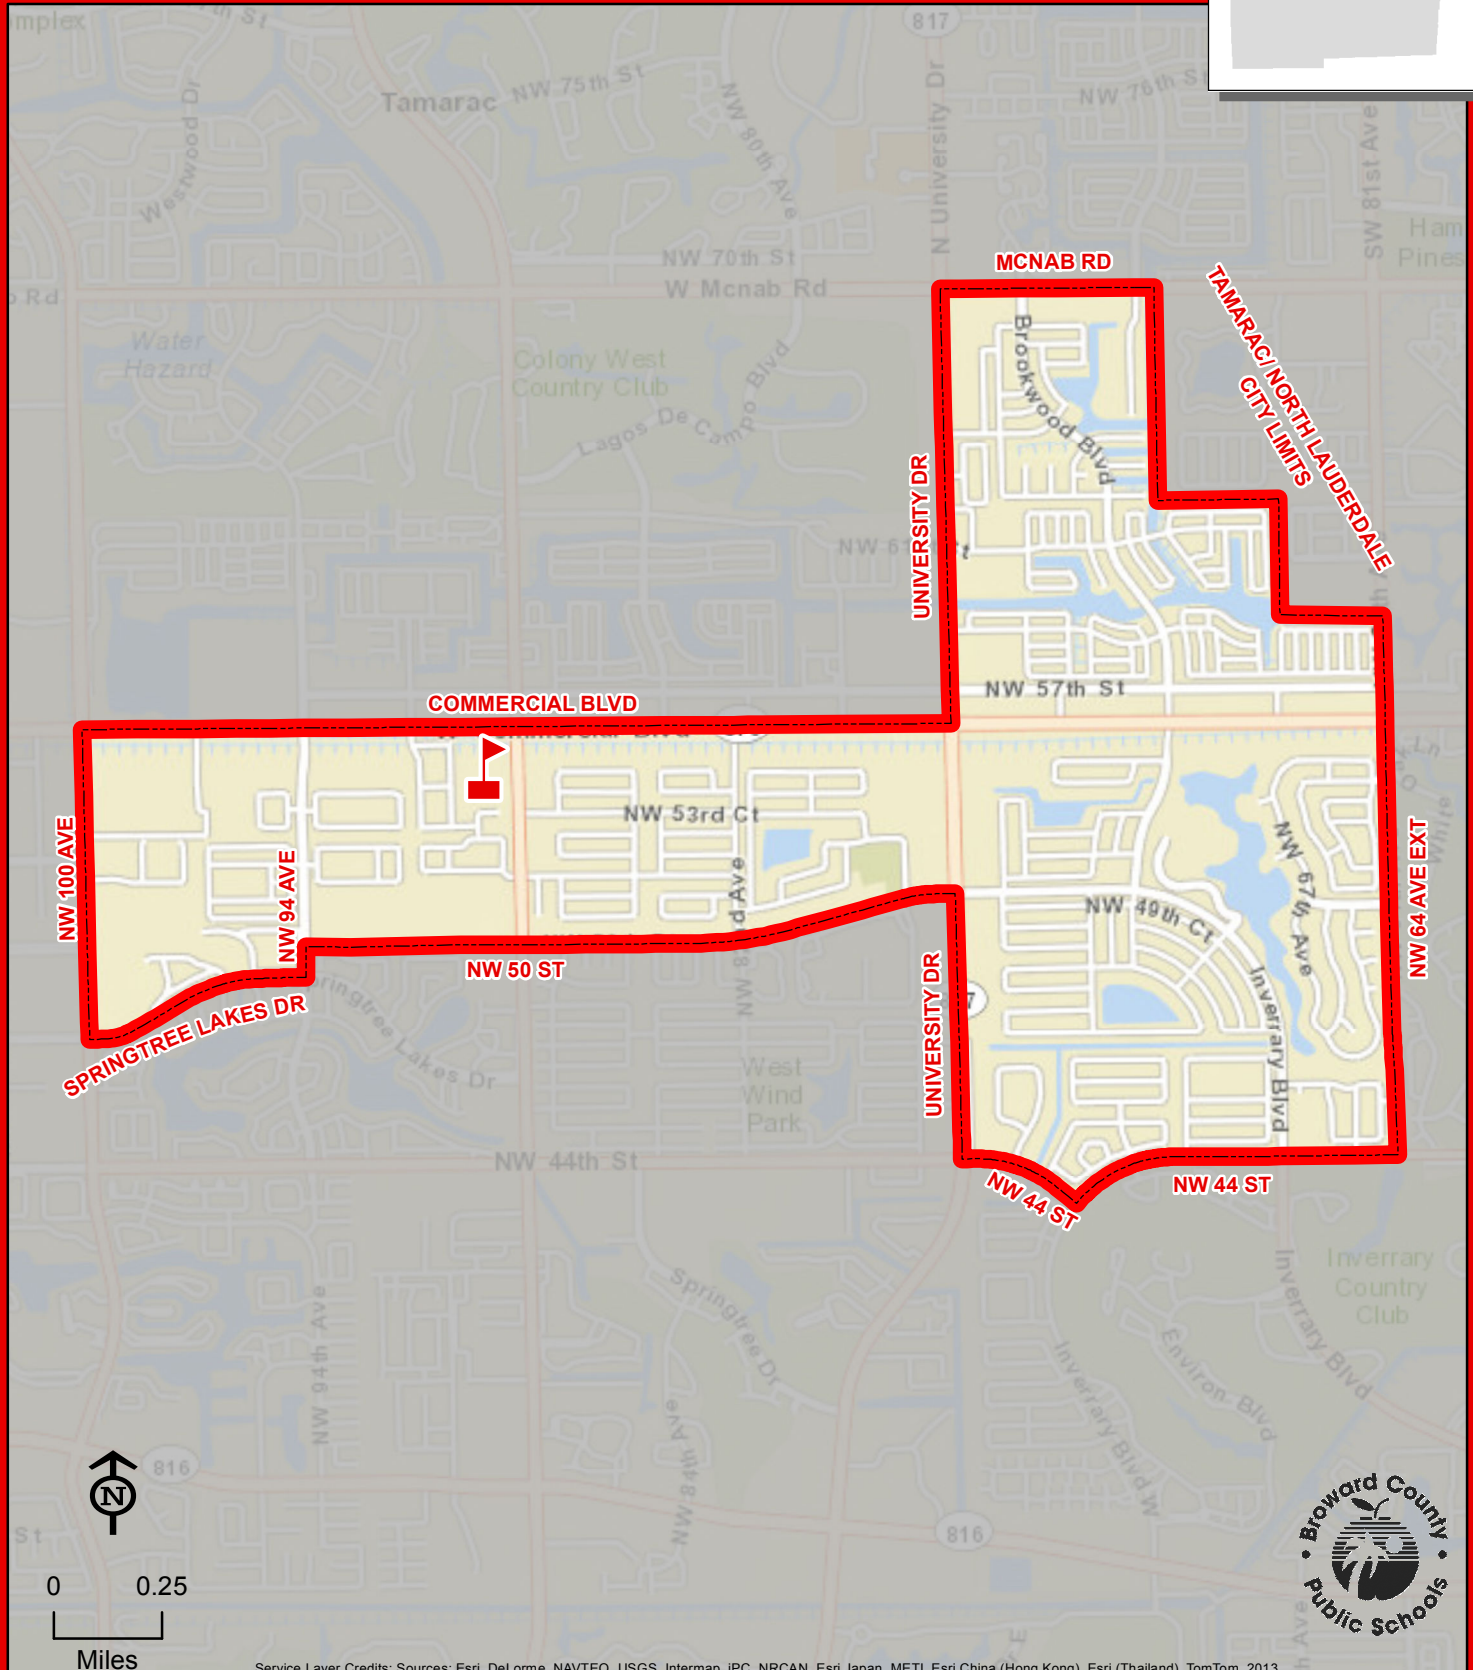

DISCOVERY ELEMENTARY SCHOOL

8800 NW 54 COURT
SUNRISE, FLORIDA 33351
754-322-9100

DISCOVERY

THIS MAP IS FOR CONCEPTUAL PURPOSES ONLY AND SHOULD NOT BE USED FOR LEGAL BOUNDARY DETERMINATIONS