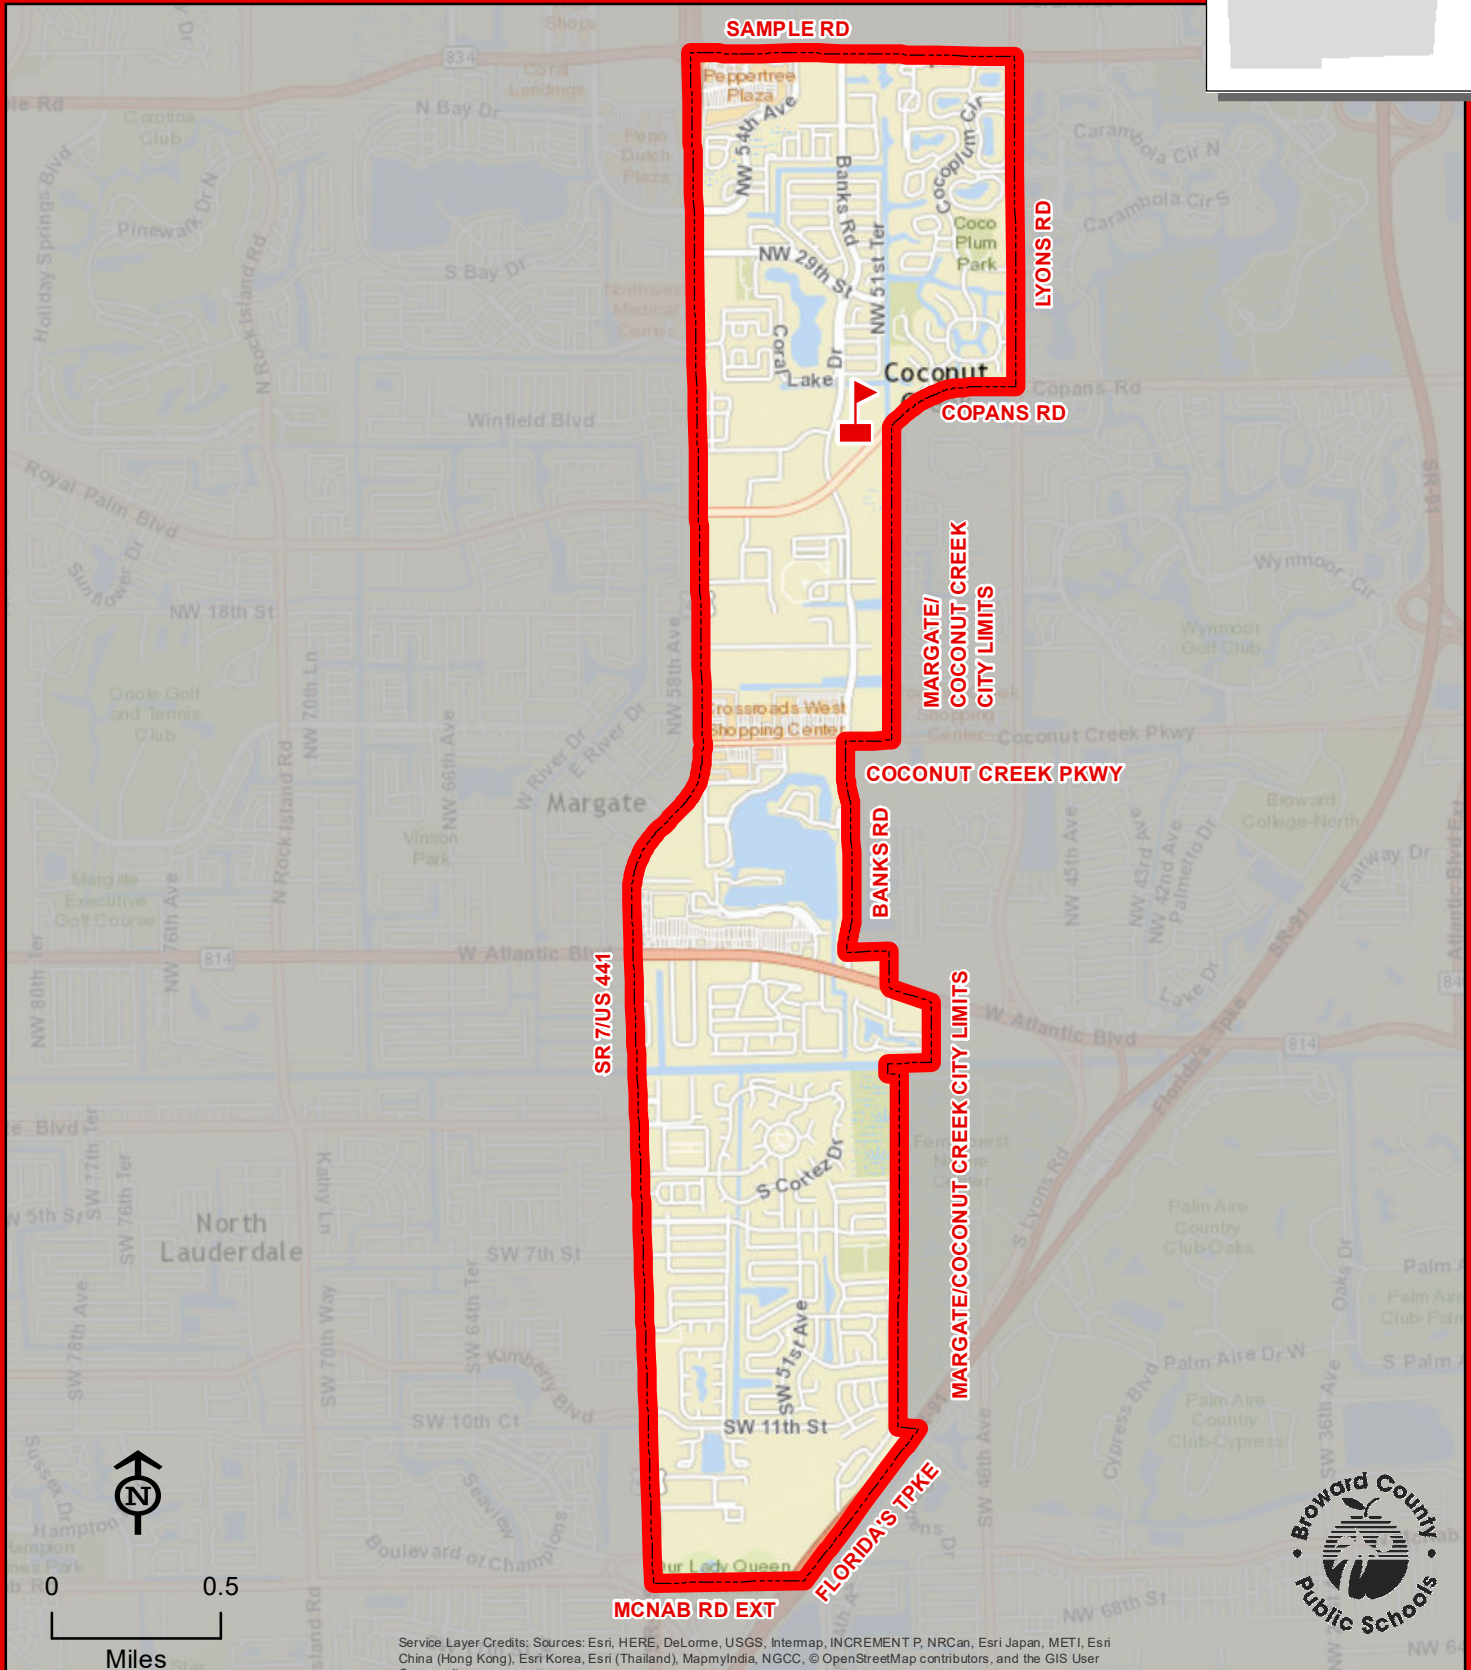

LIBERTY ELEMENTARY SCHOOL

2450 BANKS ROAD
MARGATE, FLORIDA 33063
754-322-6750

Magnet School

LIBERTY

THIS MAP IS FOR CONCEPTUAL PURPOSES ONLY AND SHOULD NOT BE USED FOR LEGAL BOUNDARY DETERMINATIONS