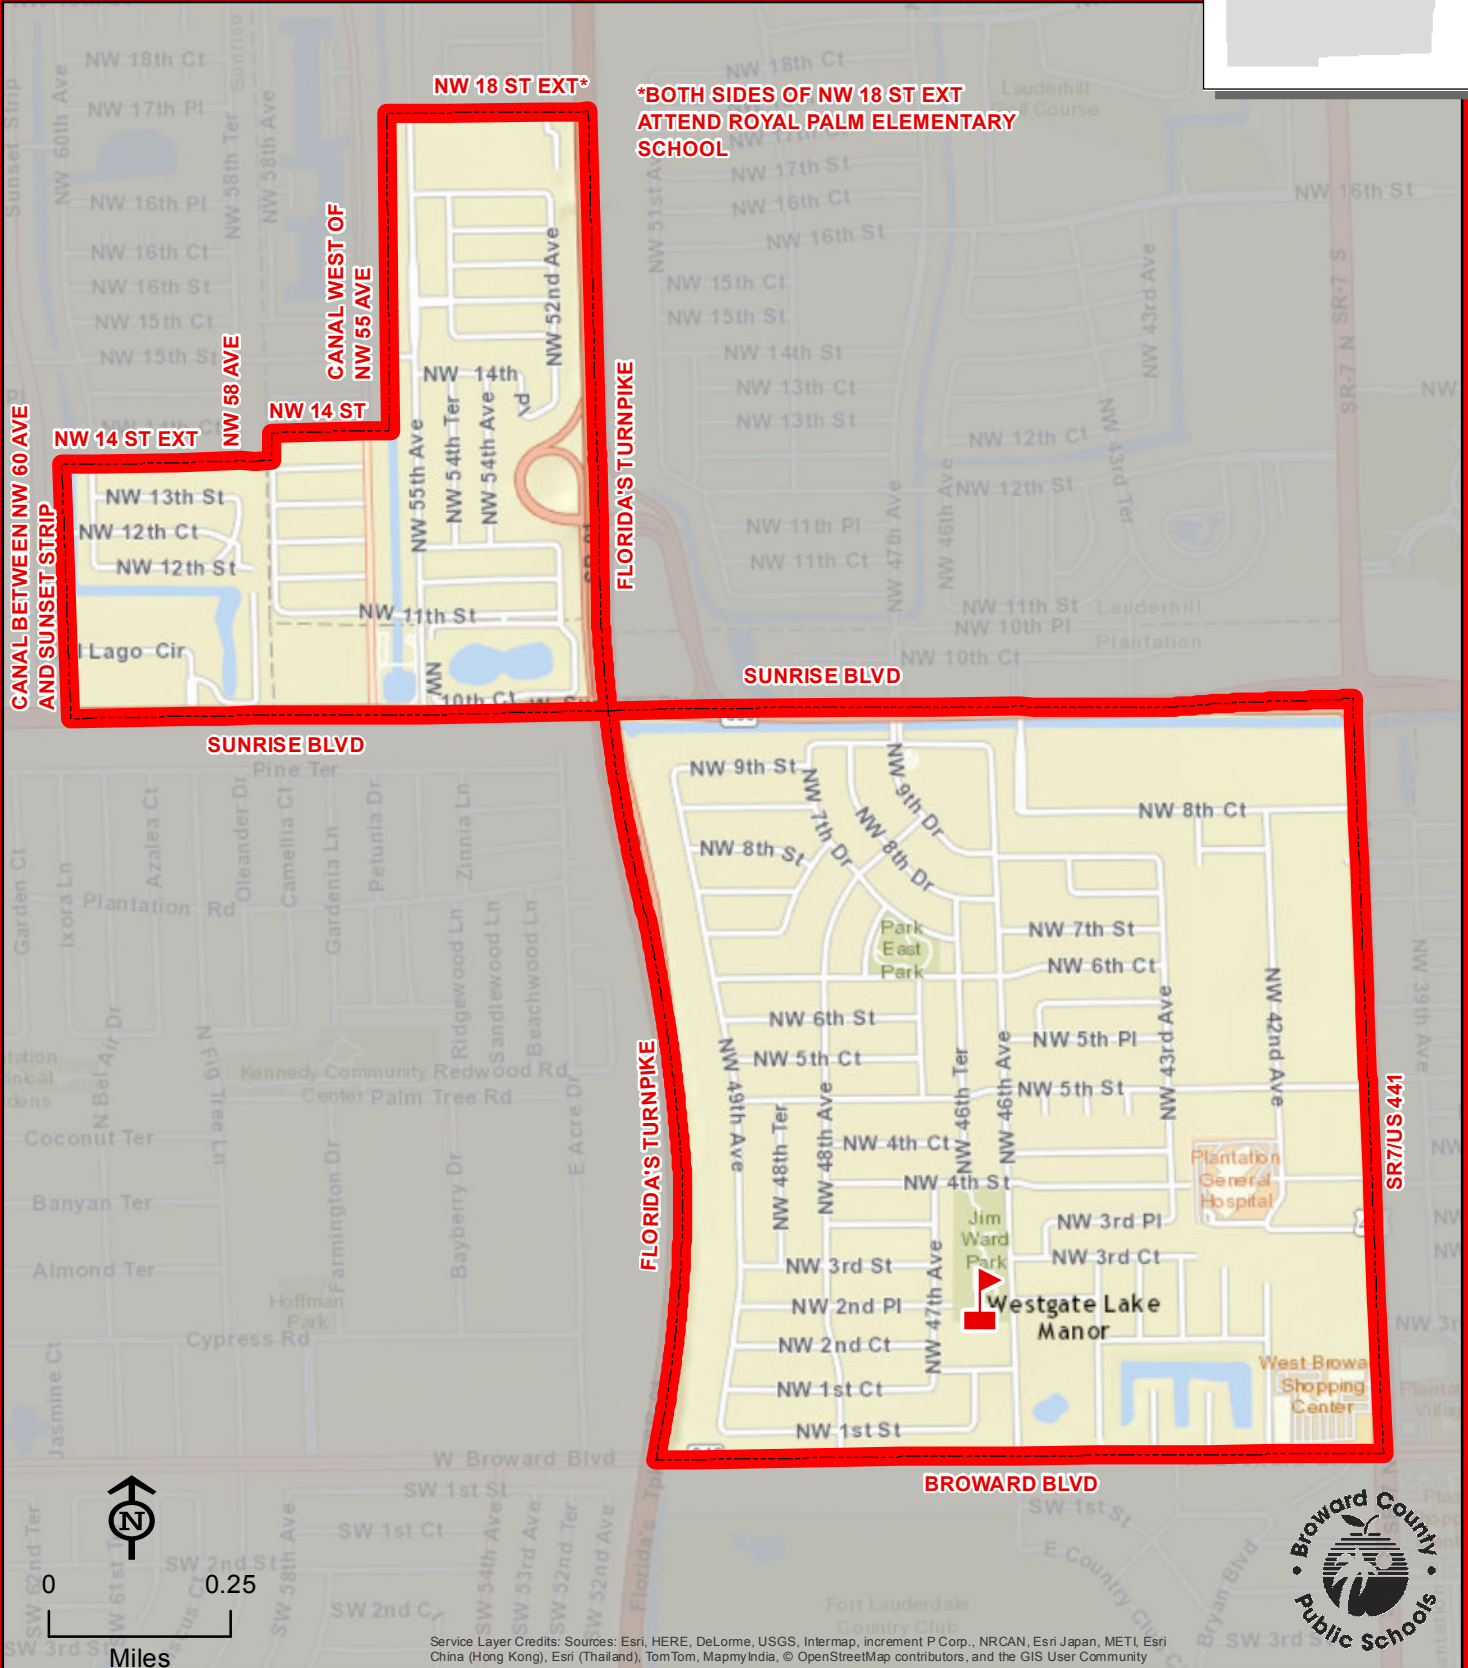

# PLANTATION ELEMENTARY SCHOOL

651 NW 42 AVENUE  
PLANTATION, FLORIDA 33317  
754-322-8000

Magnet School

PLANTATION

THIS MAP IS FOR CONCEPTUAL PURPOSES ONLY AND SHOULD NOT BE USED FOR LEGAL BOUNDARY DETERMINATIONS