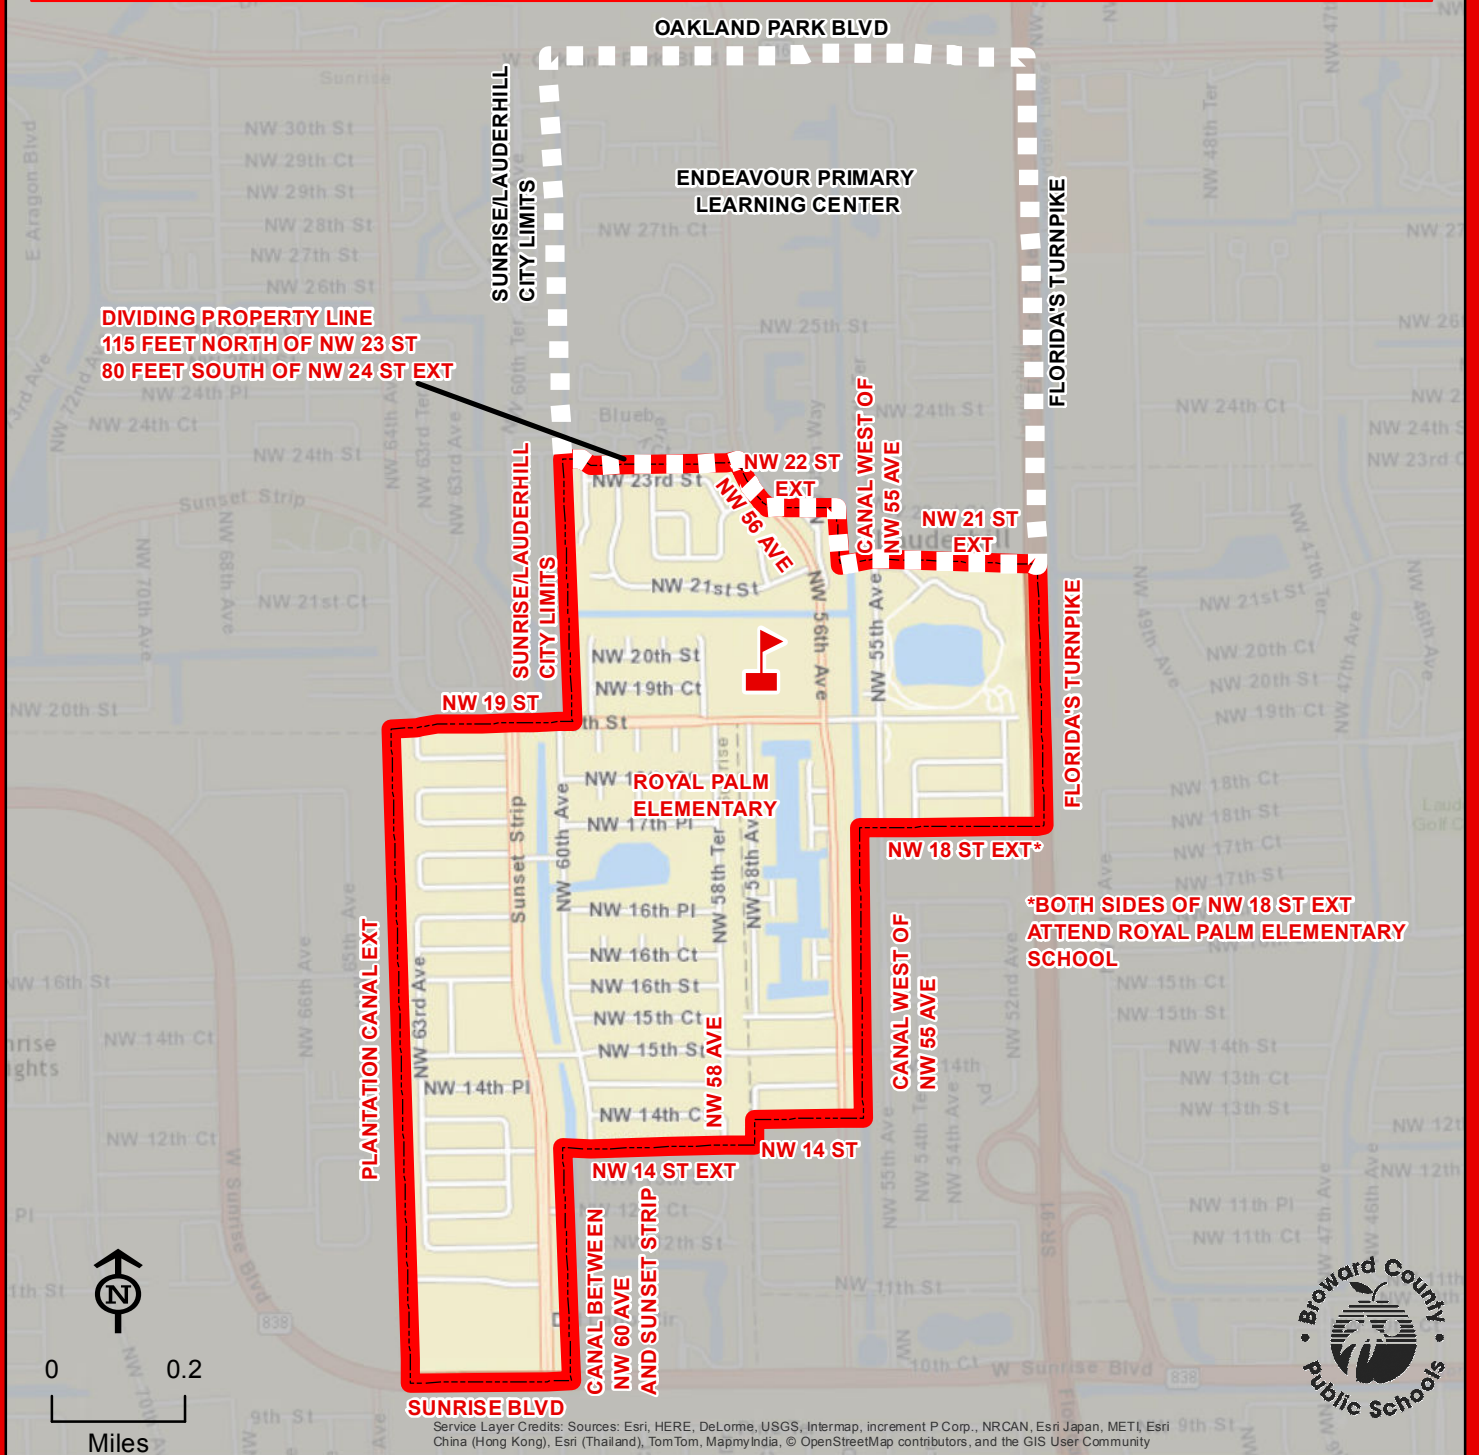

ROYAL PALM ELEMENTARY SCHOOL

1951 NW 56 AVENUE
 LAUDERHILL, FLORIDA 33313
 754-322-8350

Magnet School

Kindergarten through third grade students residing within the Endeavour Primary Learning Center attendance area attend Endeavour Primary Learning Center. Fourth and fifth grade students residing within the Endeavour Primary Learning Center attendance area attend Royal Palm Elementary School.

ROYAL PALM

THIS MAP IS FOR CONCEPTUAL PURPOSES ONLY AND SHOULD NOT BE USED FOR LEGAL BOUNDARY DETERMINATIONS