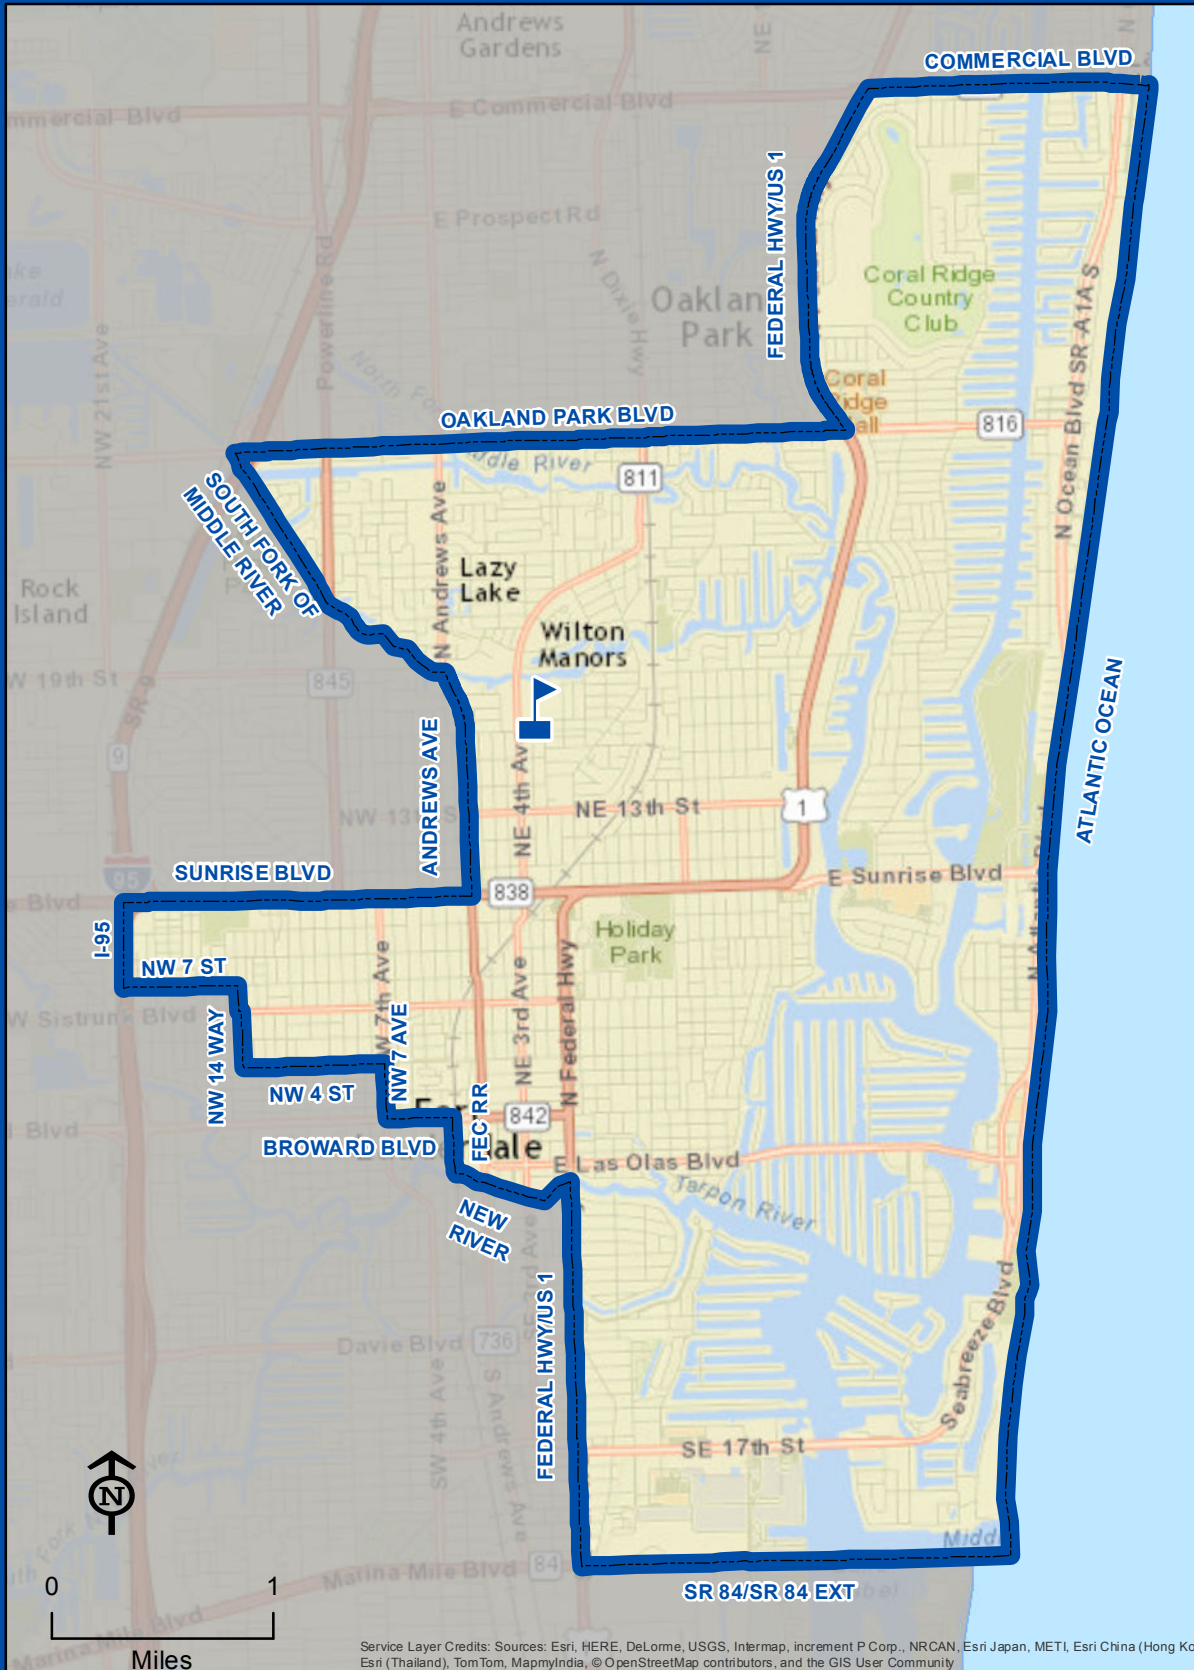

# FORT LAUDERDALE HIGH SCHOOL

1600 NE 4 AVENUE  
FORT LAUDERDALE, FLORIDA 33305  
754-322-1100

Magnet School

FORT LAUDERDALE

Service Layer Credits: Sources: Esri, HERE, DeLorme, USGS, Intermap, increment P Corp., NRCAN, Esri Japan, METI, Esri China (Hong Kong), Esri (Thailand), TomTom, MapmyIndia, © OpenStreetMap contributors, and the GIS User Community

THIS MAP IS FOR CONCEPTUAL PURPOSES ONLY AND SHOULD NOT BE USED FOR LEGAL BOUNDARY DETERMINATIONS