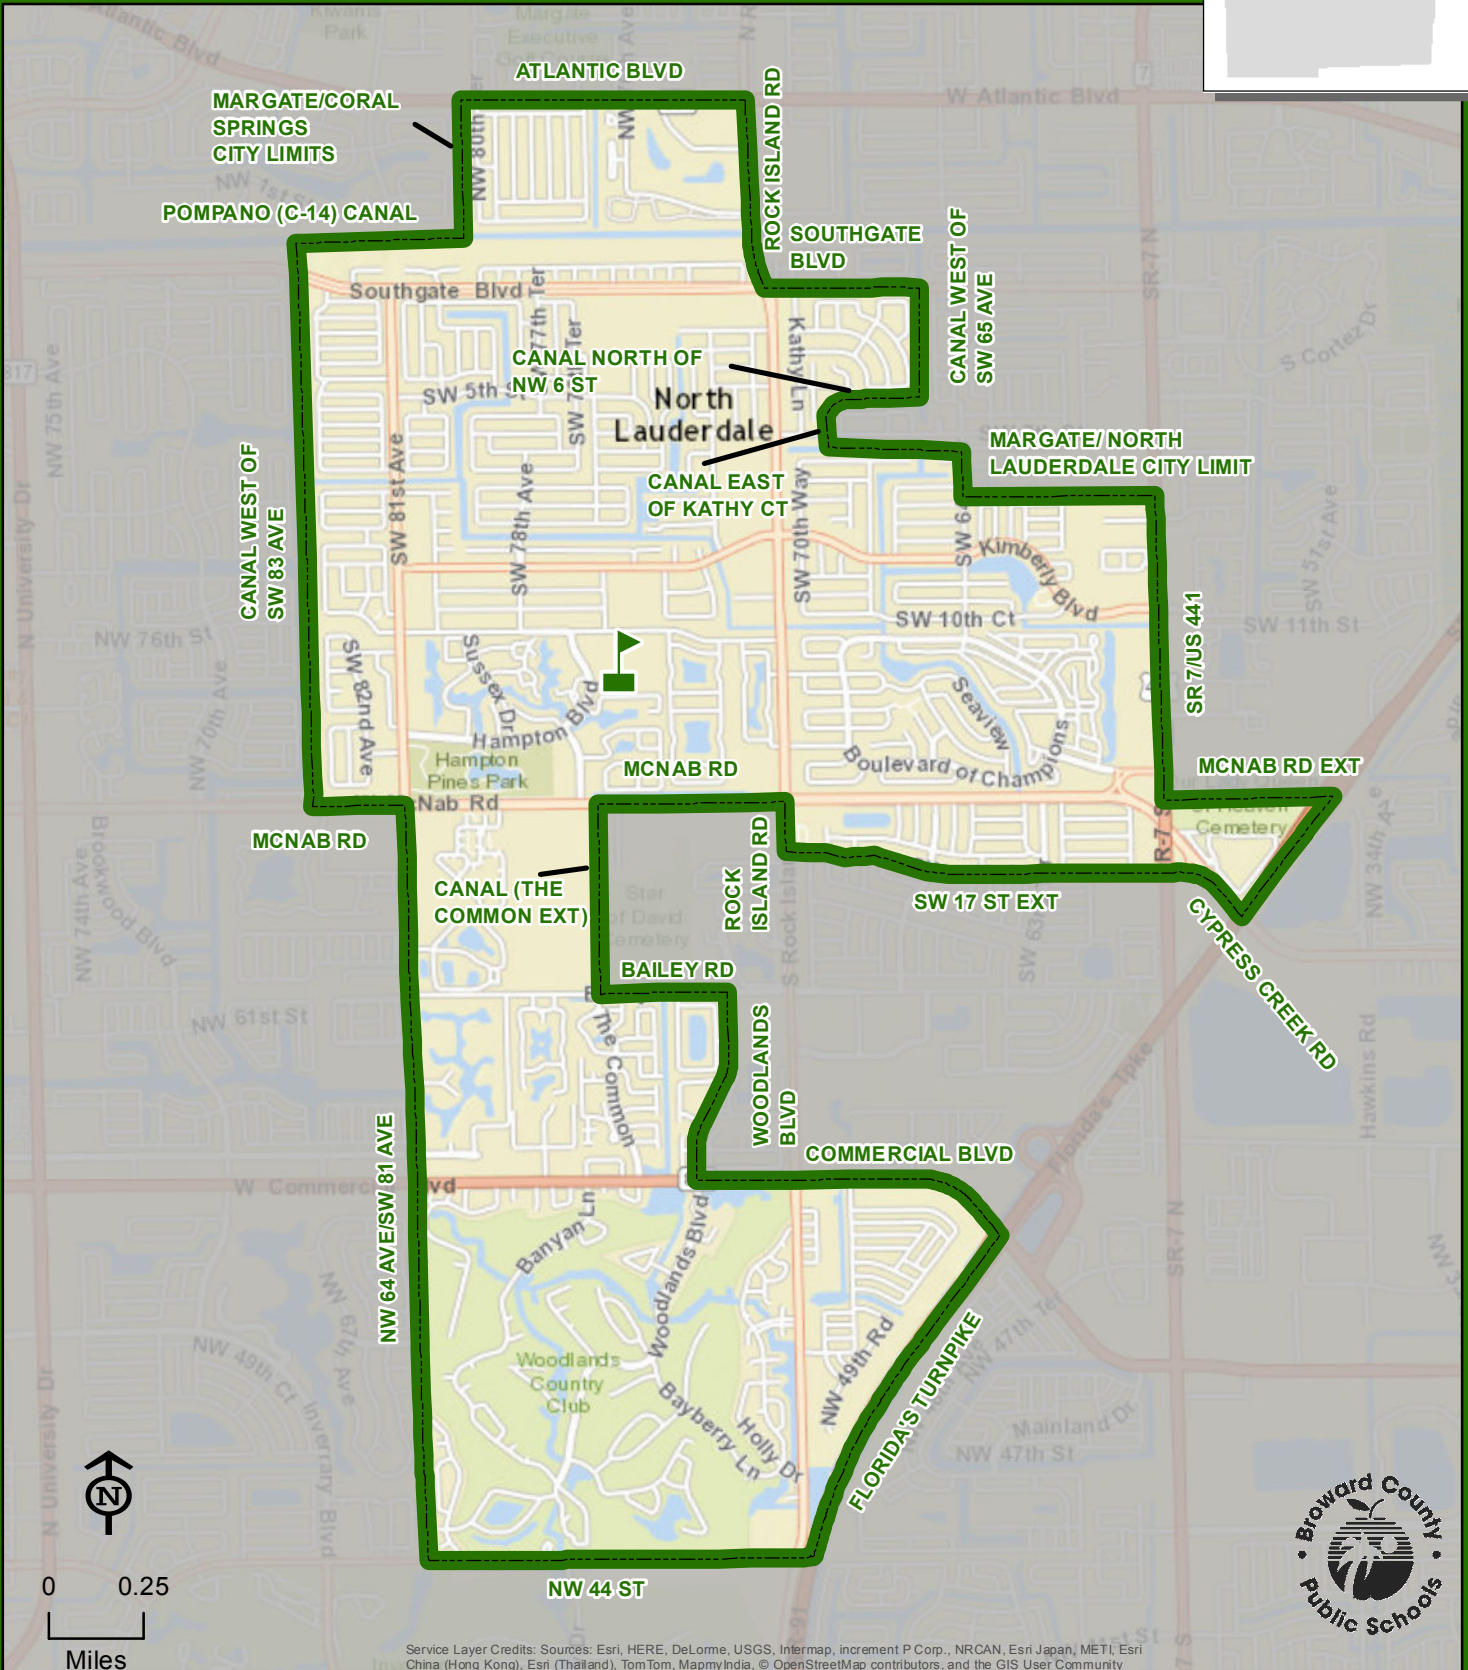

# SILVER LAKES MIDDLE SCHOOL

7600 TAM O'SHANTER BOULEVARD  
 NORTH LAUDERDALE, FLORIDA 33068  
 754-322-4600

Magnet School

SILVER LAKES

Service Layer Credits: Sources: Esri, HERE, DeLorme, USGS, Intermap, increment P Corp., NRCAN, Esri Japan, METI, Esri China (Hong Kong), Esri (Thailand), TomTom, MapnyIndia, © OpenStreetMap contributors, and the GIS User Community

THIS MAP IS FOR CONCEPTUAL PURPOSES ONLY AND SHOULD NOT BE USED FOR LEGAL BOUNDARY DETERMINATIONS