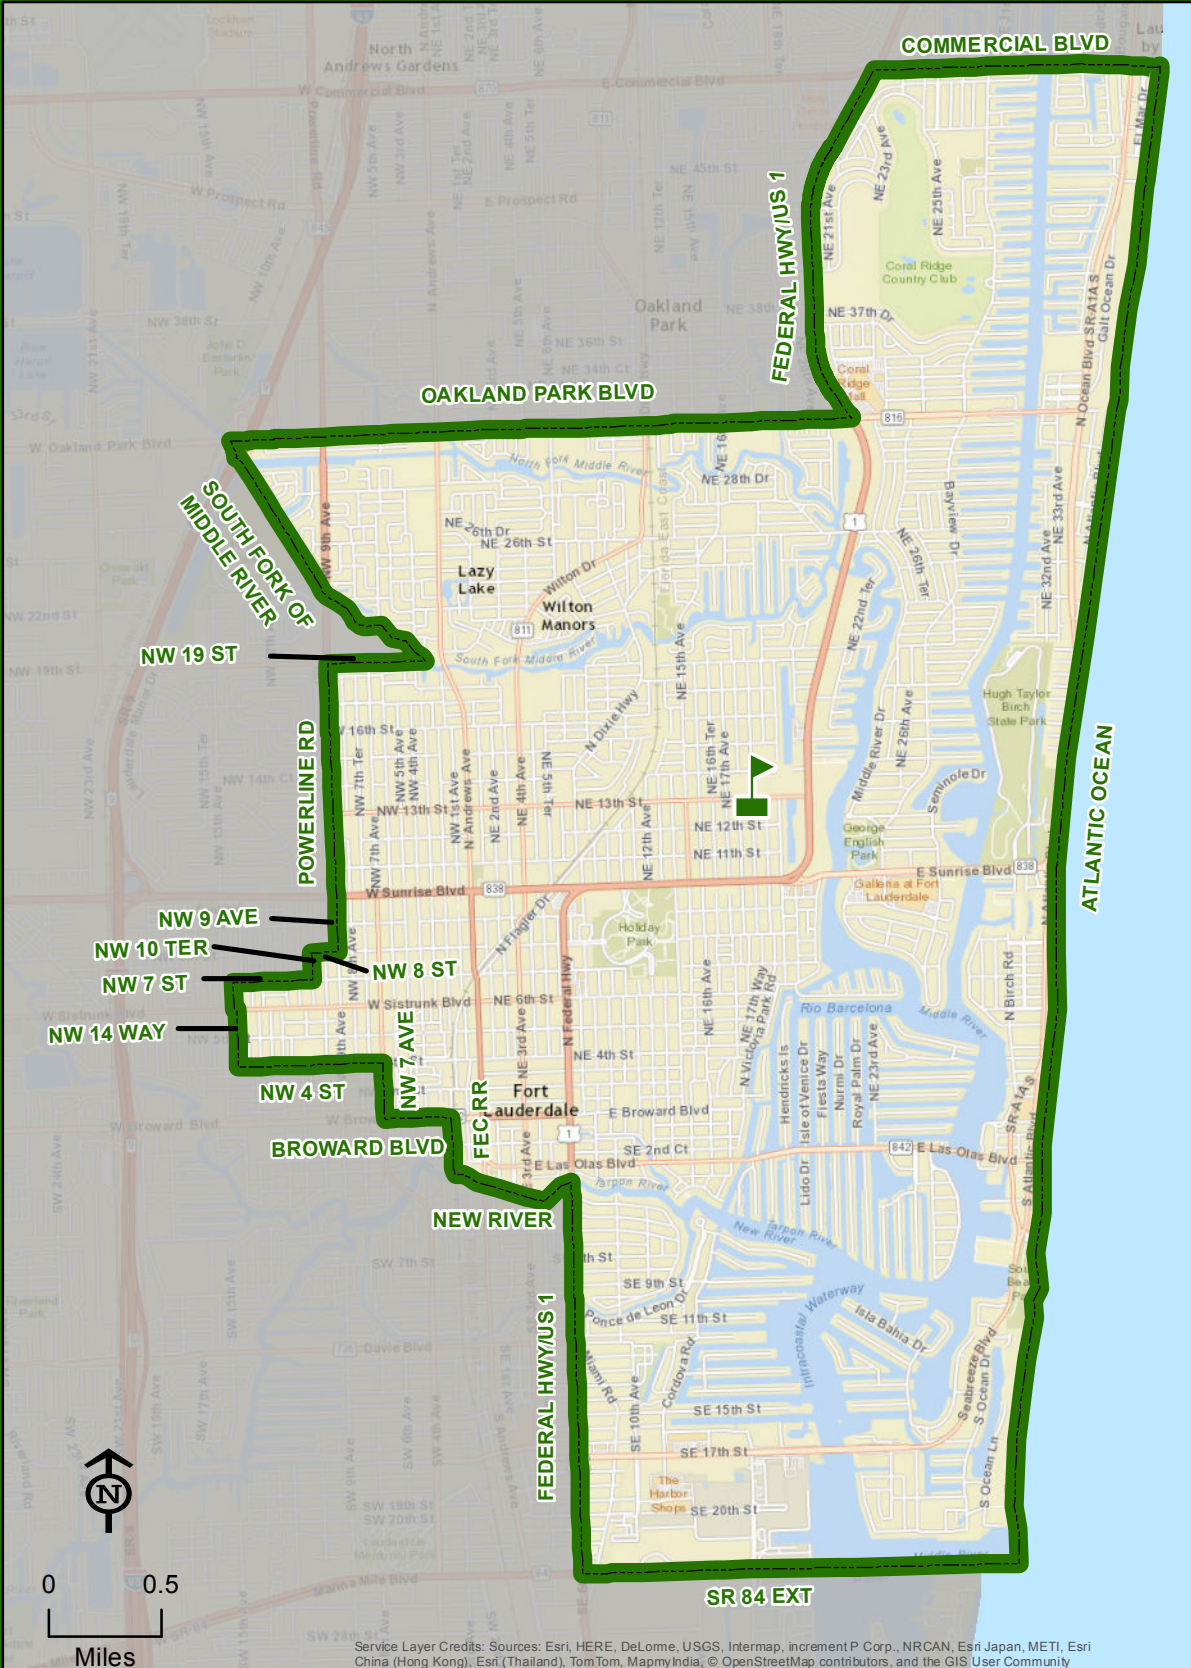

SUNRISE MIDDLE SCHOOL

1750 NE 14 STREET
FORT LAUDERDALE, FLORIDA 33304
754-322-4700

Magnet School

SUNRISE

THIS MAP IS FOR CONCEPTUAL PURPOSES ONLY AND SHOULD NOT BE USED FOR LEGAL BOUNDARY DETERMINATIONS