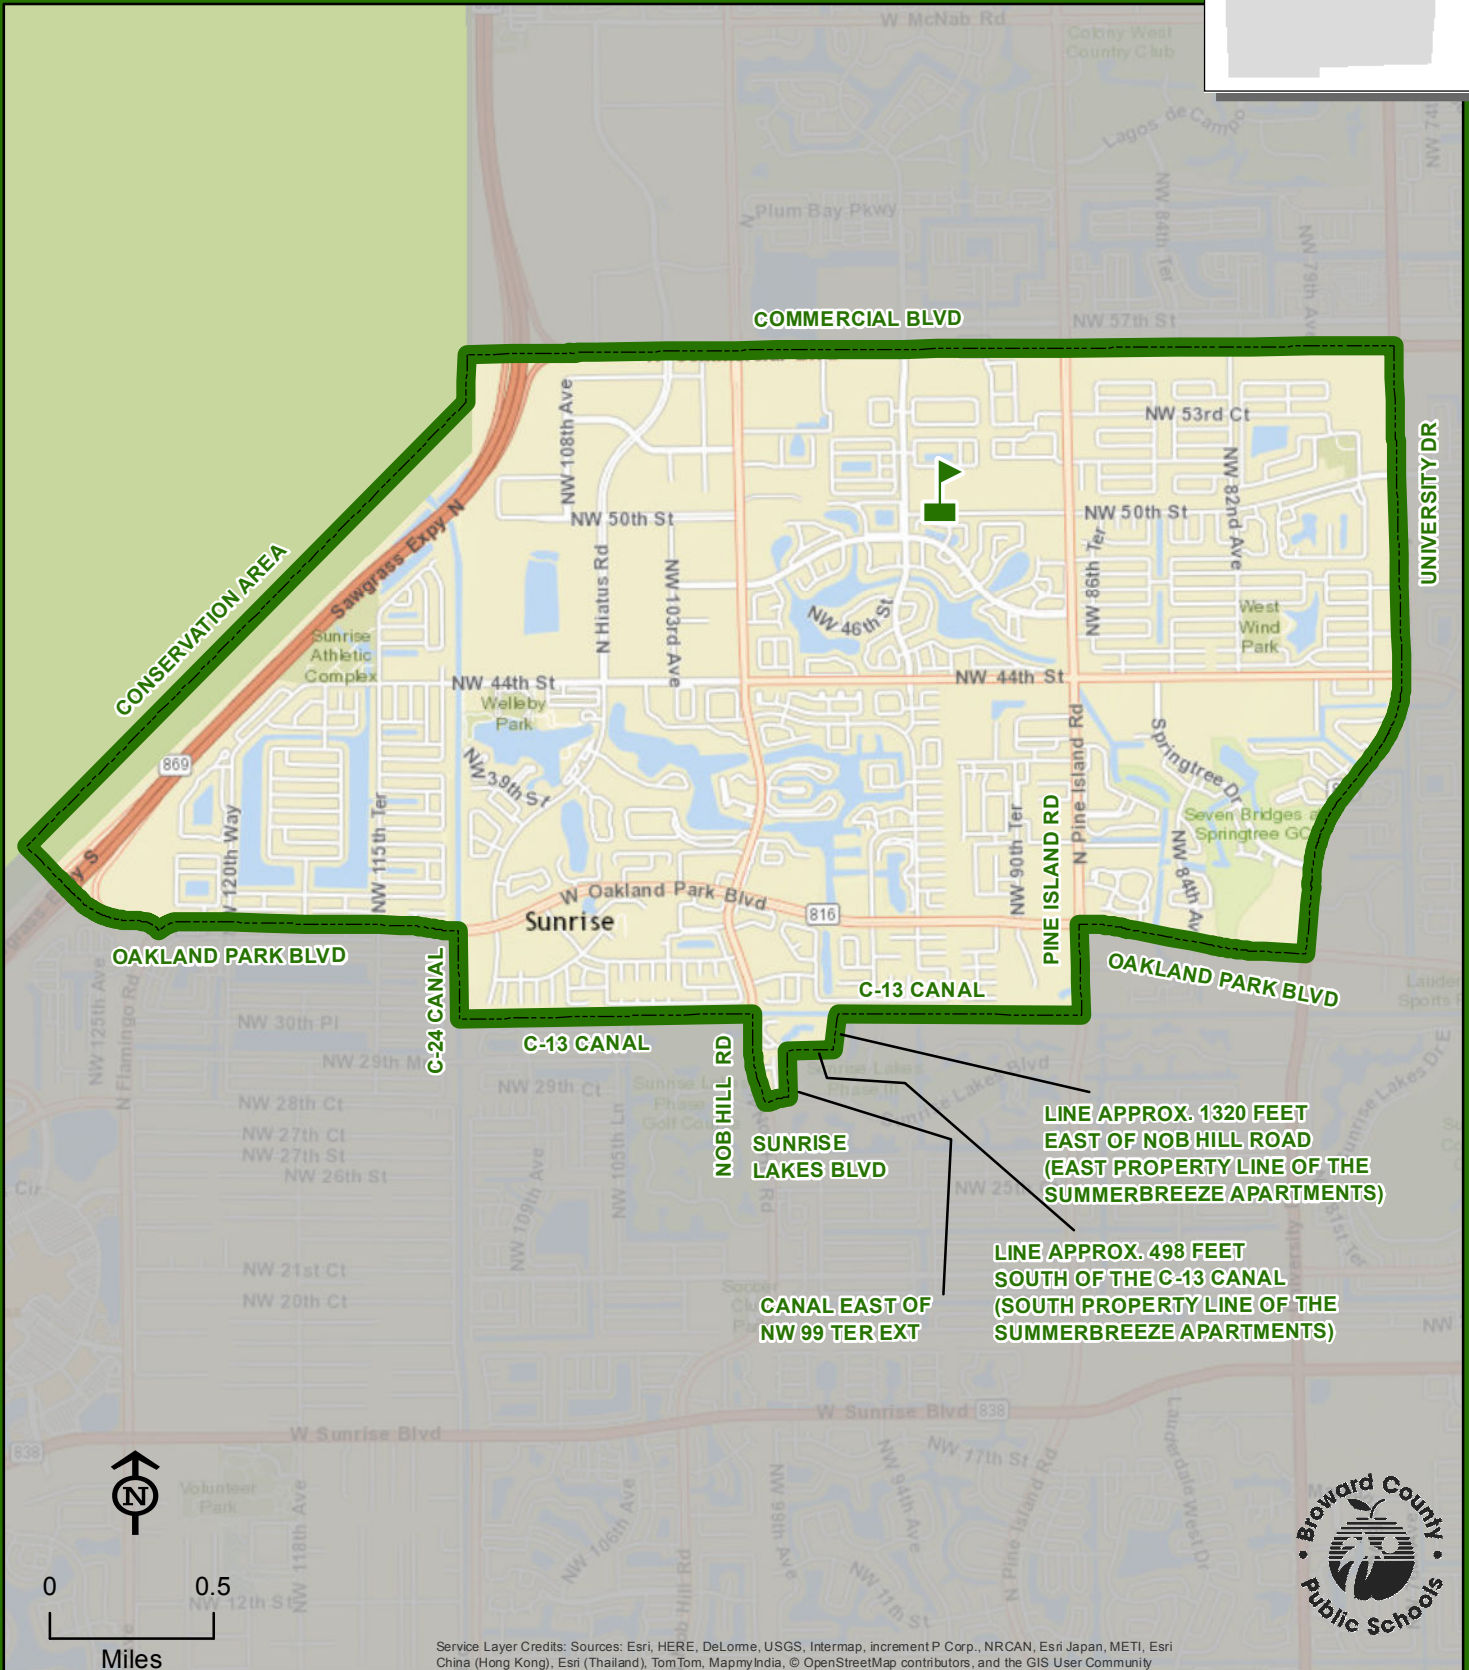

WESTPINE MIDDLE SCHOOL

9393 NW 50 STREET
SUNRISE, FLORIDA 33351
754-322-4900

Innovative Program

WESTPINE

Service Layer Credits: Sources: Esri, HERE, DeLorme, USGS, Intermap, increment P Corp., NRCAN, Esri Japan, METI, Esri China (Hong Kong), Esri (Thailand), TomTom, MapmyIndia, © OpenStreetMap contributors, and the GIS User Community

THIS MAP IS FOR CONCEPTUAL PURPOSES ONLY AND SHOULD NOT BE USED FOR LEGAL BOUNDARY DETERMINATIONS