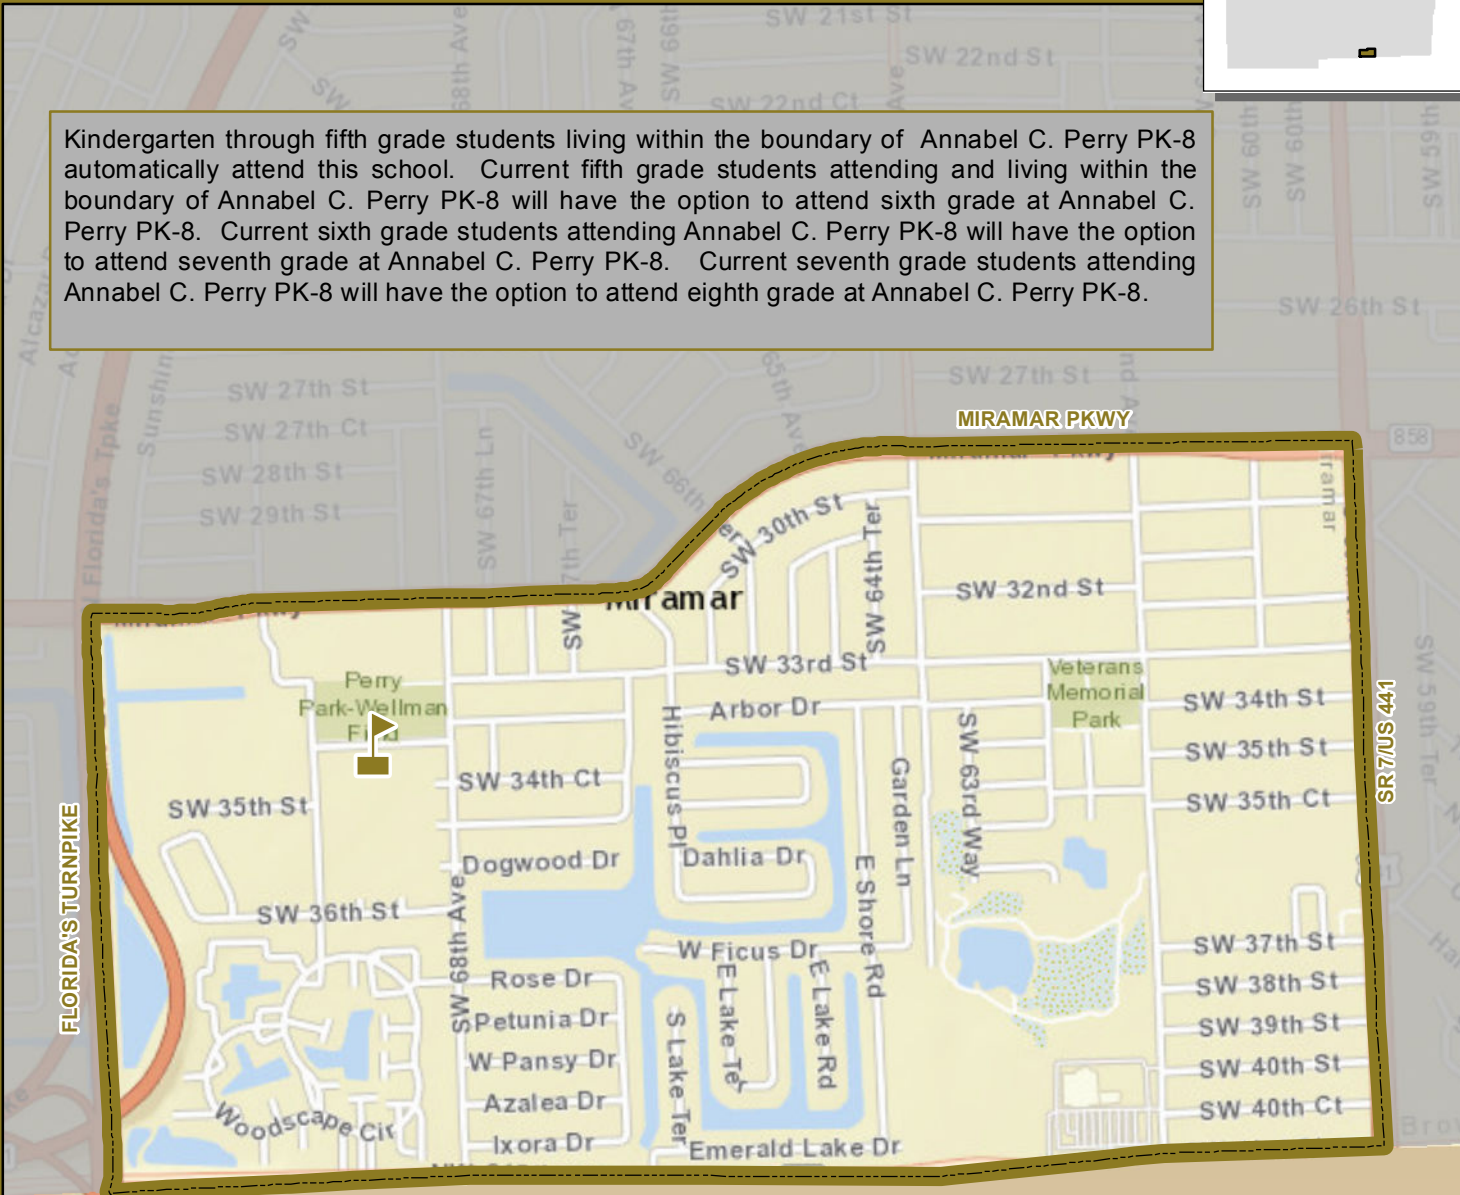

PERRY, ANNABEL C. PK-8

6850 SW 34 STREET
MIRAMAR, FLORIDA 33023
754-323-7050

Innovative Program

Kindergarten through fifth grade students living within the boundary of Annabel C. Perry PK-8 automatically attend this school. Current fifth grade students attending and living within the boundary of Annabel C. Perry PK-8 will have the option to attend sixth grade at Annabel C. Perry PK-8. Current sixth grade students attending Annabel C. Perry PK-8 will have the option to attend seventh grade at Annabel C. Perry PK-8. Current seventh grade students attending Annabel C. Perry PK-8 will have the option to attend eighth grade at Annabel C. Perry PK-8.

FLORIDA'S TURNPIKE

MIRAMAR PKWY

SR 7/US 441

BROWARD/MIAMI-DADE COUNTY LINE

PERRY, ANNABEL C.

Service Layer Credits: Sources: Esri, HERE, DeLorme, USGS, Intermap, increment P Corp., NRCAN, Esri Japan, METI, Esri China (Hong Kong), Esri (Thailand), TomTom, MapmyIndia, © OpenStreetMap contributors, and the GIS User Community

THIS MAP IS FOR CONCEPTUAL PURPOSES ONLY AND SHOULD NOT BE USED FOR LEGAL BOUNDARY DETERMINATIONS