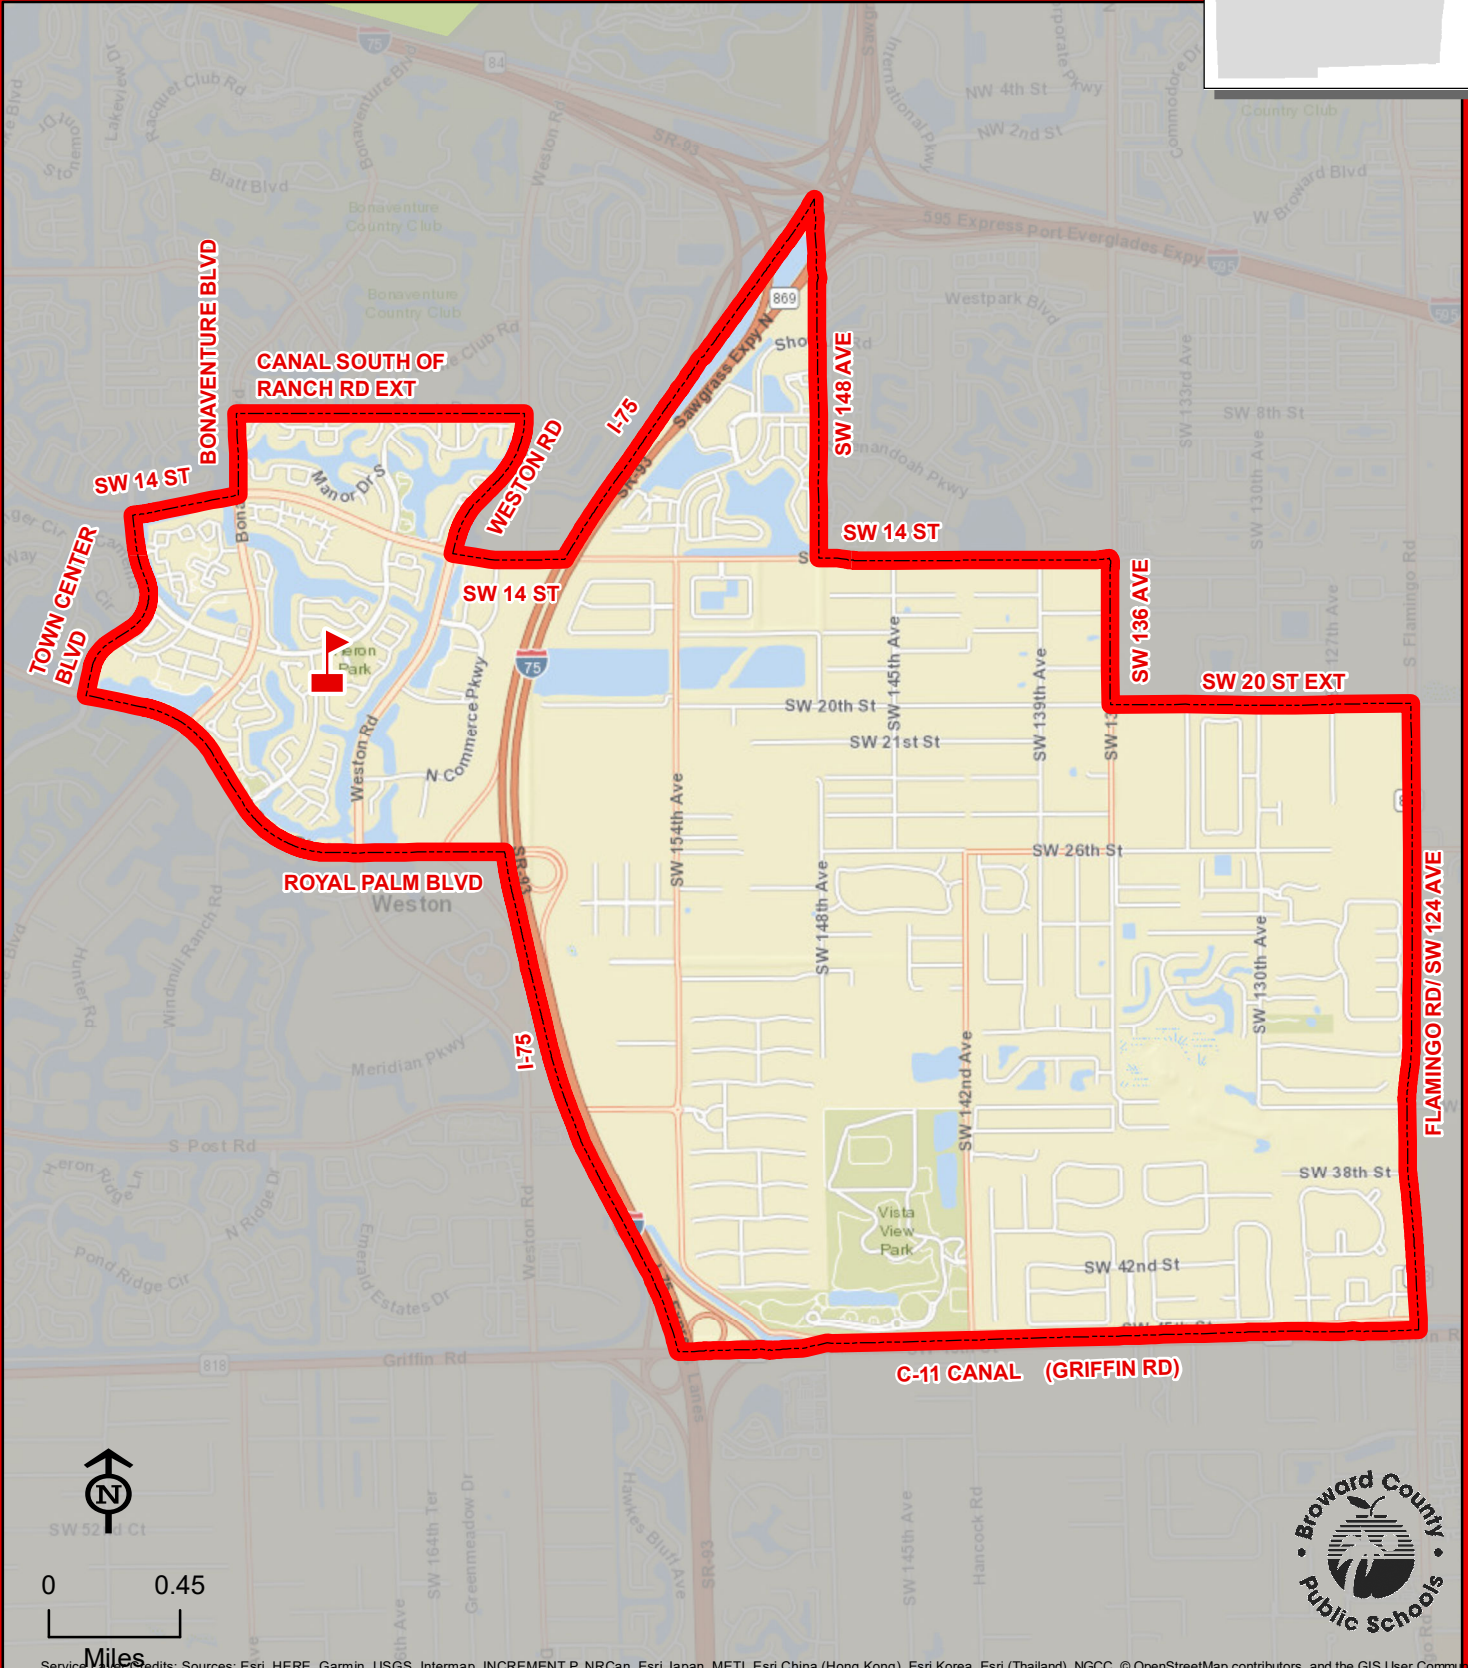

# COUNTRY ISLES ELEMENTARY SCHOOL

2300 COUNTRY ISLES ROAD  
WESTON, FLORIDA 33326  
754-323-5250

COUNTRY ISLES

FLAMINGO RD/ SW 124 AVE

Service Layer Credits: Sources: Esri, HERE, Garmin, USGS, Intermap, INCREMENT P, NRCan, Esri Japan, METI, Esri China (Hong Kong), Esri Korea, Esri (Thailand), NGCC, © OpenStreetMap contributors, and the GIS User Community

THIS MAP IS FOR CONCEPTUAL PURPOSES ONLY AND SHOULD NOT BE USED FOR LEGAL BOUNDARY DETERMINATIONS