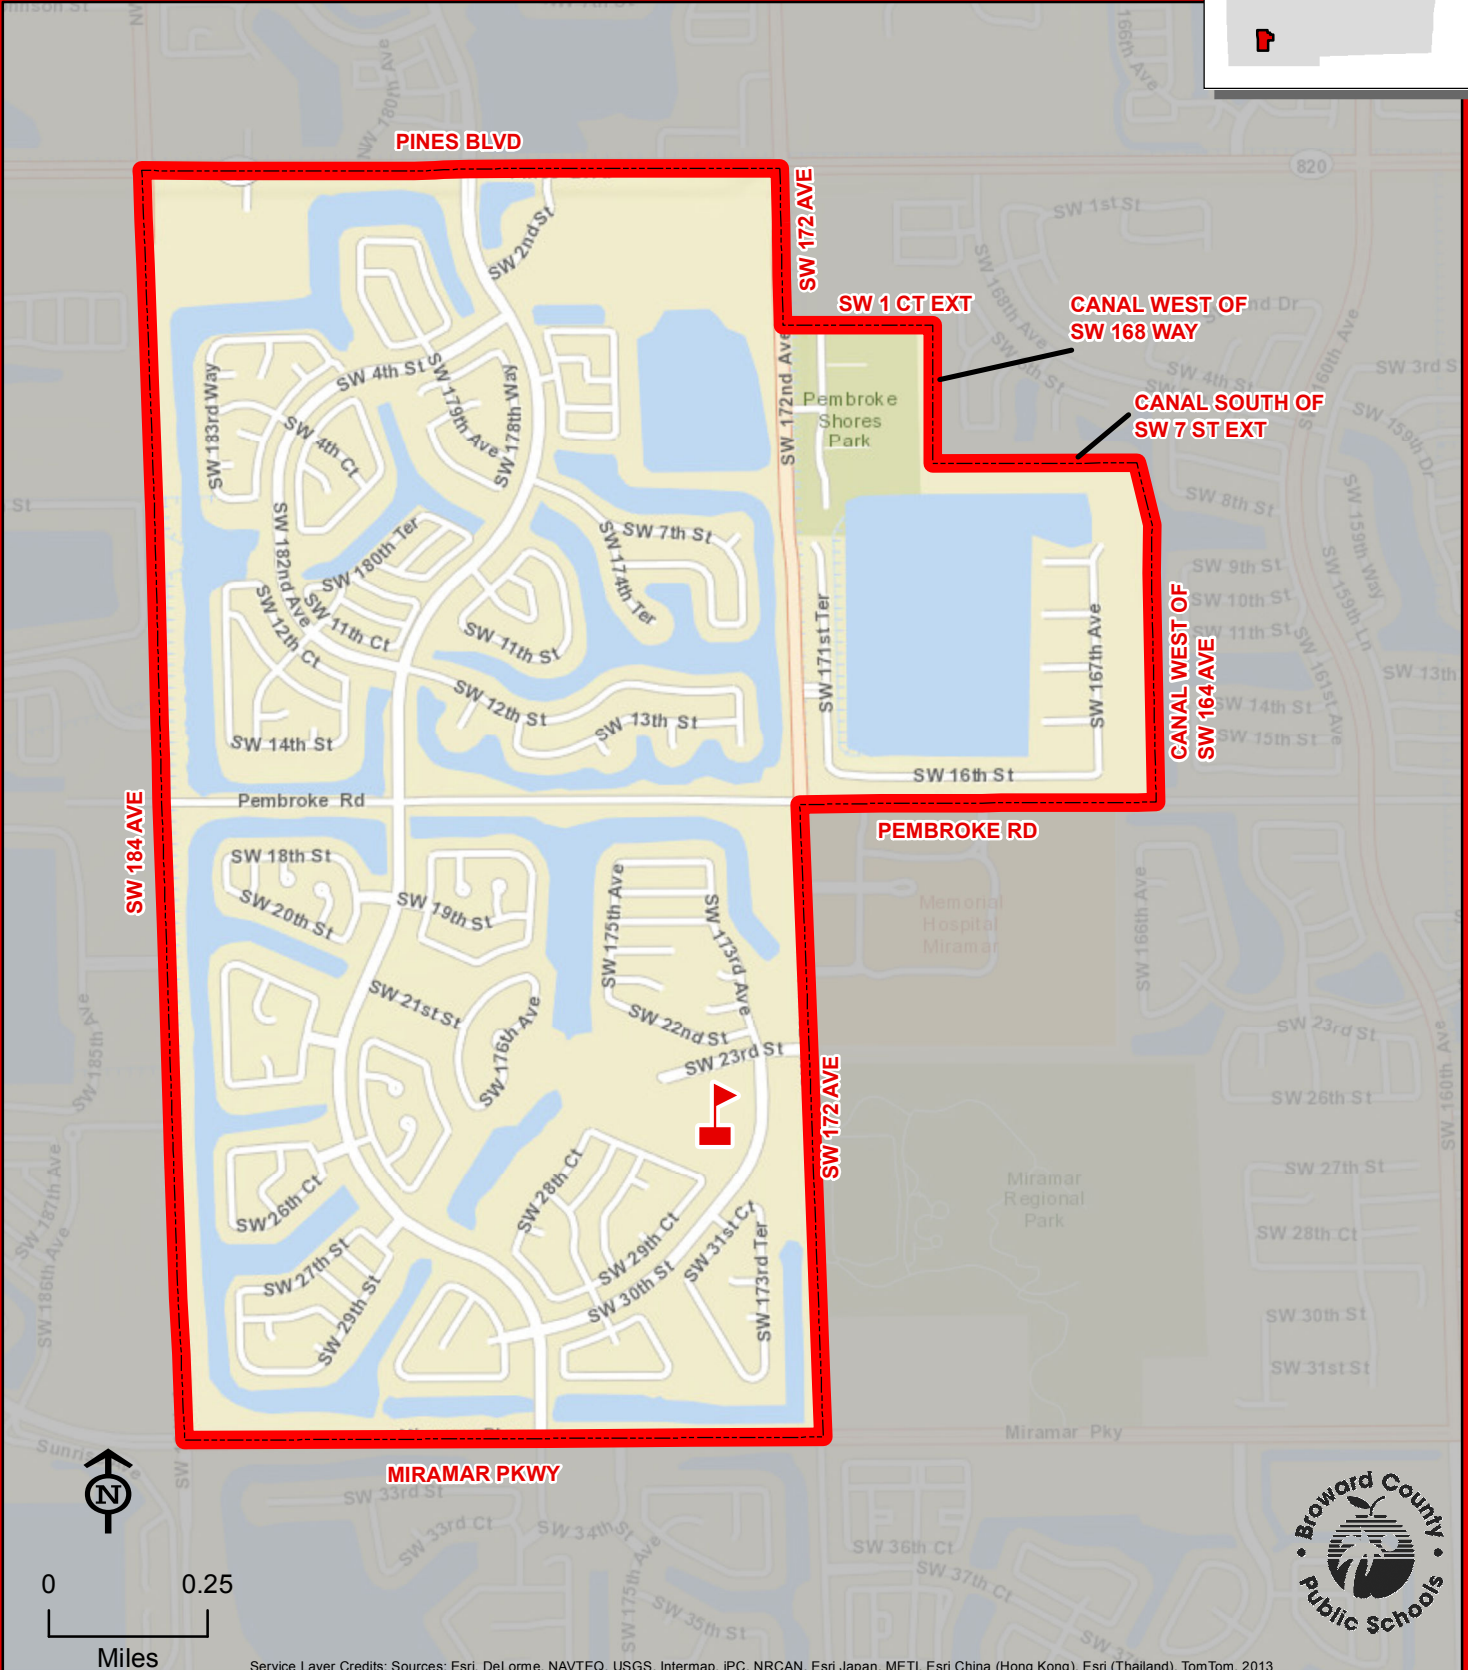

SILVER LAKES ELEMENTARY SCHOOL

2300 SW 173 AVENUE
MIRAMAR, FLORIDA 33029
754-323-7400

SILVER LAKES

THIS MAP IS FOR CONCEPTUAL PURPOSES ONLY AND SHOULD NOT BE USED FOR LEGAL BOUNDARY DETERMINATIONS