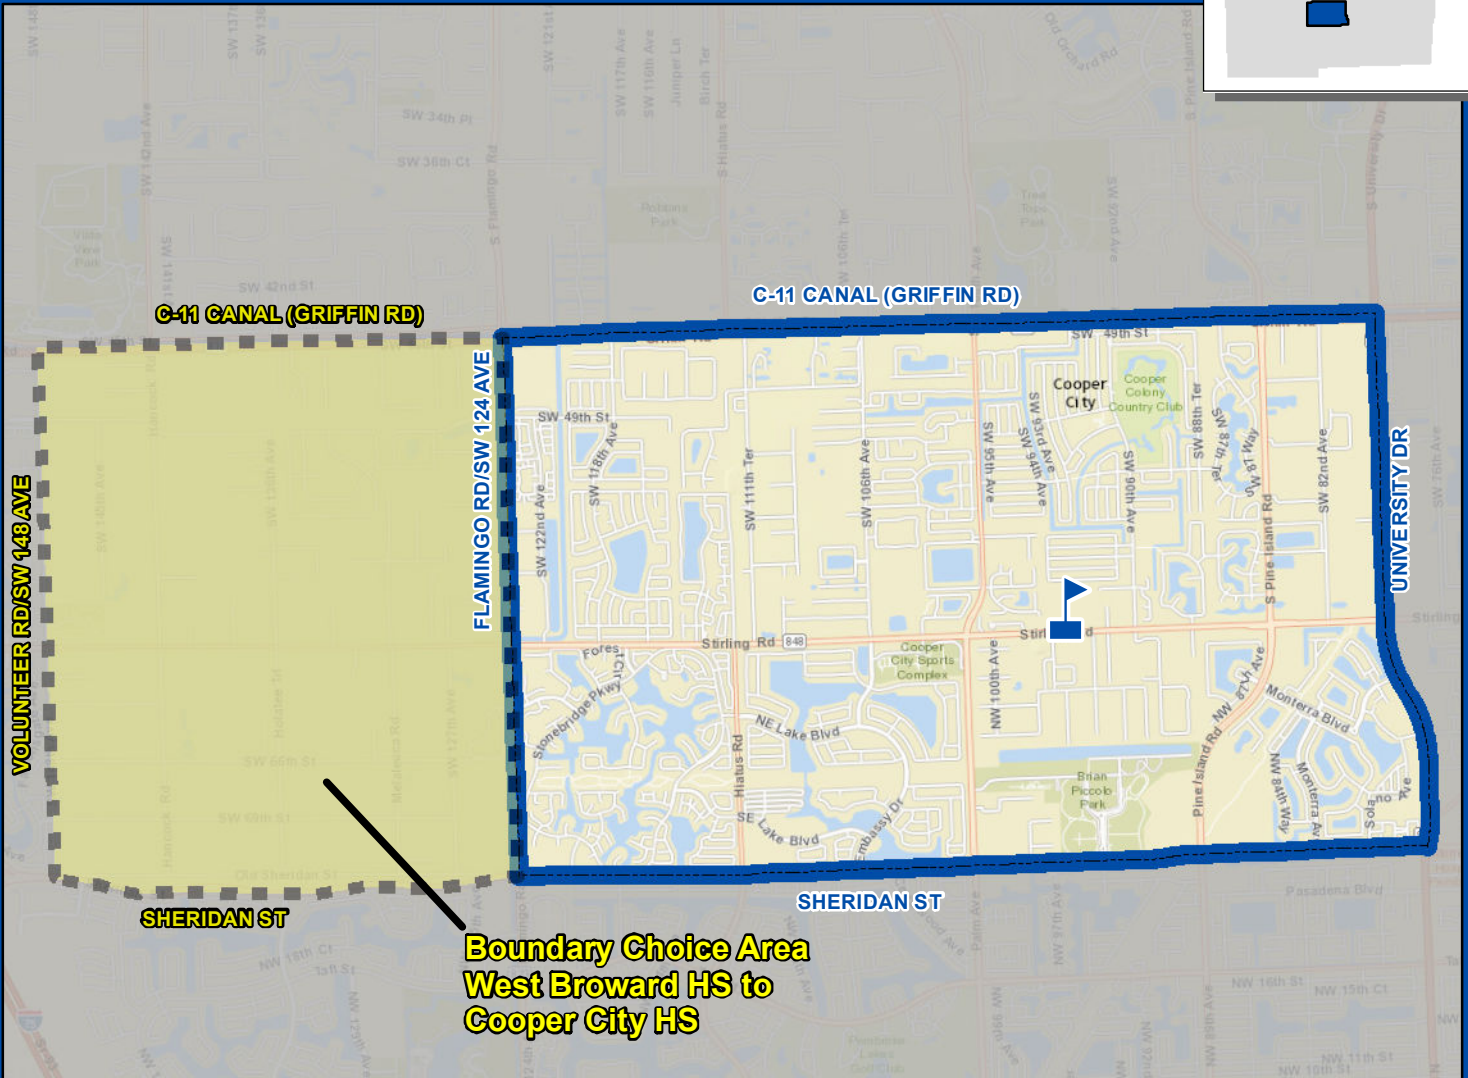

# COOPER CITY HIGH SCHOOL

9401 STIRLING ROAD  
COOPER CITY, FLORIDA 33328  
754-323-0200

**Boundary Choice Area**  
Innovative Program

COOPER CITY

**Boundary Choice Area**  
**West Broward HS to**  
**Cooper City HS**

**Boundary Choice Area:** Ninth through twelfth grade students residing within the area bounded by Griffin Road and Flamingo Road/SW 124 Avenue, south along Flamingo Road/SW 124 Avenue to Sheridan Street, west along Sheridan Street to Volunteer Road/SW 148 Avenue, north along Volunteer Road/SW 148 Avenue to Griffin Road, east along Griffin Road to Flamingo Road/SW 124 Avenue are assigned to West Broward High School with a choice to attend Cooper City High School

Students interested in attending the boundary choice area school must apply. Application information is available online at [browardschools.com/dsa](http://browardschools.com/dsa), or through the Demographics & Student Assignments Department at (754) 321-2480.