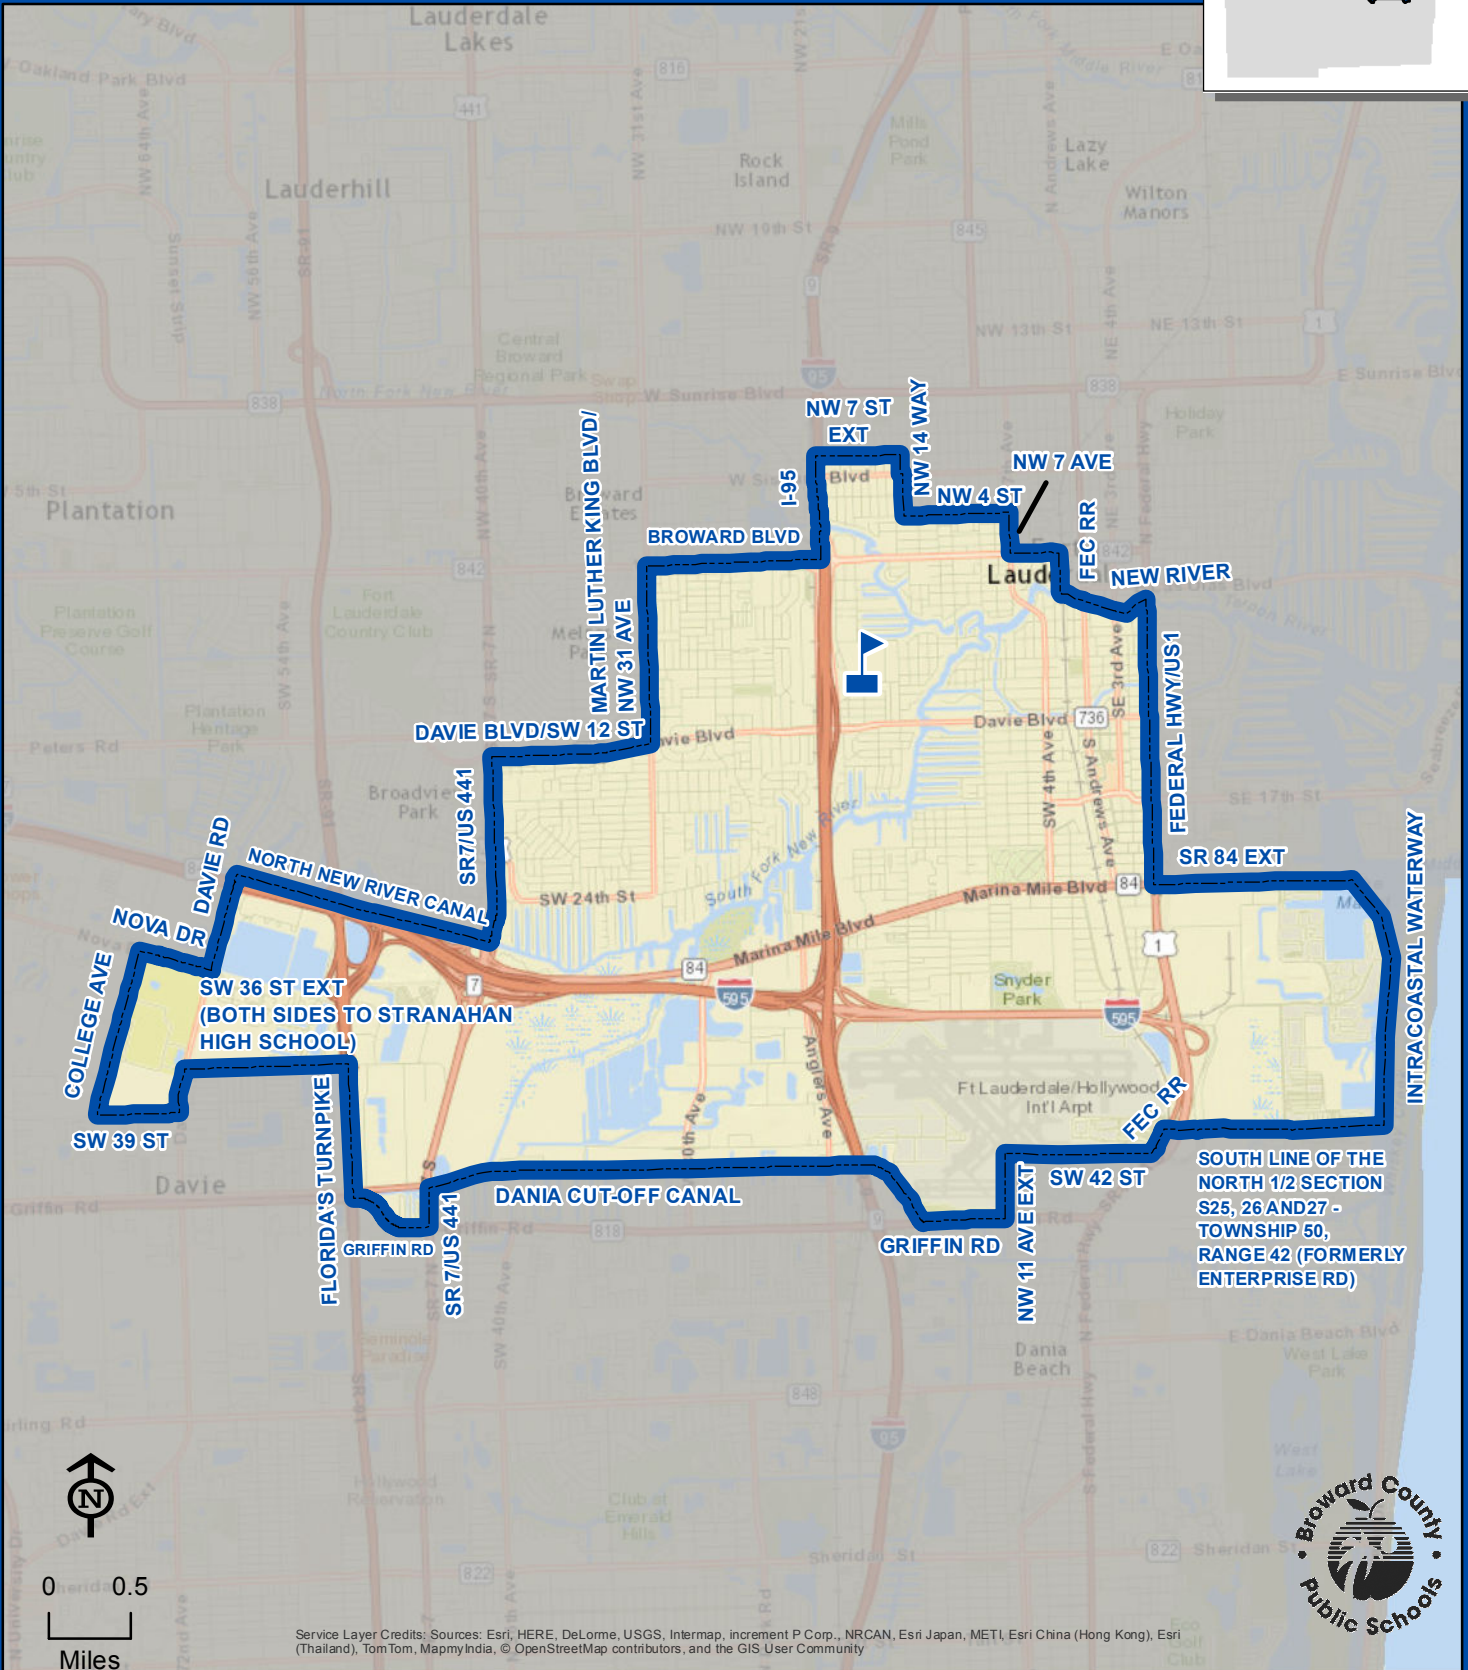

STRANAHAN HIGH SCHOOL

1800 SW 5 PLACE
 FORT LAUDERDALE, FLORIDA 33312
 754-323-2100

Magnet School

STRANAHAN

SOUTH LINE OF THE NORTH 1/2 SECTION S25, 26 AND 27 - TOWNSHIP 50, RANGE 42 (FORMERLY ENTERPRISE RD)

Service Layer Credits: Sources: Esri, HERE, DeLorme, USGS, Intermap, increment P Corp., NRCAN, Esri Japan, METI, Esri China (Hong Kong), Esri (Thailand), TomTom, MapmyIndia, © OpenStreetMap contributors, and the GIS User Community

THIS MAP IS FOR CONCEPTUAL PURPOSES ONLY AND SHOULD NOT BE USED FOR LEGAL BOUNDARY DETERMINATIONS