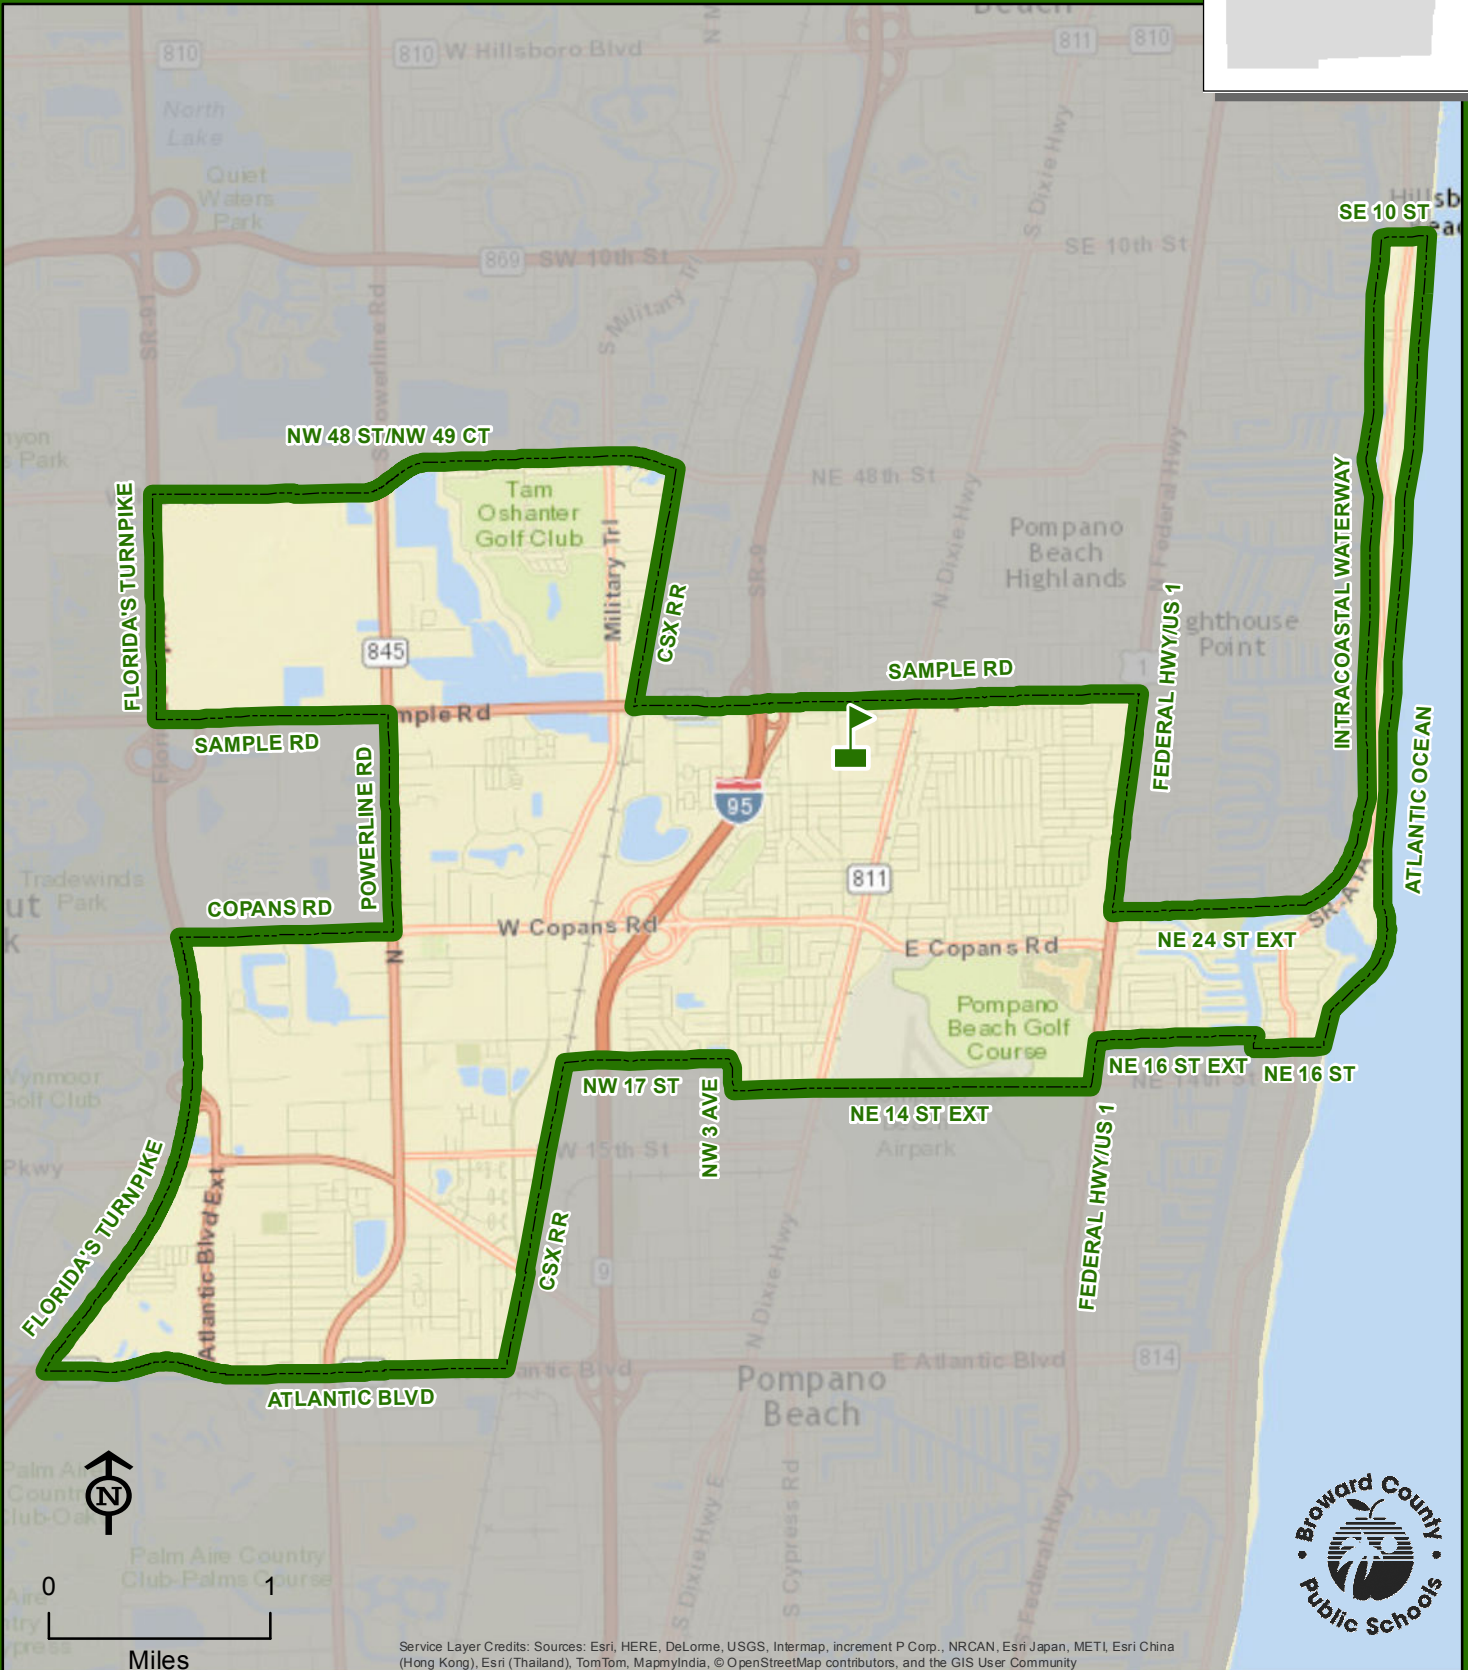

CRYSTAL LAKE MIDDLE SCHOOL

3551 NE 3 AVENUE
POMPANO BEACH, FLORIDA 33064
754-322-3100

Innovative Program
Magnet School

Service Layer Credits: Sources: Esri, HERE, DeLorme, USGS, Intermap, increment P Corp., NRCAN, Esri Japan, METI, Esri China (Hong Kong), Esri (Thailand), TomTom, MapmyIndia, © OpenStreetMap contributors, and the GIS User Community

THIS MAP IS FOR CONCEPTUAL PURPOSES ONLY AND SHOULD NOT BE USED FOR LEGAL BOUNDARY DETERMINATIONS

CRYSTAL LAKE