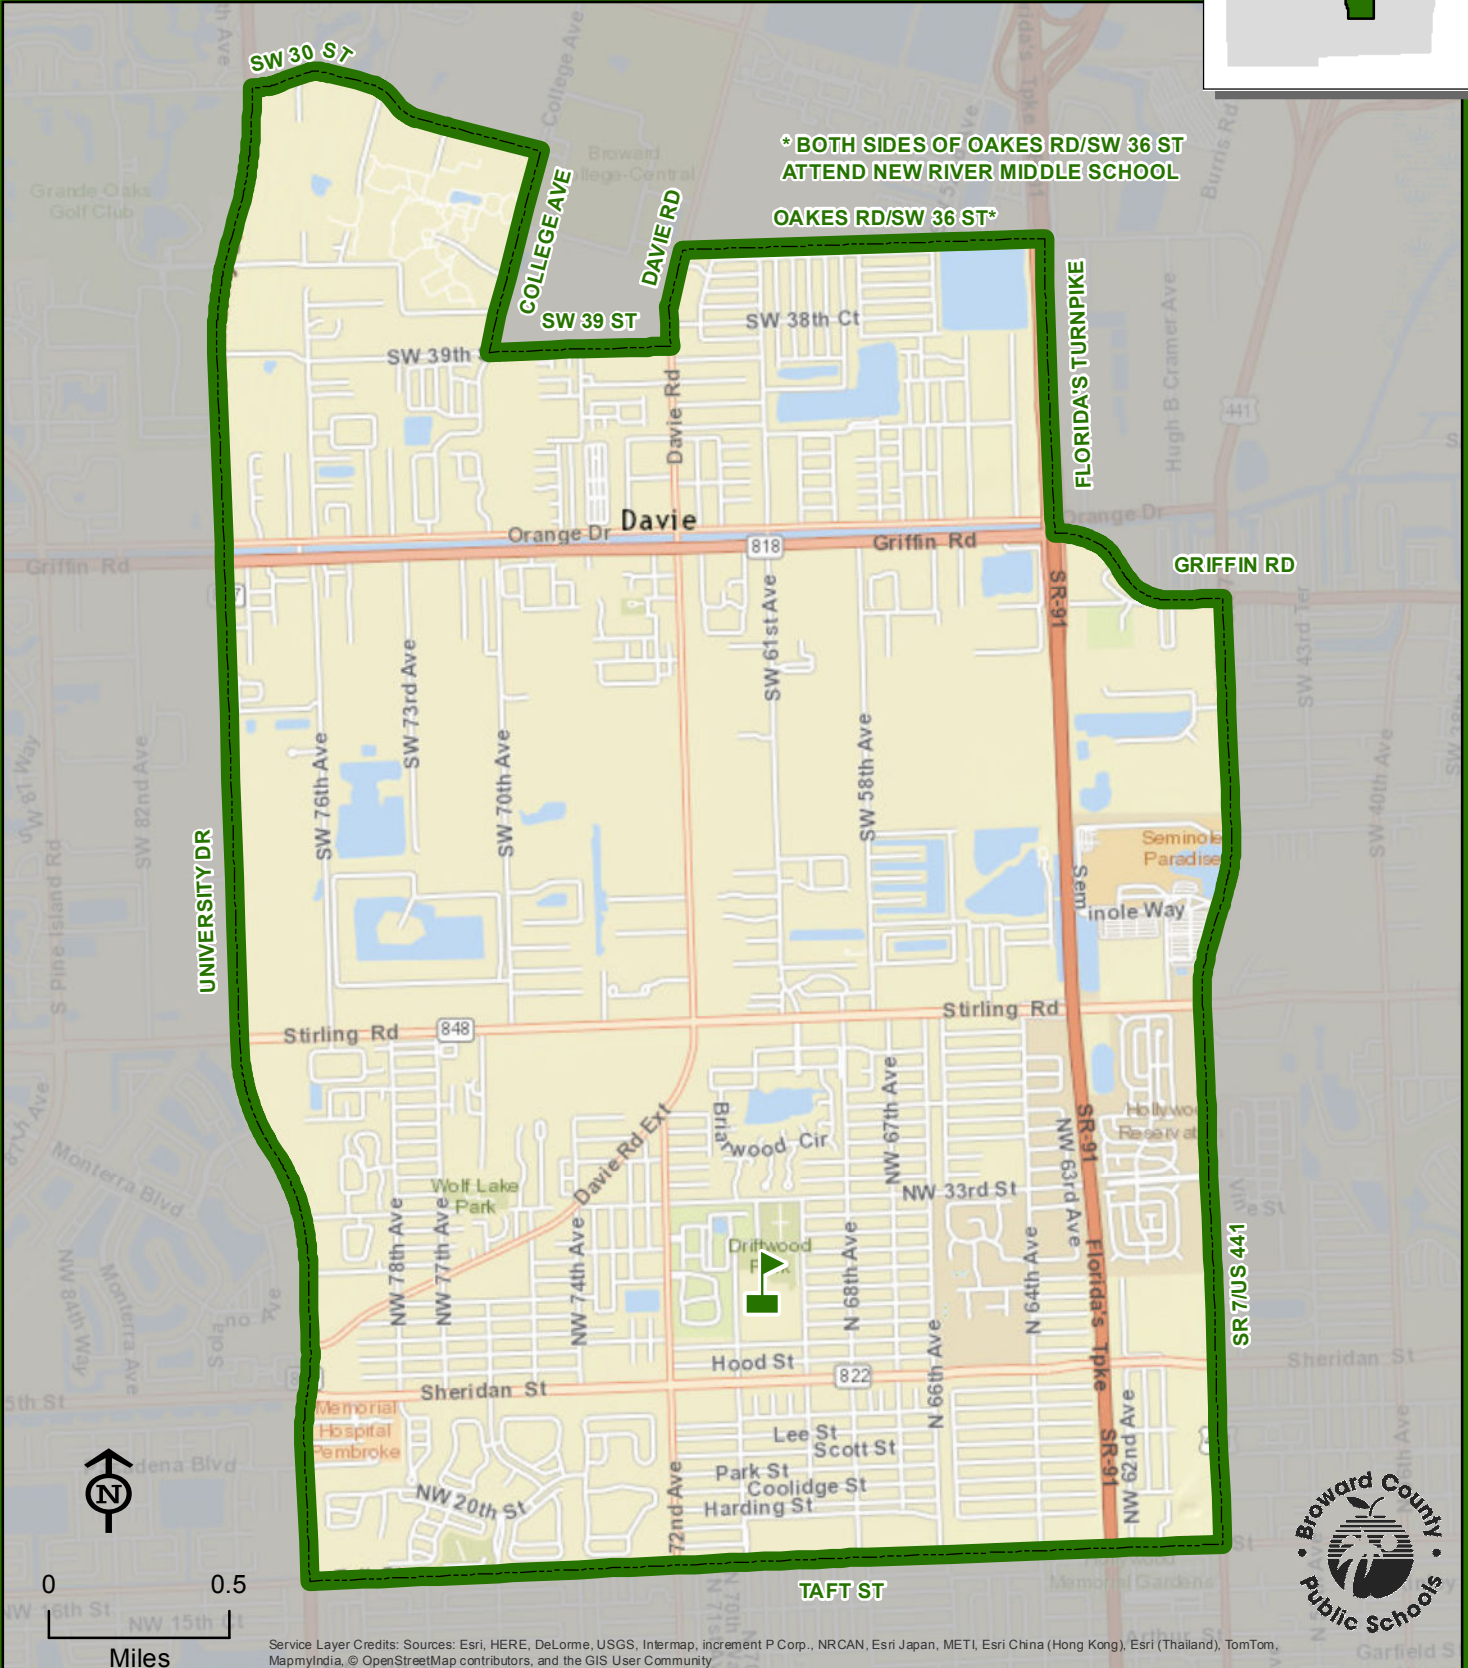

DRIFTWOOD MIDDLE SCHOOL

2751 NW 70 TERRACE
HOLLYWOOD, FLORIDA 33024
754-323-3100

Magnet School

DRIFTWOOD

THIS MAP IS FOR CONCEPTUAL PURPOSES ONLY AND SHOULD NOT BE USED FOR LEGAL BOUNDARY DETERMINATIONS