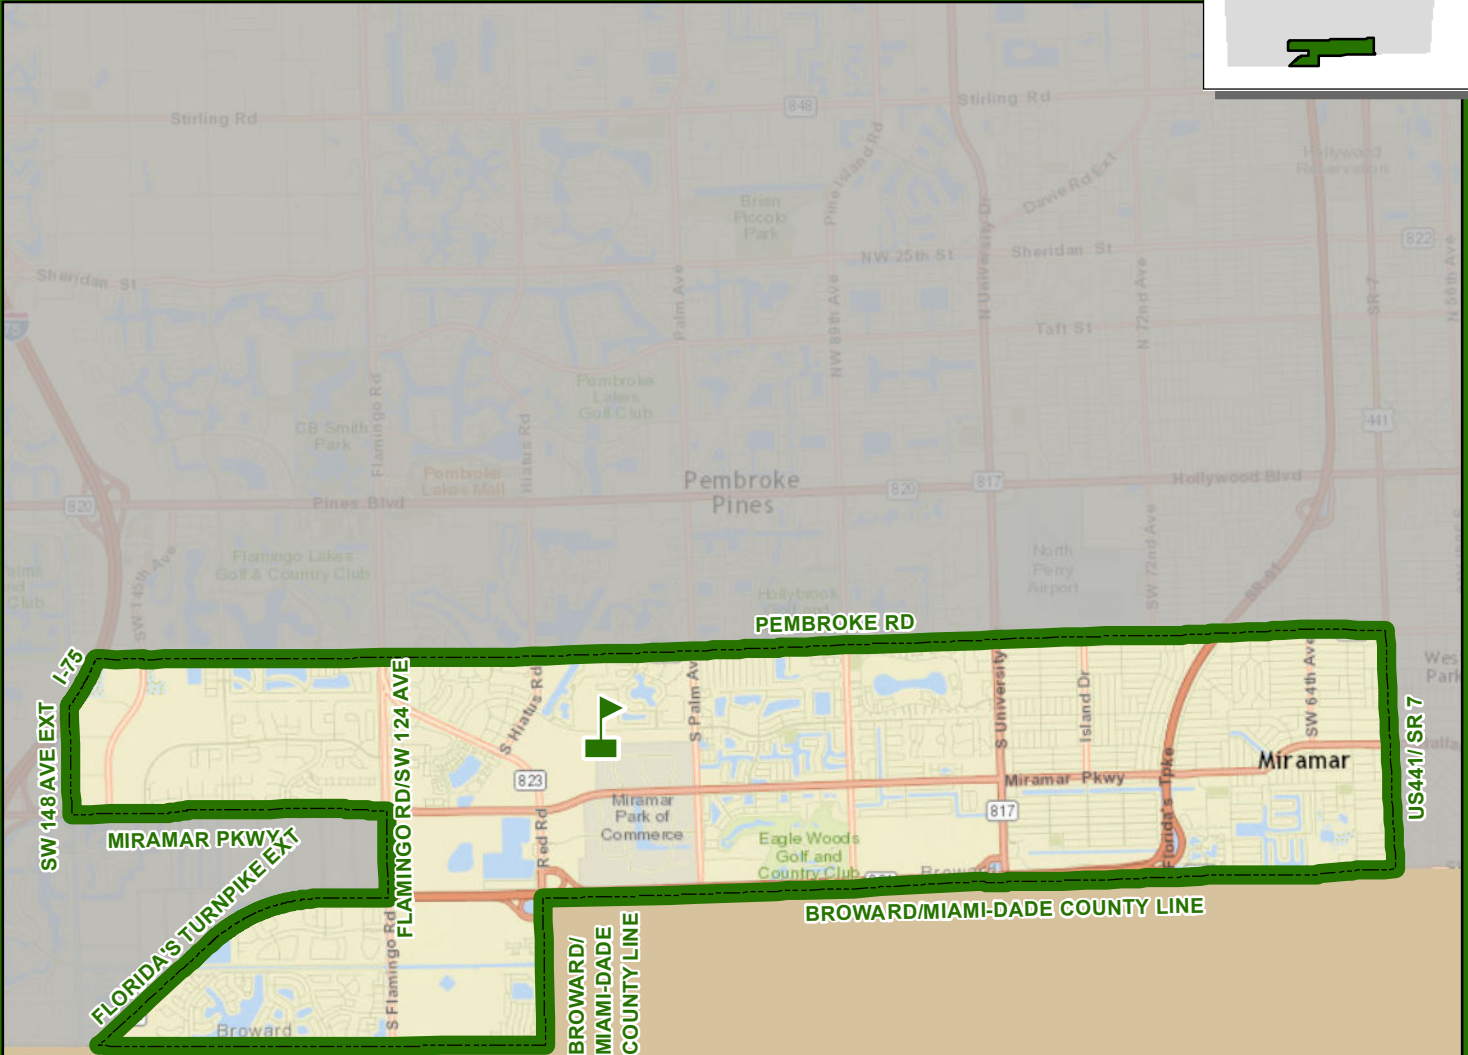

NEW RENAISSANCE MIDDLE SCHOOL

10701 MIRAMAR BOULEVARD
MIRAMAR, FLORIDA 33027
754-323-3500

Innovative Program

NEW RENAISSANCE

THIS MAP IS FOR CONCEPTUAL PURPOSES ONLY AND SHOULD NOT BE USED FOR LEGAL BOUNDARY DETERMINATIONS