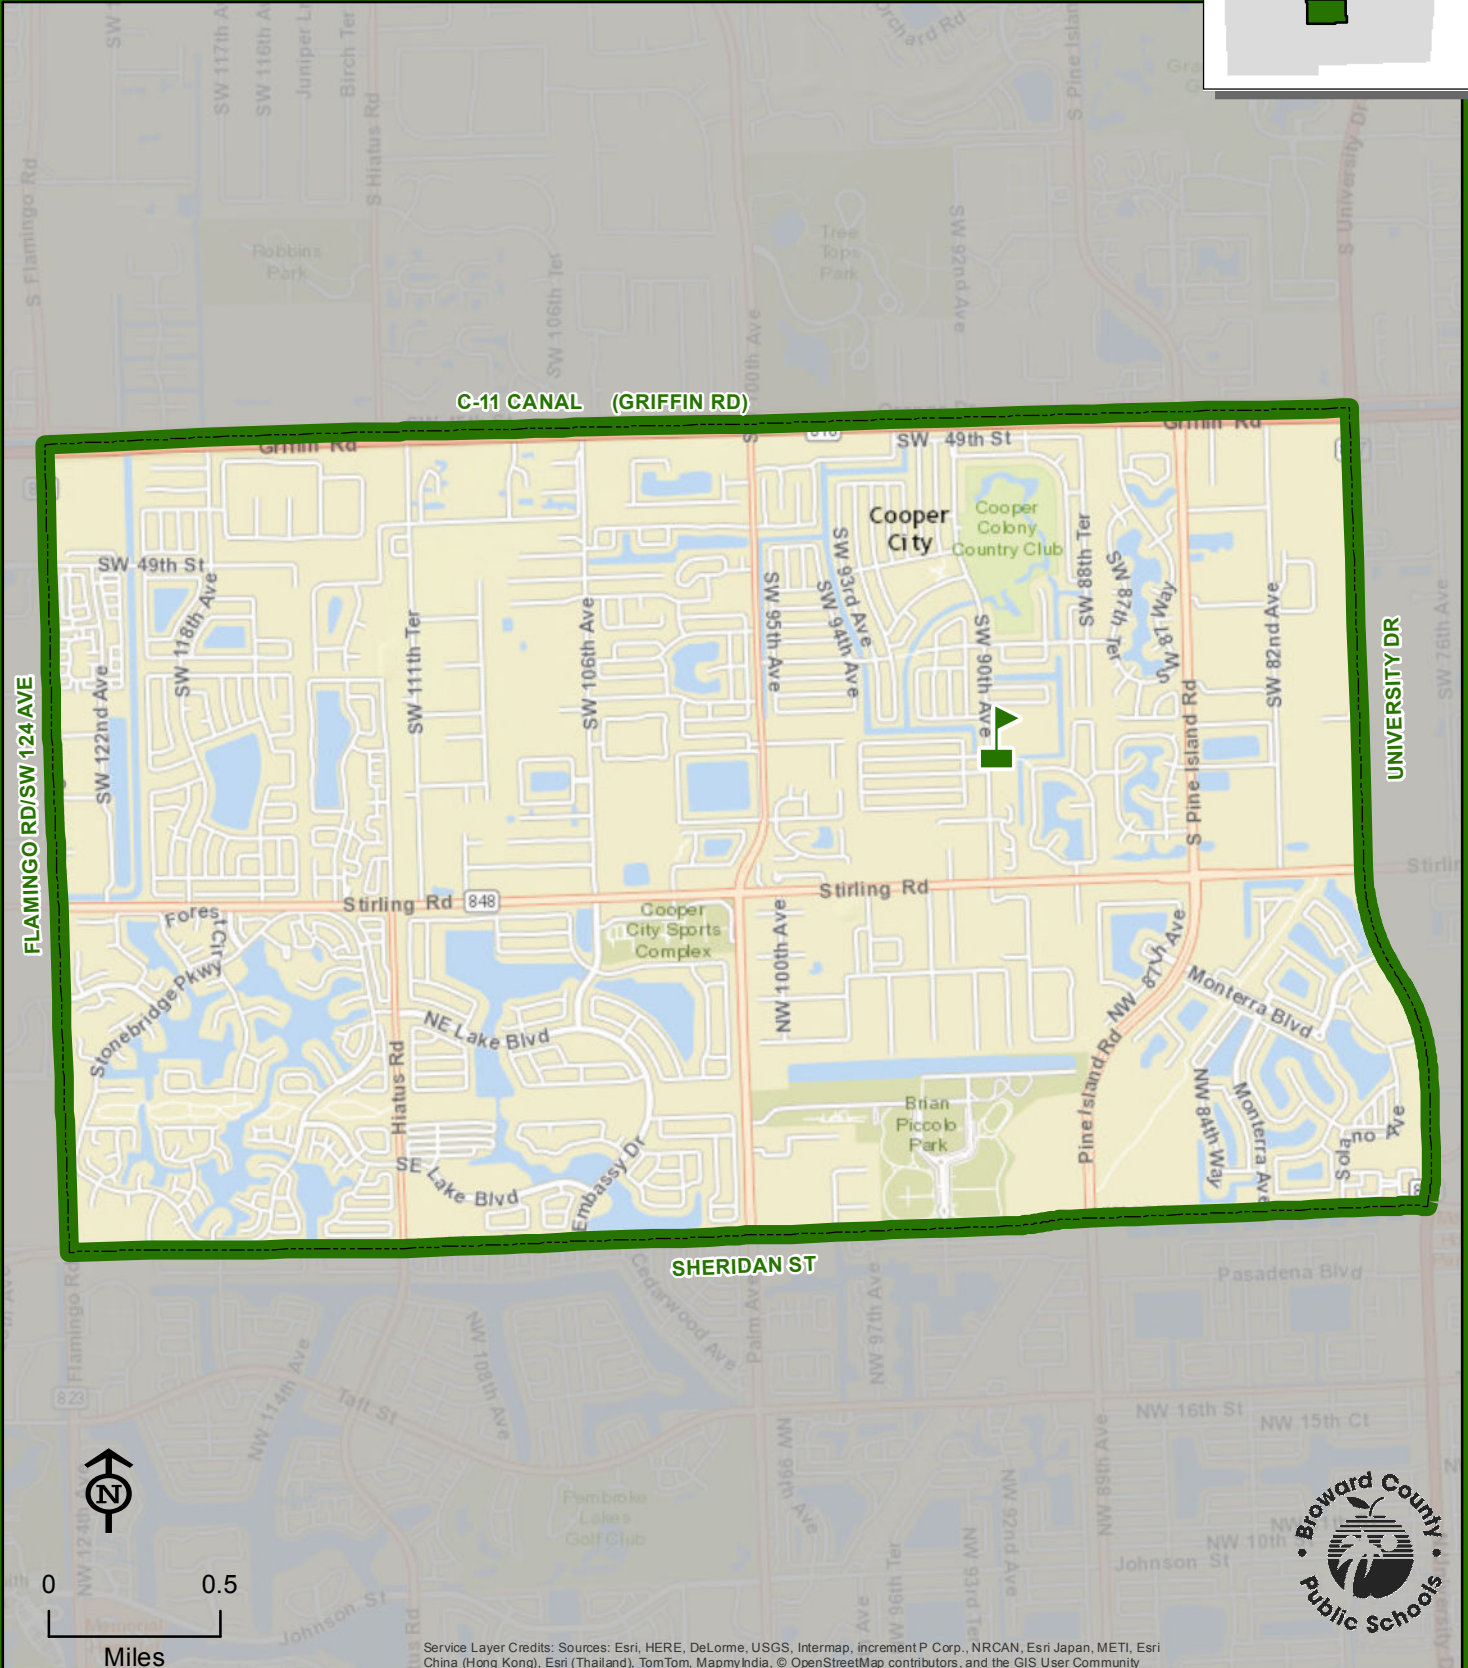

# PIONEER MIDDLE SCHOOL

5350 SW 90 AVENUE  
COOPER CITY, FLORIDA 33328  
754-323-4100

Innovative Program

THIS MAP IS FOR CONCEPTUAL PURPOSES ONLY AND SHOULD NOT BE USED FOR LEGAL BOUNDARY DETERMINATIONS