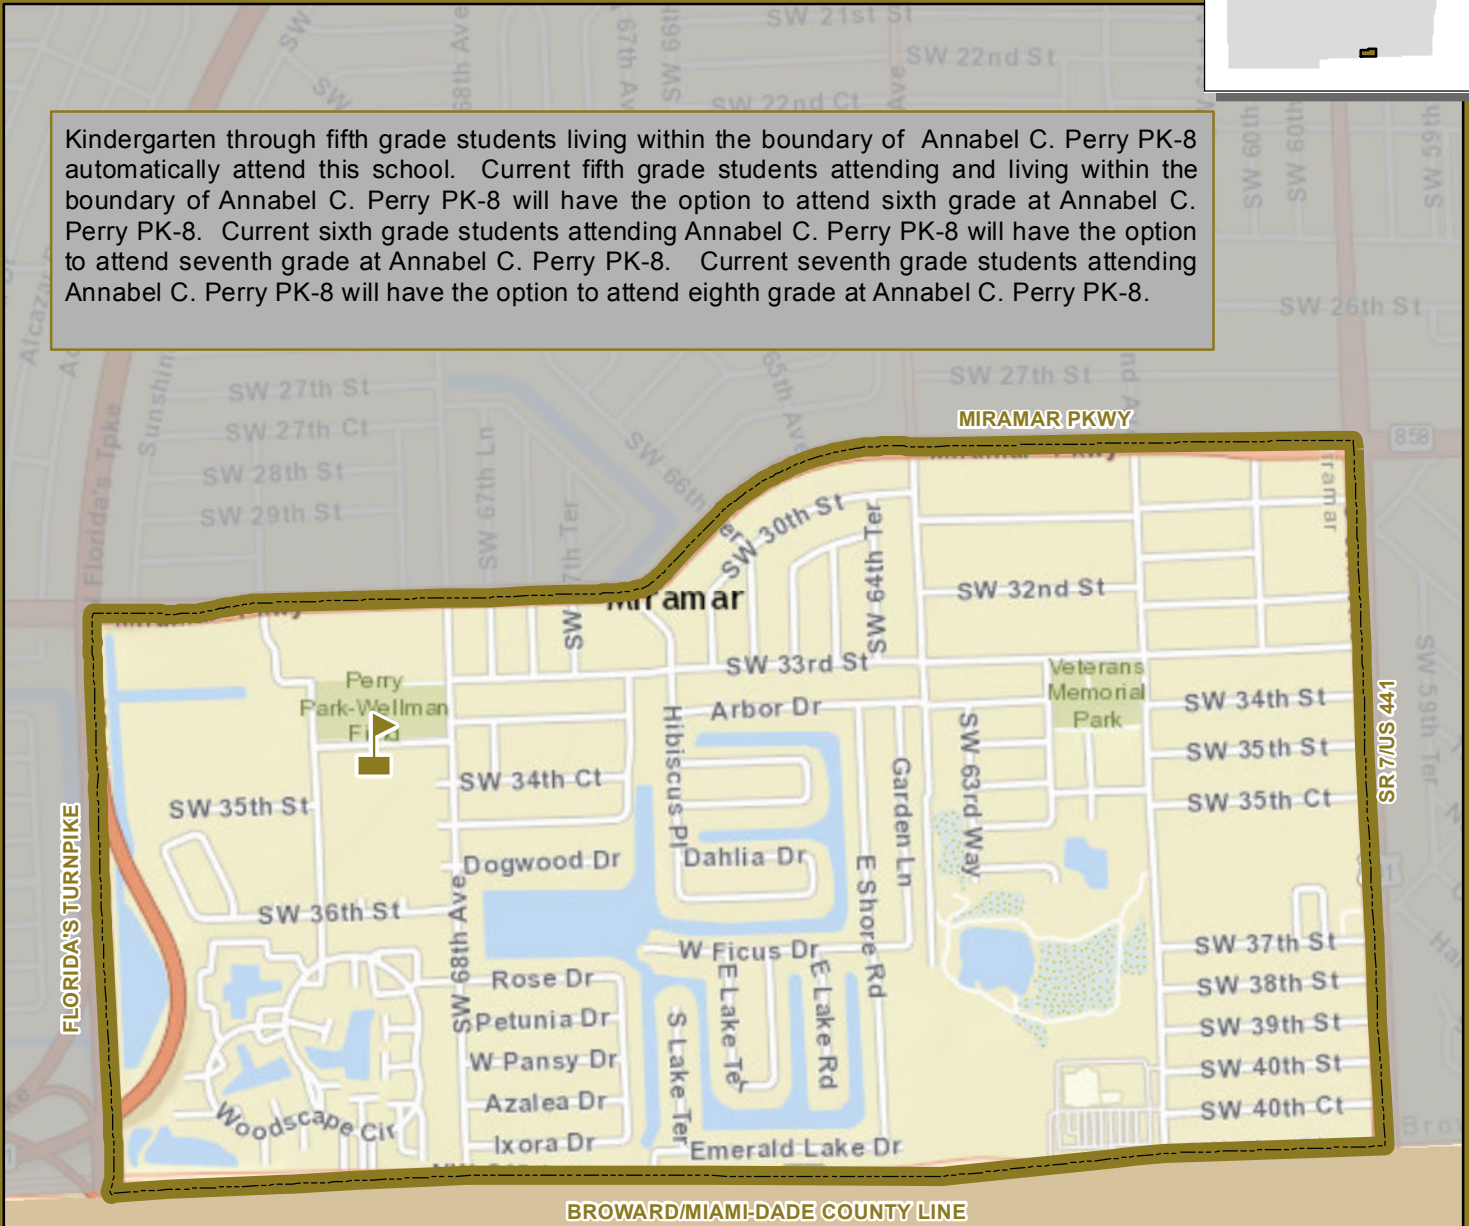

ANNABEL C. PERRY PK-8

6850 SW 34 STREET
MIRAMAR, FLORIDA 33023
754-323-7050

Innovative Program

Kindergarten through fifth grade students living within the boundary of Annabel C. Perry PK-8 automatically attend this school. Current fifth grade students attending and living within the boundary of Annabel C. Perry PK-8 will have the option to attend sixth grade at Annabel C. Perry PK-8. Current sixth grade students attending Annabel C. Perry PK-8 will have the option to attend seventh grade at Annabel C. Perry PK-8. Current seventh grade students attending Annabel C. Perry PK-8 will have the option to attend eighth grade at Annabel C. Perry PK-8.

FLORIDA'S TURNPIKE

MIRAMAR PKWY

SR 7/US 441

BROWARD/MIAMI-DADE COUNTY LINE

ANNABEL C. PERRY

Service Layer Credits: Sources: Esri, HERE, DeLorme, USGS, Intermap, increment P Corp., NRCAN, Esri Japan, METI, Esri China (Hong Kong), Esri (Thailand), TomTom, MapmyIndia, © OpenStreetMap contributors, and the GIS User Community

THIS MAP IS FOR CONCEPTUAL PURPOSES ONLY AND SHOULD NOT BE USED FOR LEGAL BOUNDARY DETERMINATIONS