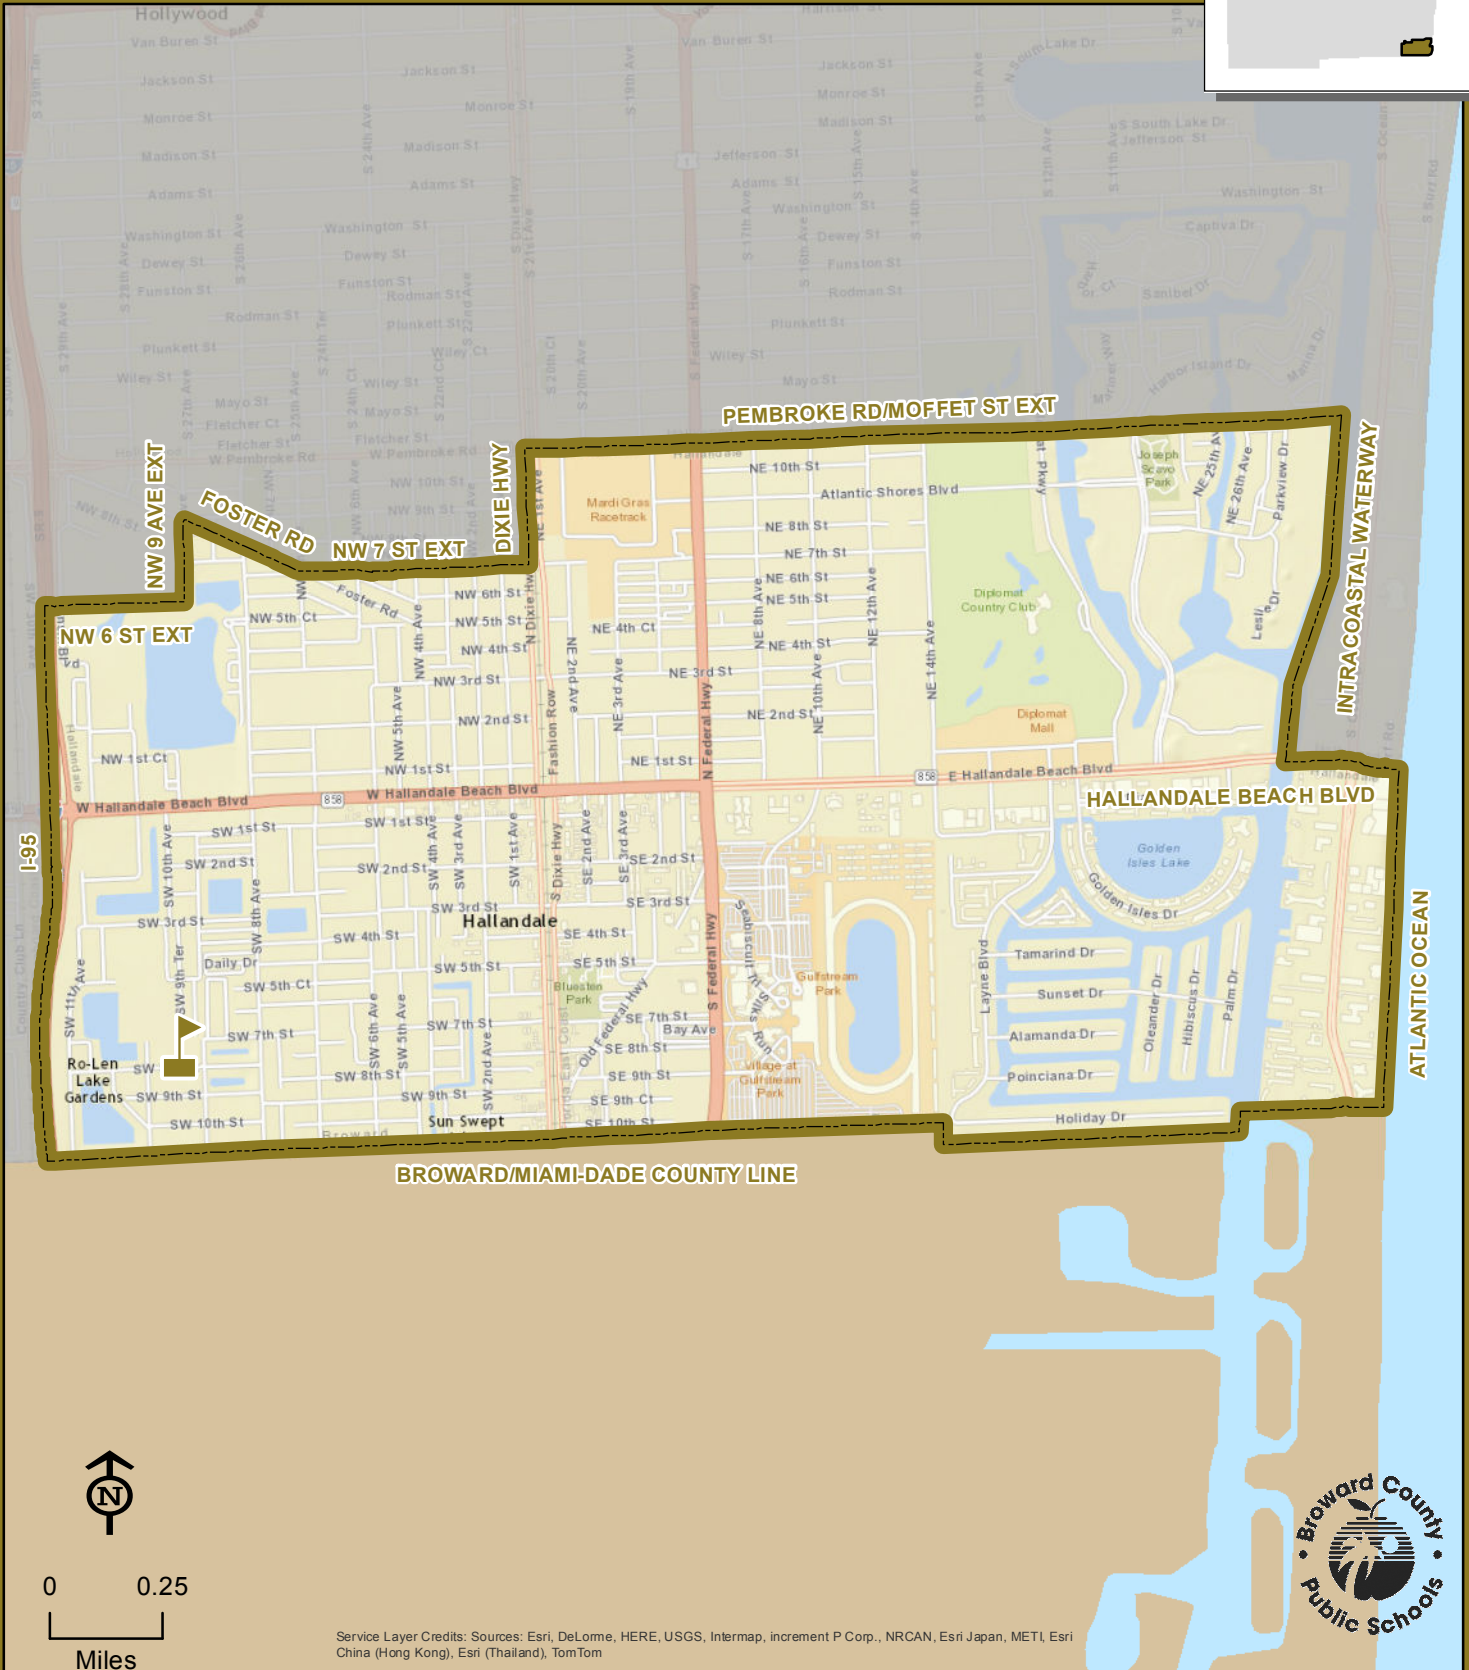

GULFSTREAM ACADEMY OF HALLANDALE BEACH

(K-8)

900 SW 8 STREET
HALLANDALE, FLORIDA 33009
754-323-5950

Innovative Program

GULFSTREAM ACADEMY OF HALLANDALE BEACH (K-8)

THIS MAP IS FOR CONCEPTUAL PURPOSES ONLY AND SHOULD NOT BE USED FOR LEGAL BOUNDARY DETERMINATIONS