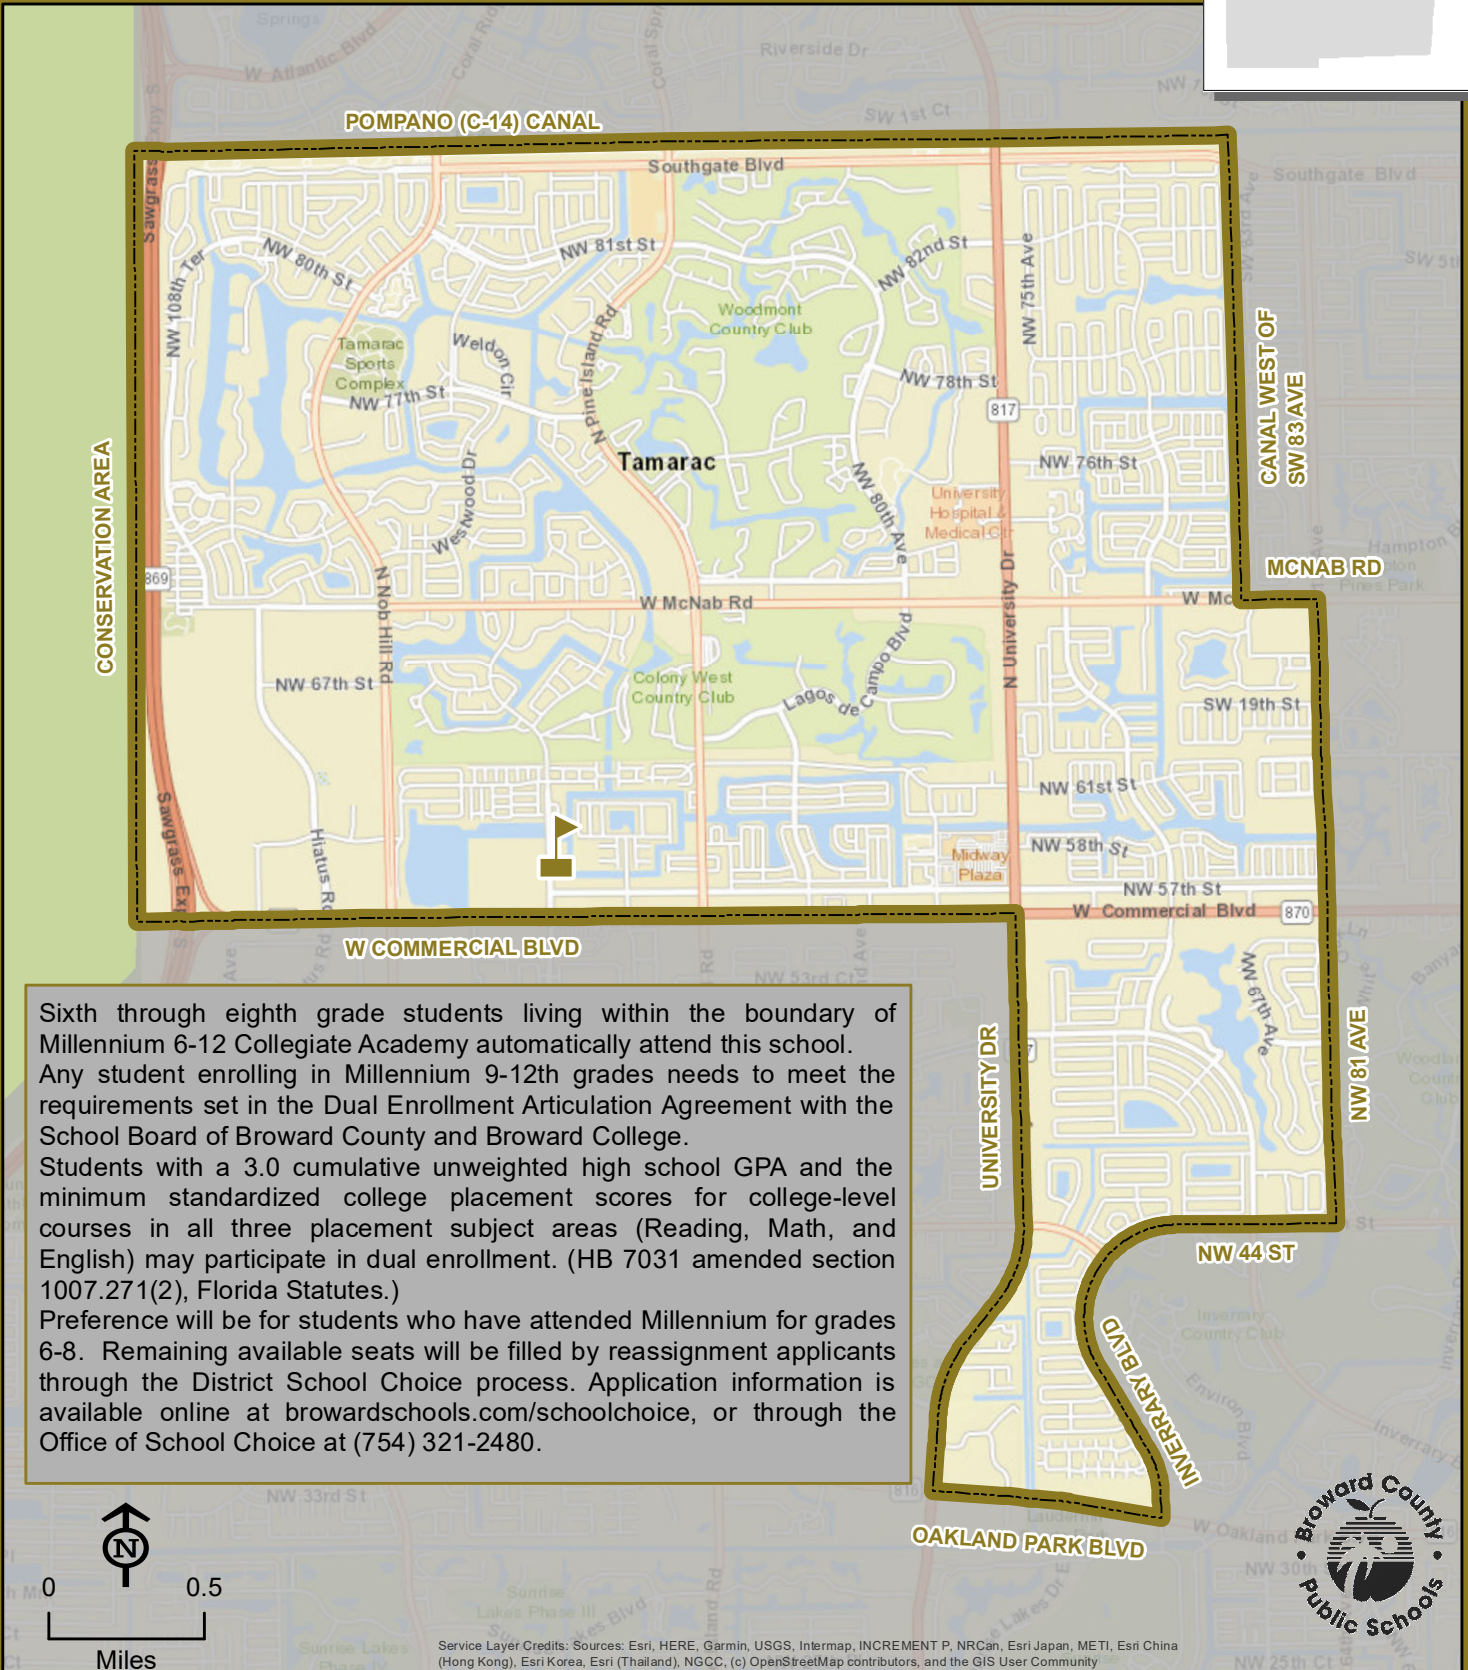

MILLENNIUM 6-12 COLLEGIATE ACADEMY

5803 NW 94 AVENUE
TAMARAC, FLORIDA 33321
754-322-3900

Innovative Program

Sixth through eighth grade students living within the boundary of Millennium 6-12 Collegiate Academy automatically attend this school. Any student enrolling in Millennium 9-12th grades needs to meet the requirements set in the Dual Enrollment Articulation Agreement with the School Board of Broward County and Broward College. Students with a 3.0 cumulative unweighted high school GPA and the minimum standardized college placement scores for college-level courses in all three placement subject areas (Reading, Math, and English) may participate in dual enrollment. (HB 7031 amended section 1007.271(2), Florida Statutes.) Preference will be for students who have attended Millennium for grades 6-8. Remaining available seats will be filled by reassignment applicants through the District School Choice process. Application information is available online at browardschools.com/schoolchoice, or through the Office of School Choice at (754) 321-2480.

Service Layer Credits: Sources: Esri, HERE, Garmin, USGS, Intermap, INCREMENT P, NRCan, Esri Japan, METI, Esri China (Hong Kong), Esri Korea, Esri (Thailand), NGCC, (c) OpenStreetMap contributors, and the GIS User Community

THIS MAP IS FOR CONCEPTUAL PURPOSES ONLY AND SHOULD NOT BE USED FOR LEGAL BOUNDARY DETERMINATIONS

MILLENNIUM 6-12 COLLEGIATE ACADEMY