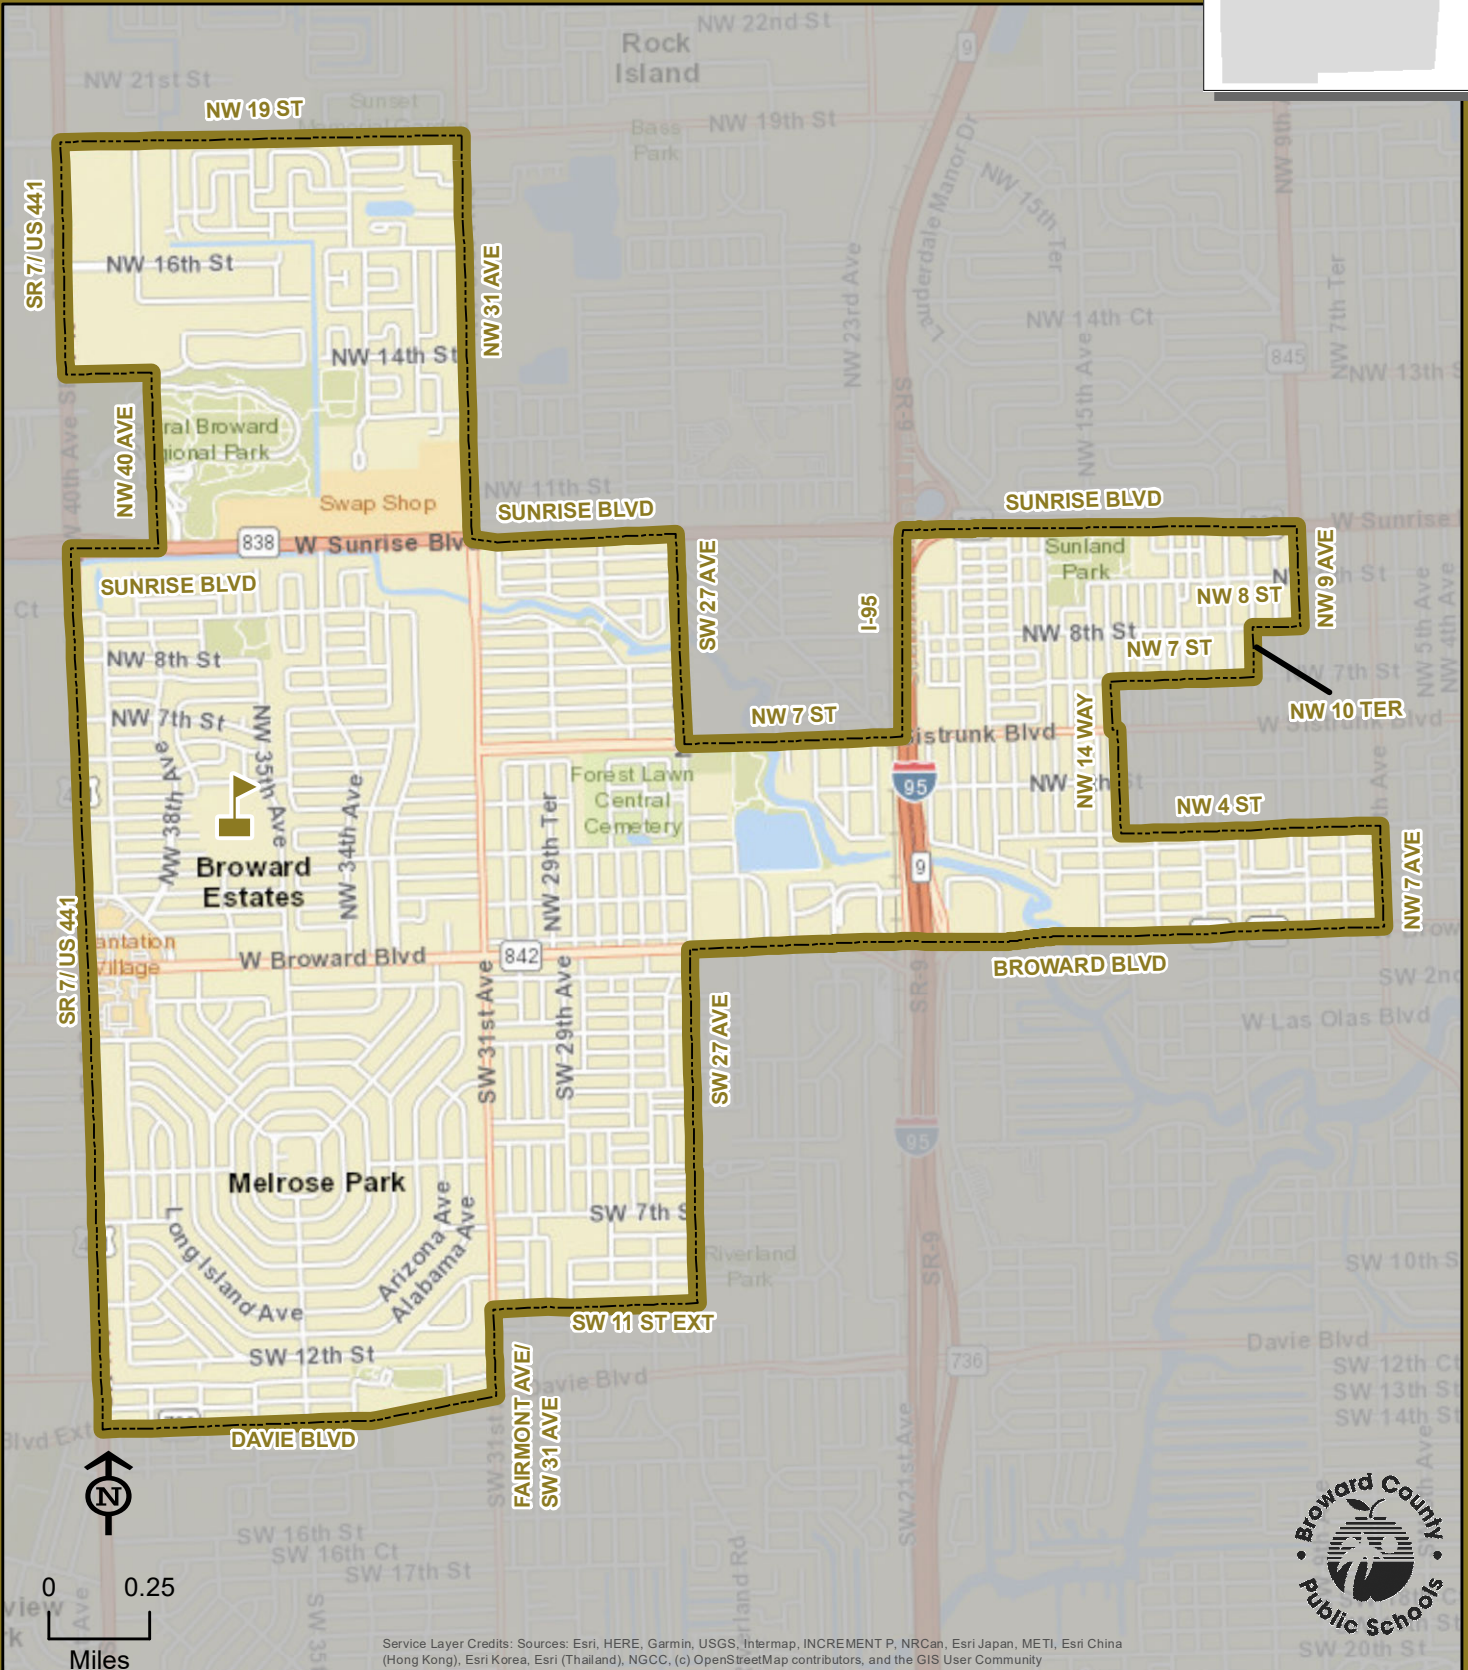

PARKWAY MIDDLE SCHOOL

3600 NW 5 COURT
LAUDERHILL, FLORIDA 33311
754-322-4000

Magnet School

PARKWAY

THIS MAP IS FOR CONCEPTUAL PURPOSES ONLY AND SHOULD NOT BE USED FOR LEGAL BOUNDARY DETERMINATIONS