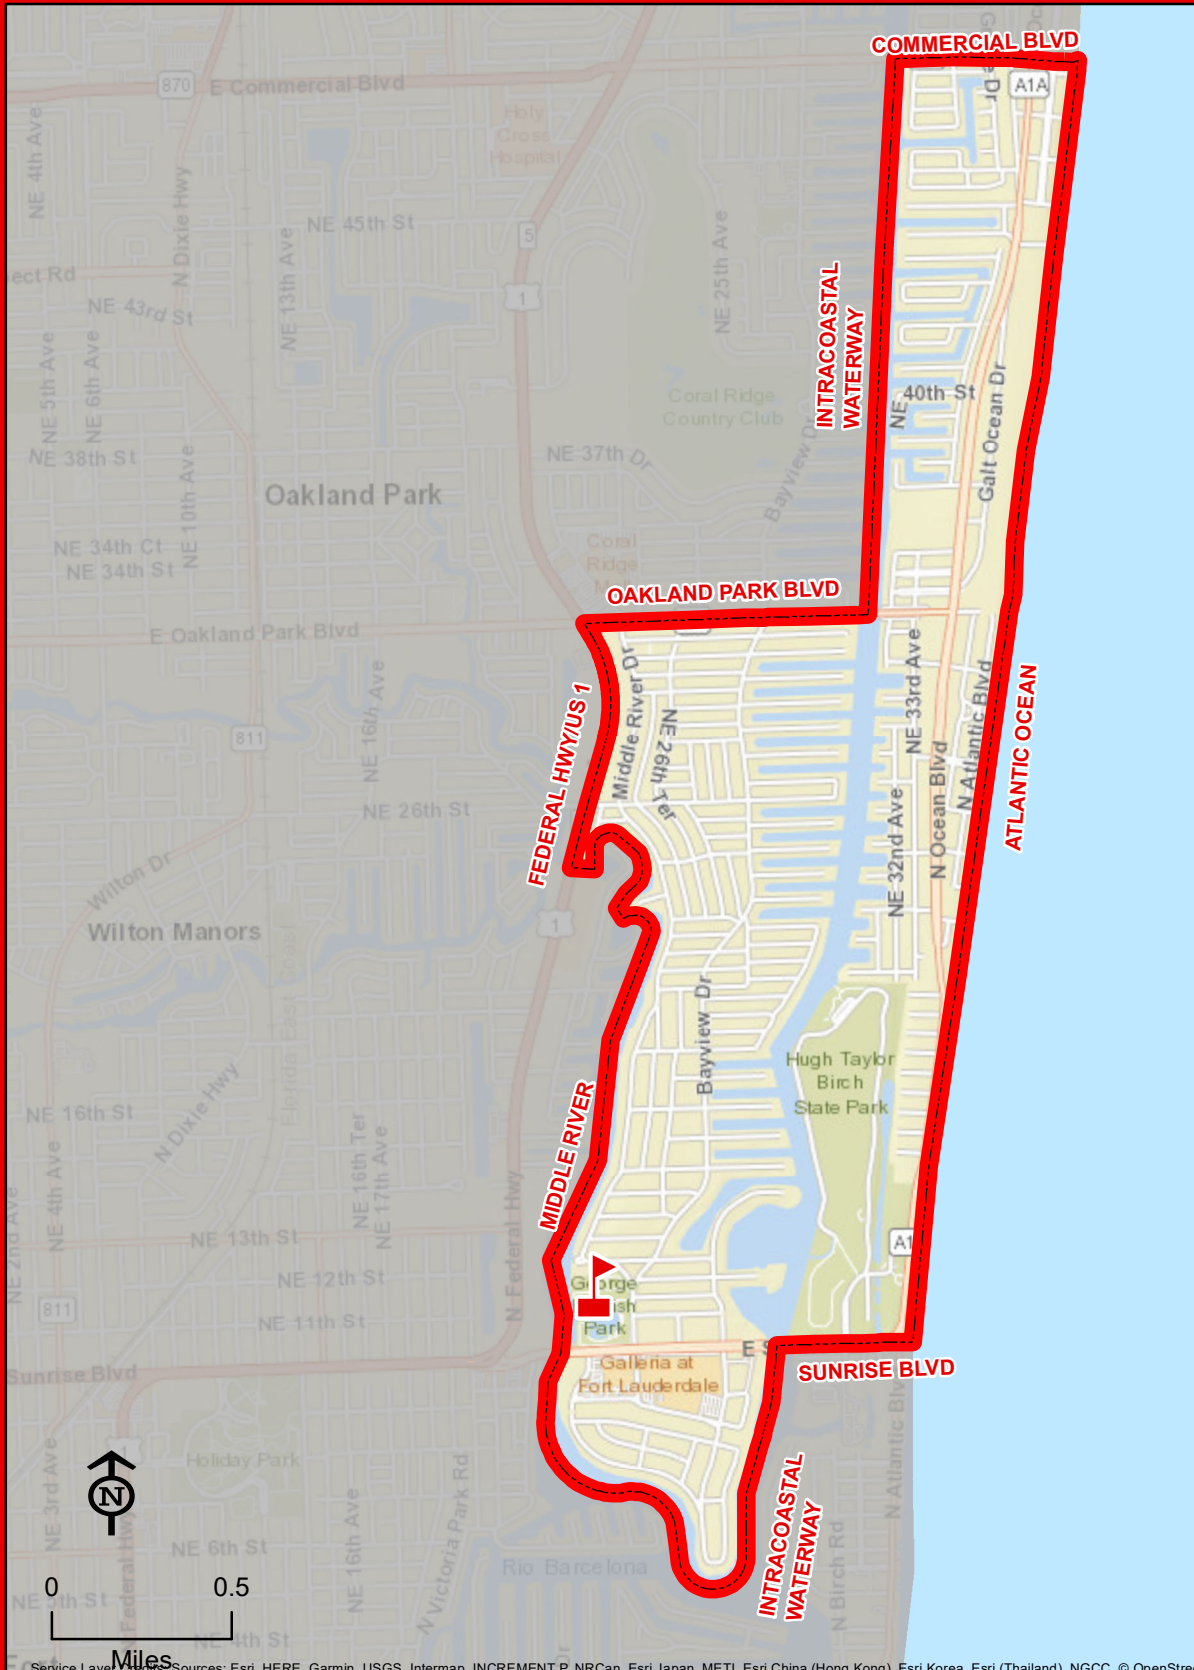

# BAYVIEW ELEMENTARY SCHOOL

1175 MIDDLE RIVER DRIVE  
FORT LAUDERDALE, FLORIDA 33304  
754-322-5400

Innovative Program

**BAYVIEW**

Service Layer Credits: Sources: Esri, HERE, Garmin, USGS, Intermap, INCREMENT P, NRCan, Esri Japan, METI, Esri China (Hong Kong), Esri Korea, Esri (Thailand), NGCC, © OpenStreetMap contributors, and the GIS User Community  
THIS MAP IS FOR CONCEPTUAL PURPOSES ONLY AND SHOULD NOT BE USED FOR LEGAL BOUNDARY DETERMINATIONS