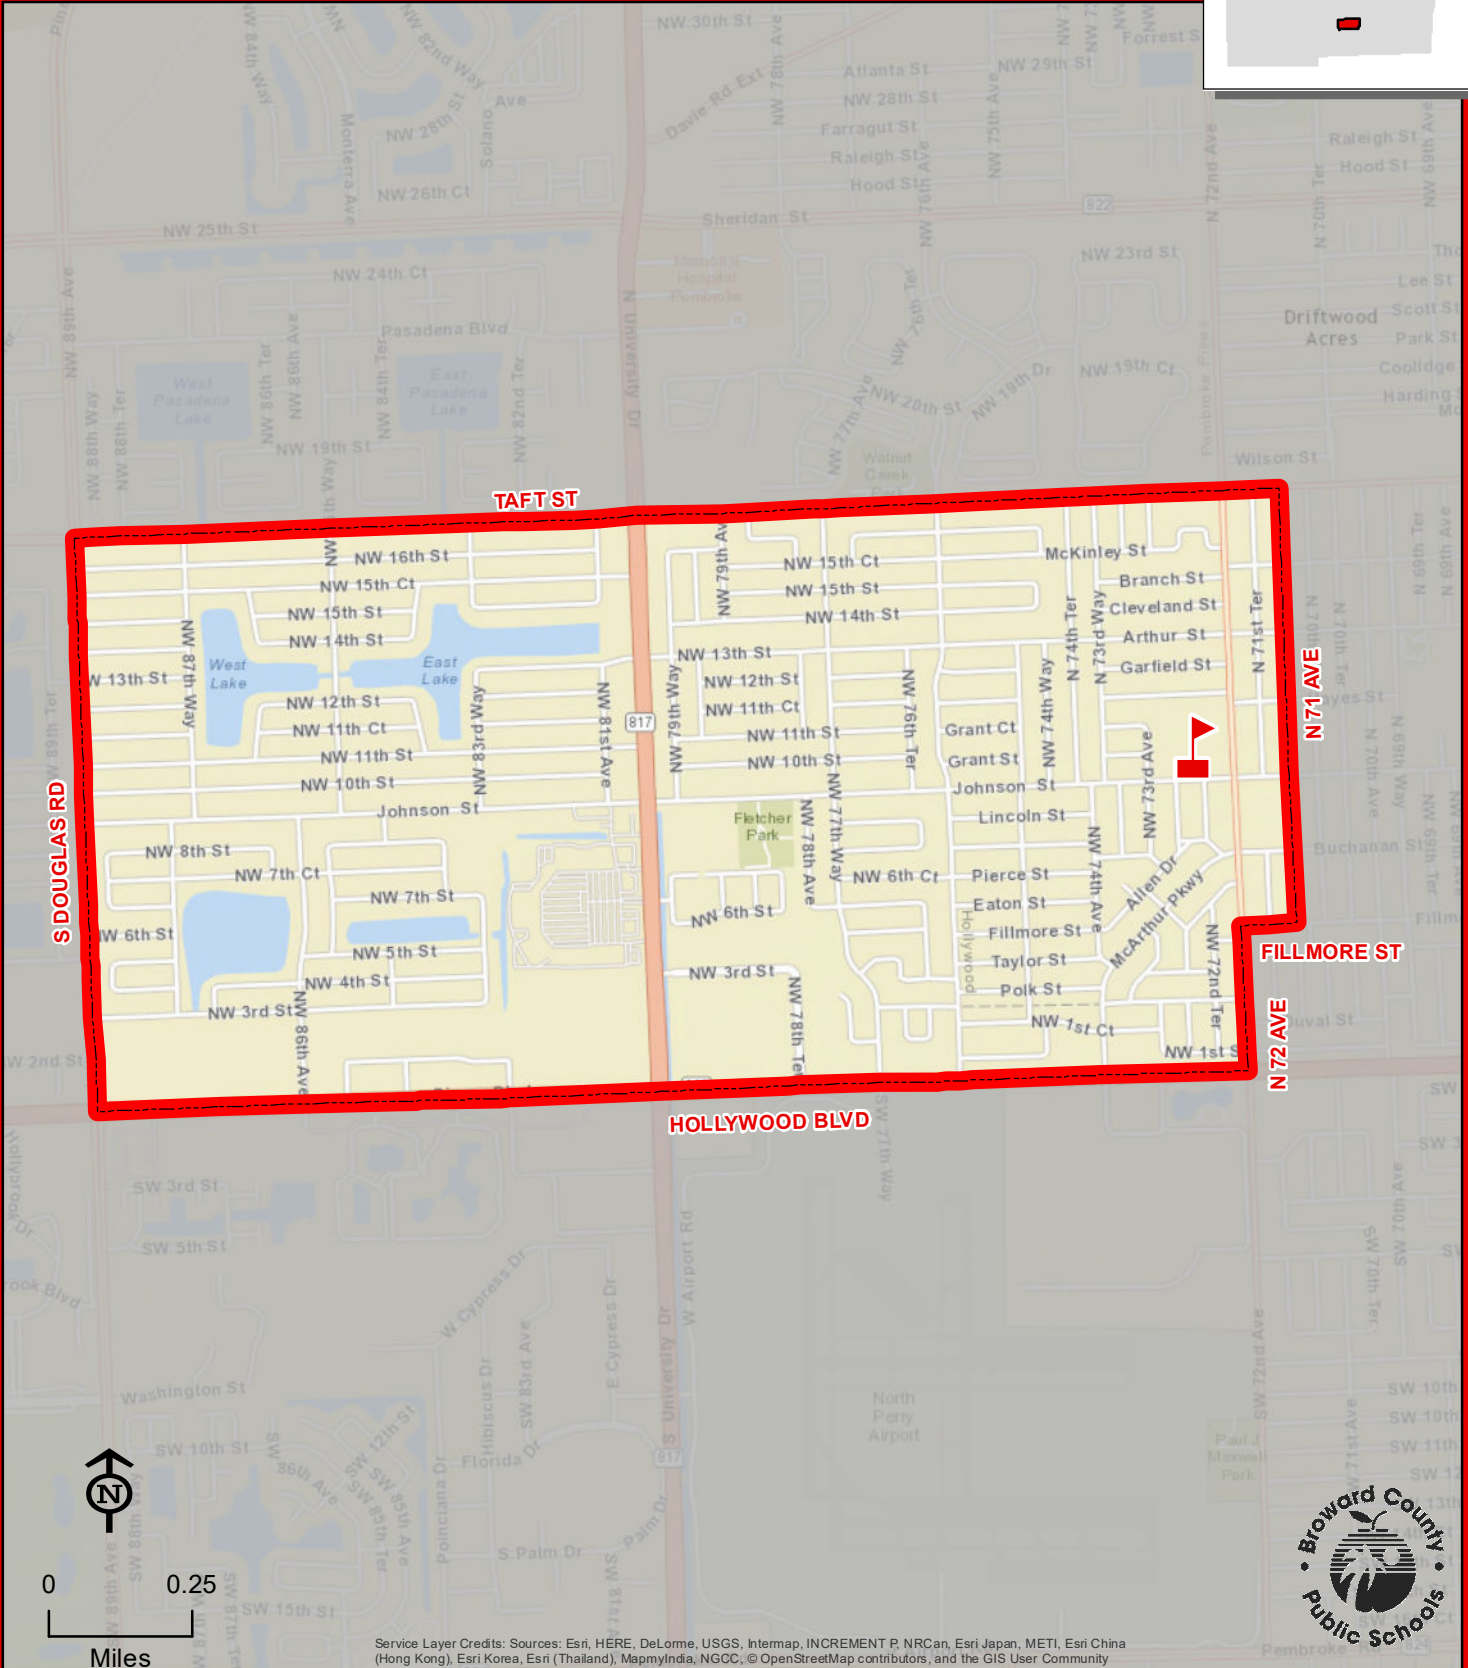

# BOULEVARD HEIGHTS ELEMENTARY SCHOOL

7201 JOHNSON STREET  
HOLLYWOOD, FLORIDA 33024  
754-323-4950

Innovative Program

THIS MAP IS FOR CONCEPTUAL PURPOSES ONLY AND SHOULD NOT BE USED FOR LEGAL BOUNDARY DETERMINATIONS