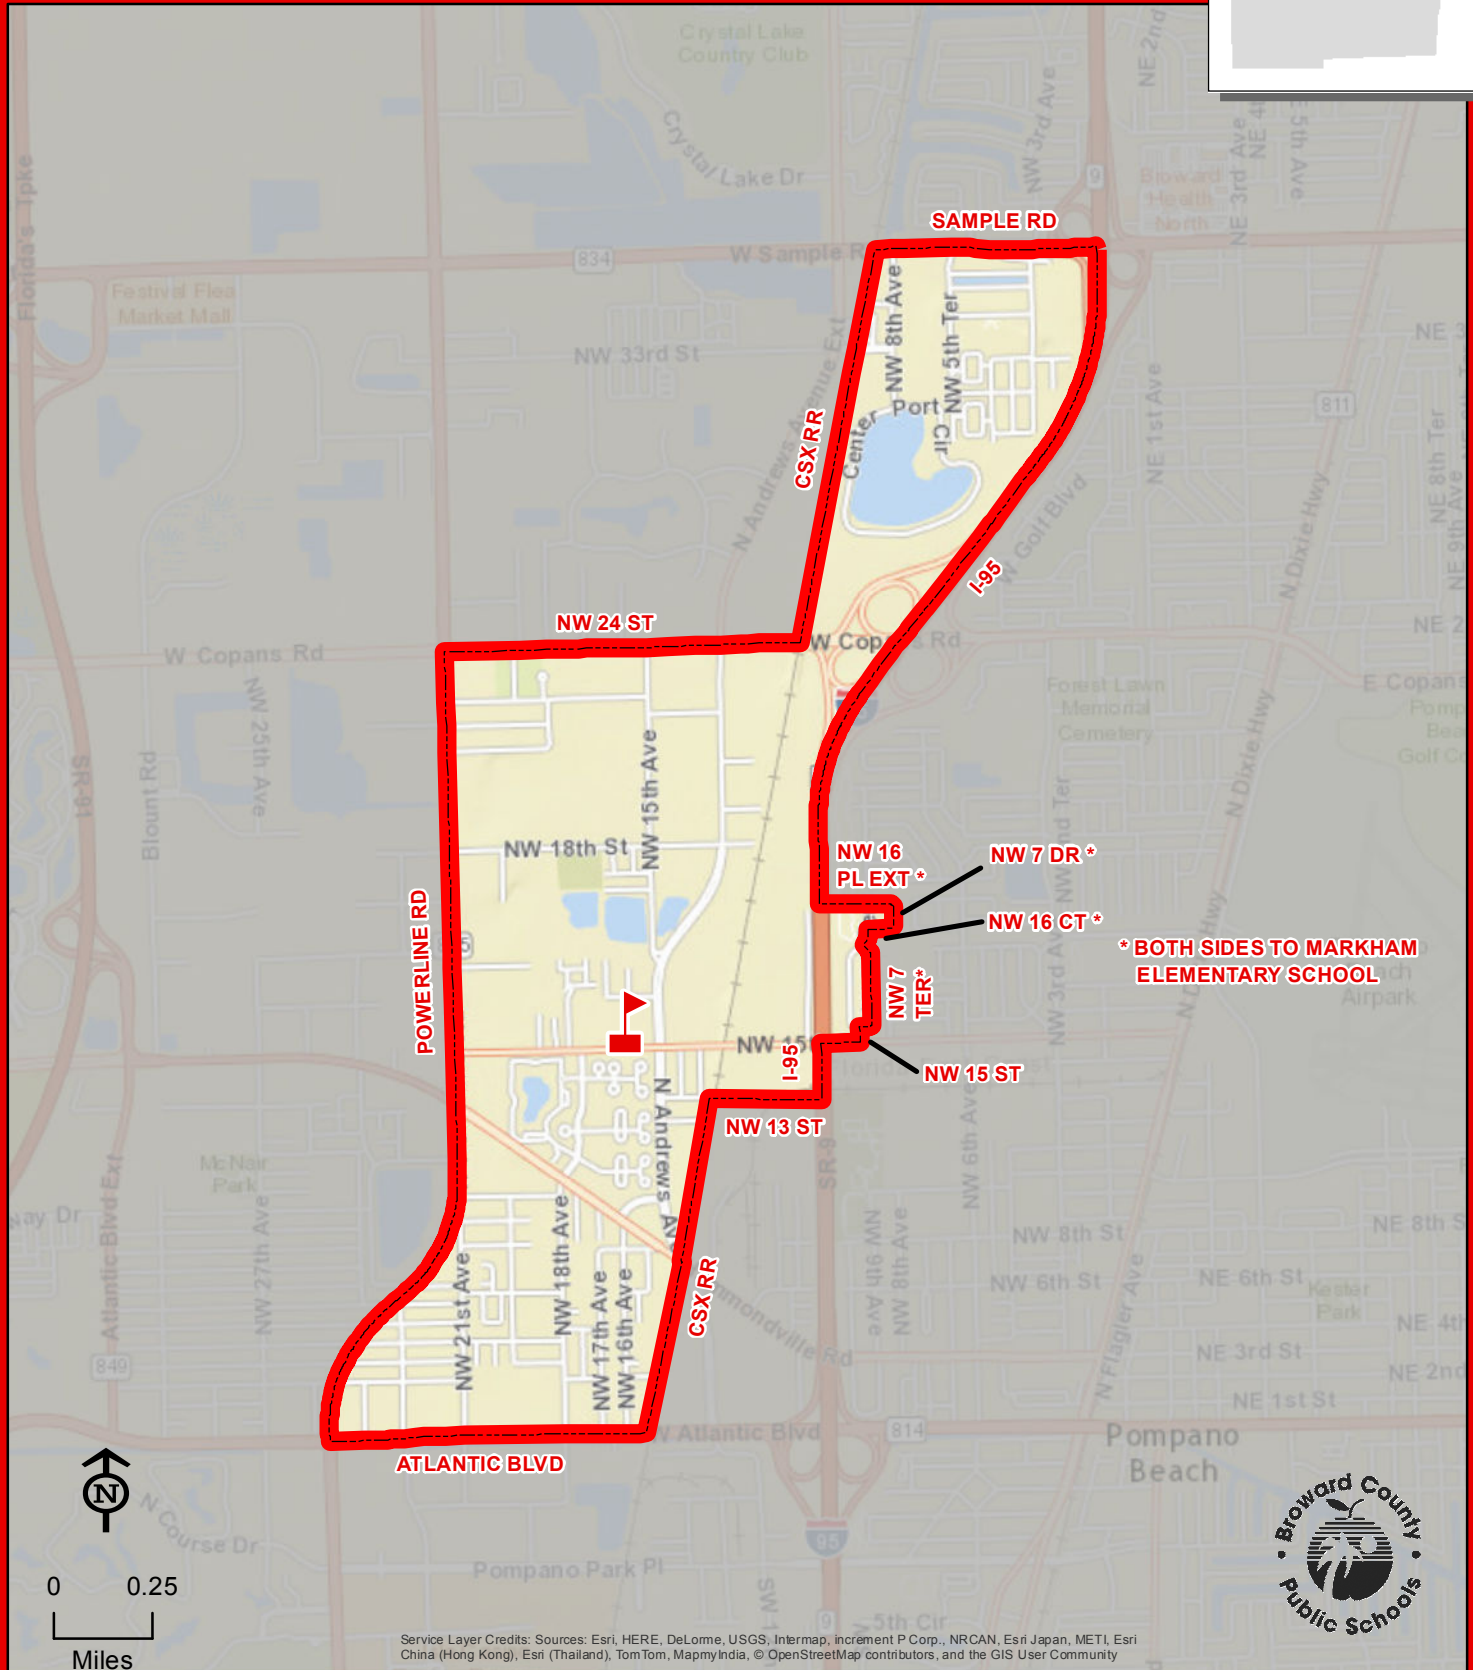

C. ROBERT MARKHAM ELEMENTARY SCHOOL

1501 NW 15 AVENUE
POMPANO BEACH, FLORIDA 33069
754-322-6950

Magnet School

C. ROBERT MARKHAM

THIS MAP IS FOR CONCEPTUAL PURPOSES ONLY AND SHOULD NOT BE USED FOR LEGAL BOUNDARY DETERMINATIONS