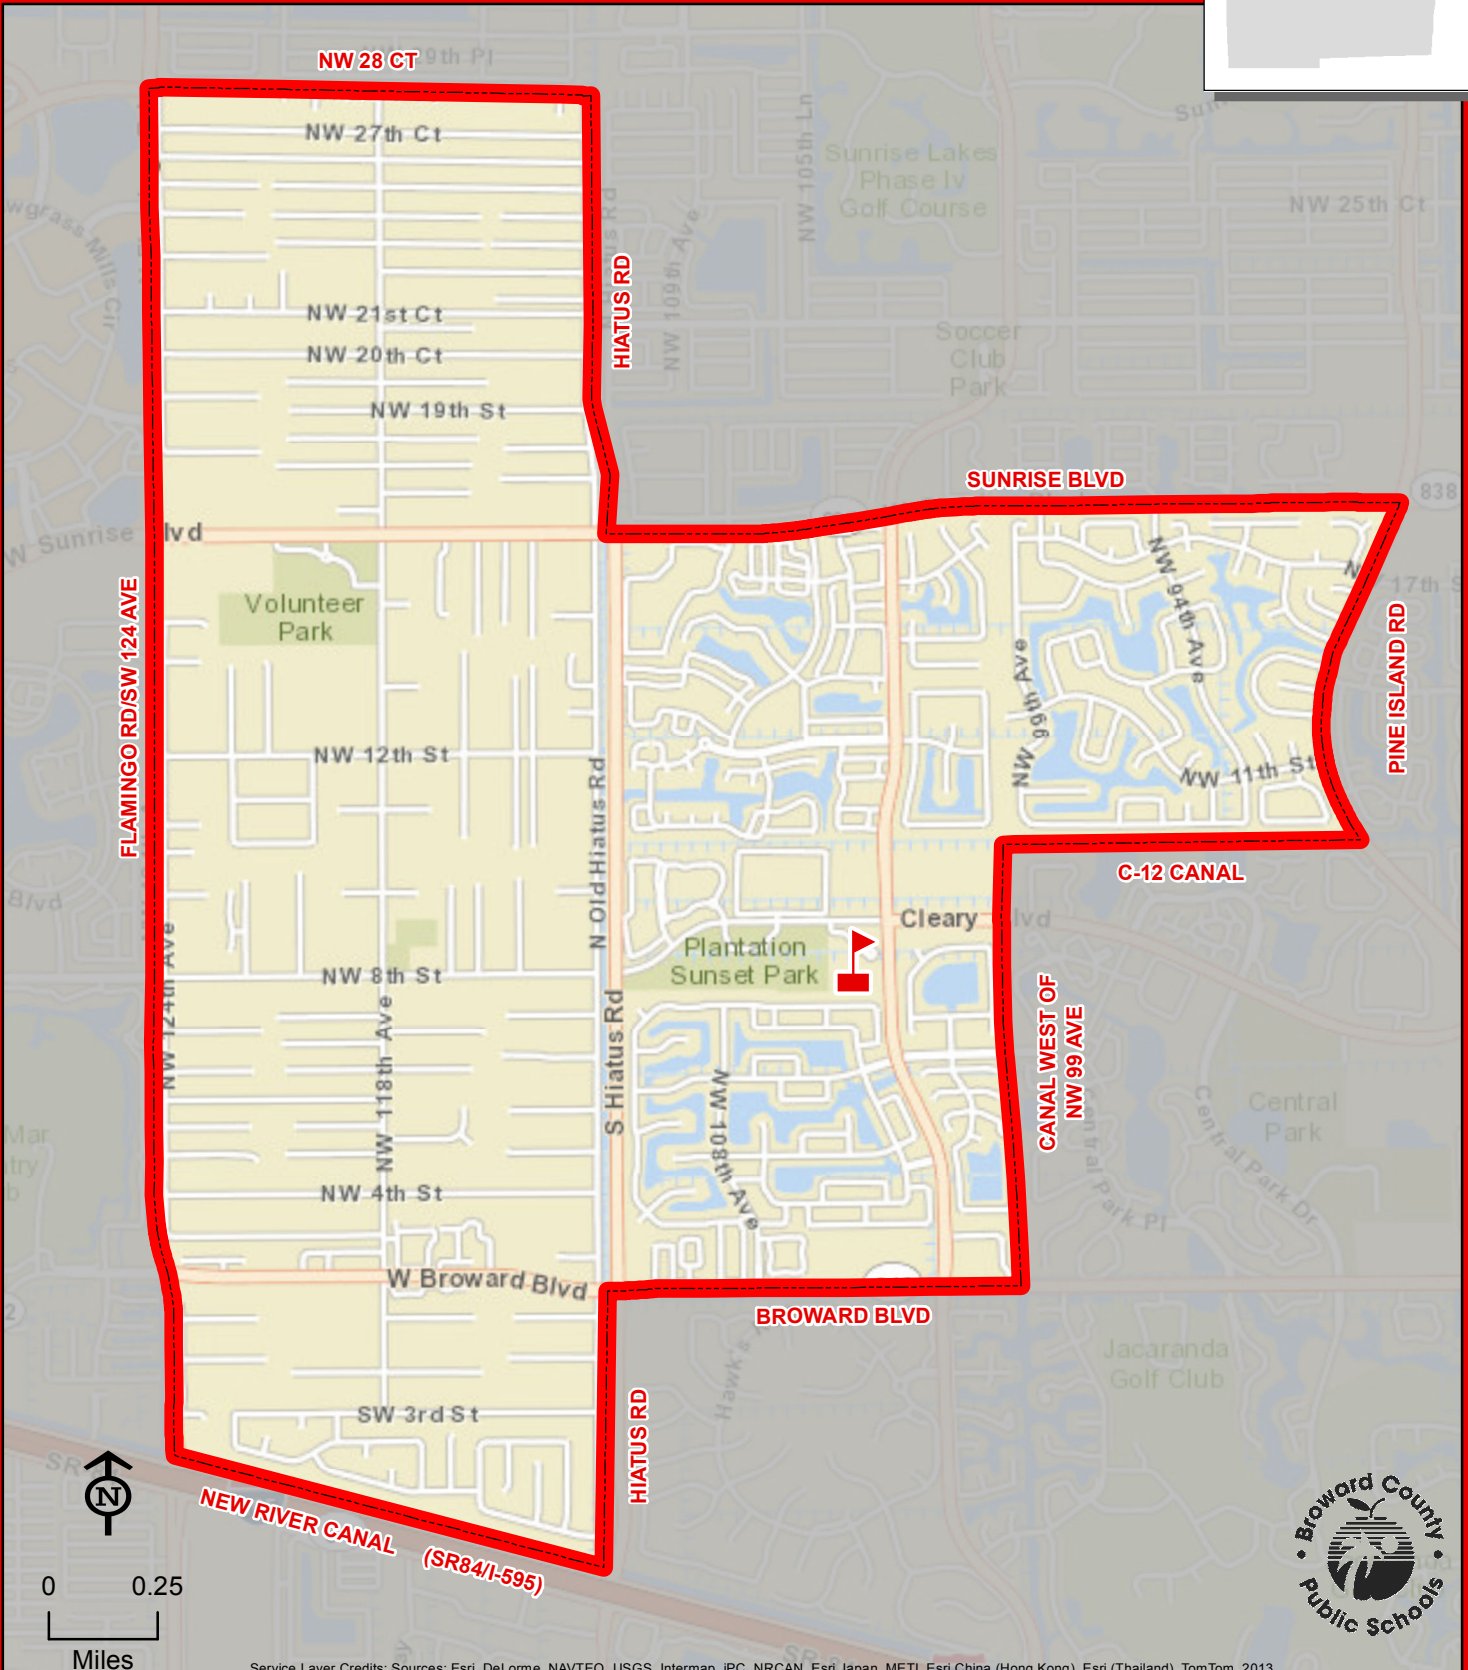

# CENTRAL PARK ELEMENTARY SCHOOL

777 N NOB HILL ROAD  
PLANTATION, FLORIDA 33322  
754-322-5700

CENTRAL PARK

Service Layer Credits: Sources: Esri, DeLorme, NAVTEQ, USGS, Intermap, IPC, NRCAN, Esri Japan, METI, Esri China (Hong Kong), Esri (Thailand), TomTom, 2013

THIS MAP IS FOR CONCEPTUAL PURPOSES ONLY AND SHOULD NOT BE USED FOR LEGAL BOUNDARY DETERMINATIONS