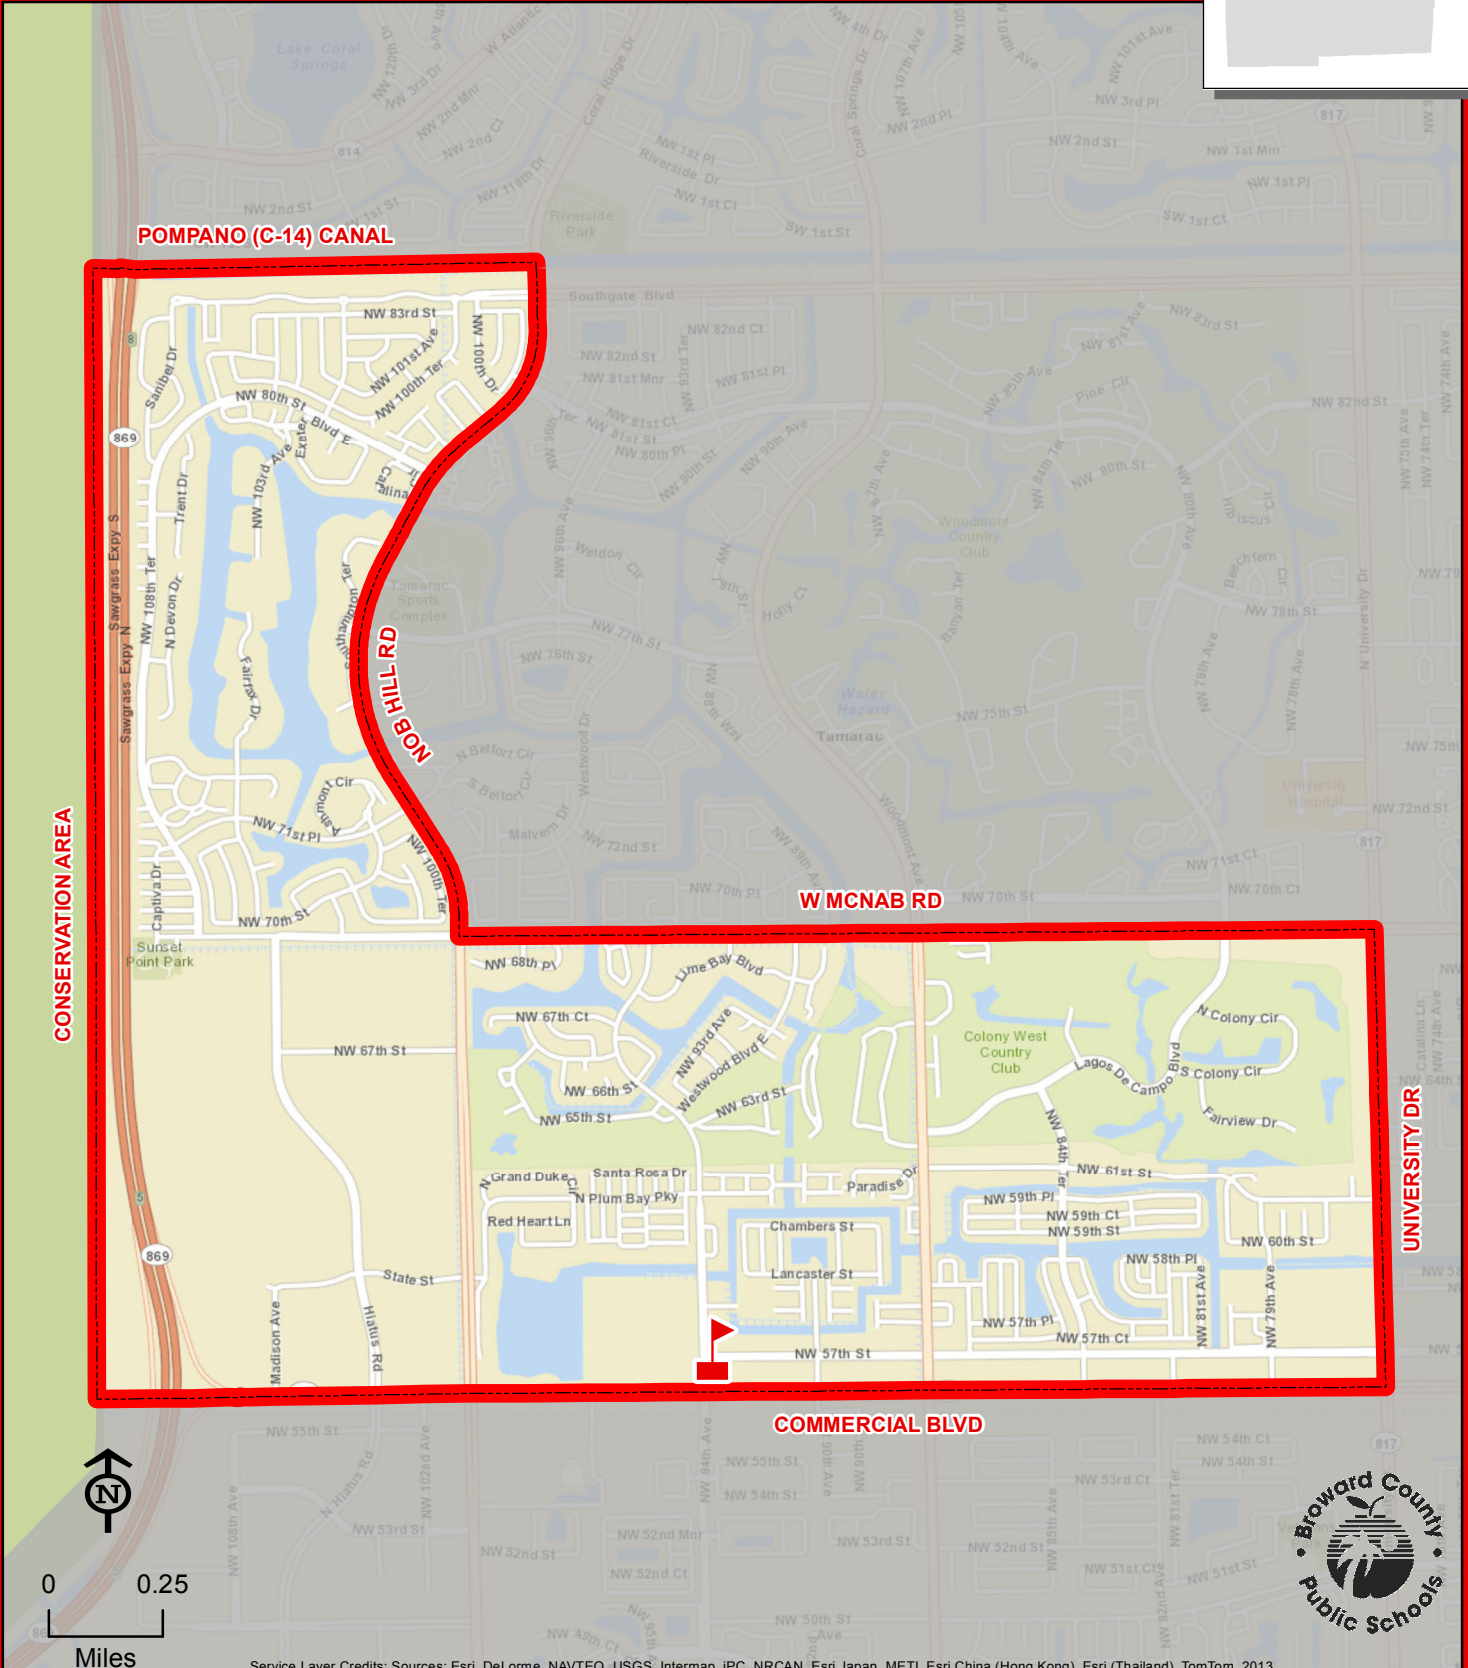

CHALLENGER ELEMENTARY SCHOOL

5703 NW 94 AVENUE
TAMARAC, FLORIDA 33321
754-322-5750

POMPANO (C-14) CANAL

NOB HILL RD

W MCNAB RD

COMMERCIAL BLVD

CONSERVATION AREA

UNIVERSITY DR

CHALLENGER

Service Layer Credits: Sources: Esri, DeLorme, NAVTEQ, USGS, Intermap, IPC, NRCAN, Esri Japan, METI, Esri China (Hong Kong), Esri (Thailand), TomTom, 2013

THIS MAP IS FOR CONCEPTUAL PURPOSES ONLY AND SHOULD NOT BE USED FOR LEGAL BOUNDARY DETERMINATIONS