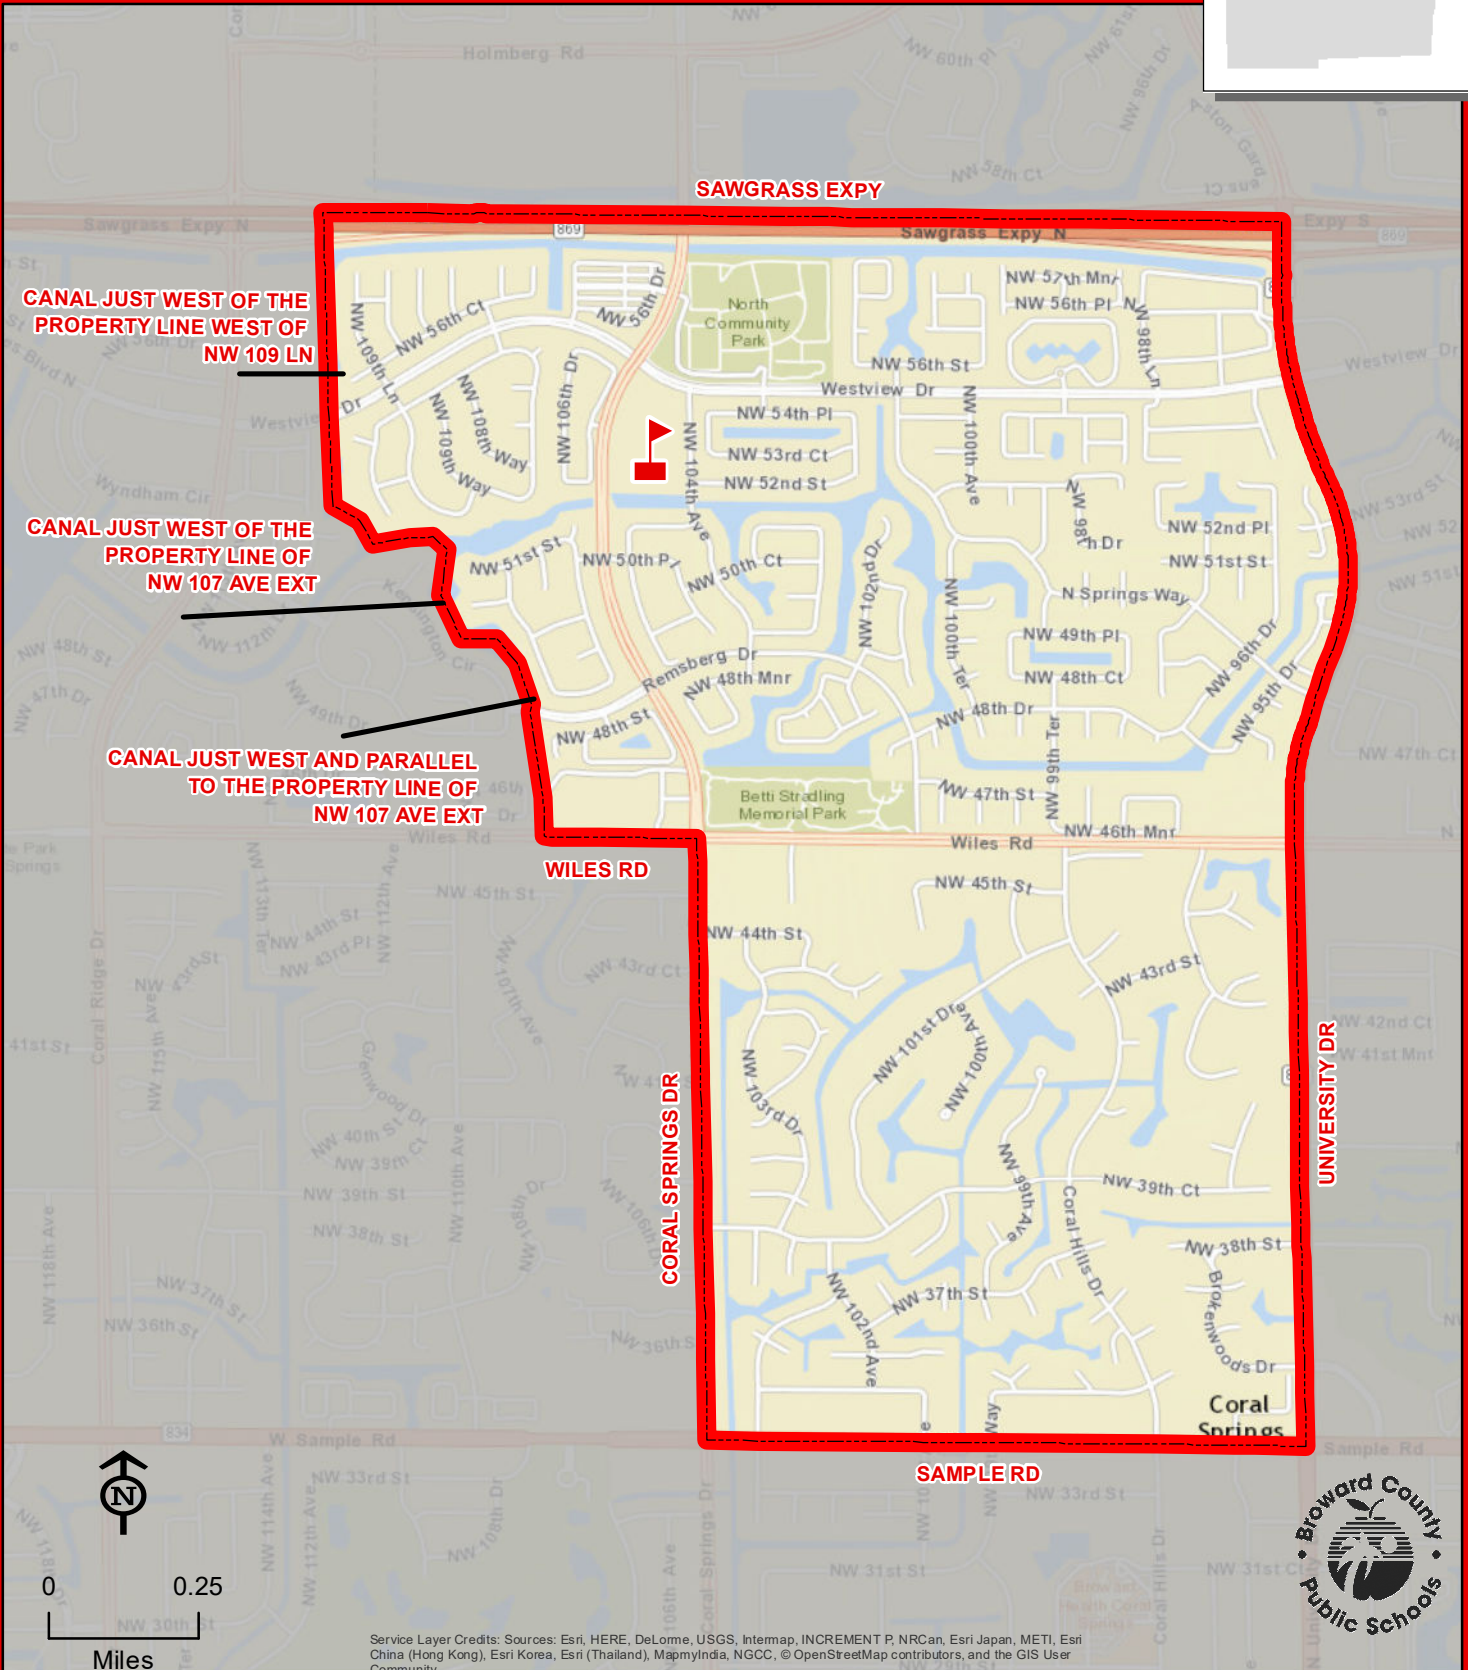

# COUNTRY HILLS ELEMENTARY SCHOOL

10550 WESTVIEW DRIVE  
CORAL SPRINGS, FLORIDA 33076  
754-322-5950

Innovative Program

COUNTRY HILLS

THIS MAP IS FOR CONCEPTUAL PURPOSES ONLY AND SHOULD NOT BE USED FOR LEGAL BOUNDARY DETERMINATIONS